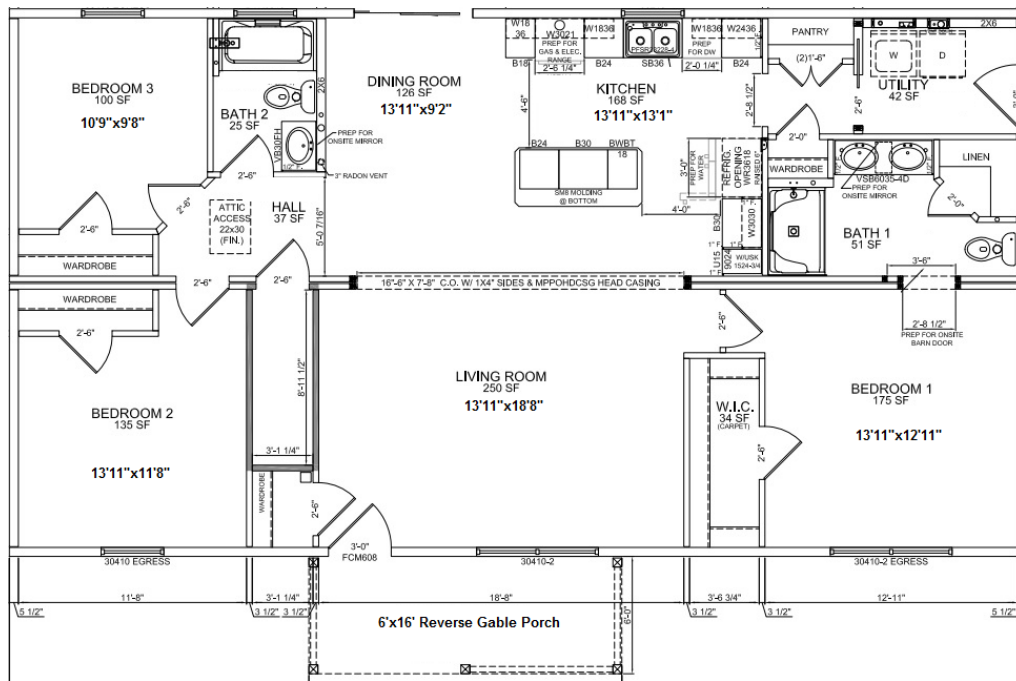

Base	\$168,425.00	24" Deep Refrigerator Cabinet w/ 96" Tall End Panel and Scribe Molding	\$458.00
9' Ceilings	\$2,038.00	CM8 Crown Molding @ Kitchen Cabinets	\$576.00
9/12 Non-Storage Truss Roof w/ Gable End Overhangs	\$2,734.00	36" Tall Wall Cabinets	\$310.00
Moisture Resistant Sheetrock in all Bathrooms	\$300.00	Base Wastebasket Pull Out @ Island	\$200.00
Energy Efficiency Package (R-49 Ceiling Insulation, R-20 Dense Pack Cellulose Wall Insulation)	\$1,893.00	Wilsonart Upgrade Color Countertops Throughout, Bella Capri 1822-35	\$400.00
3'0"x6'8" Therma Tru FCM608 Front Door w/ Dentil Shelf, Composite Frame & Kickboard, Primed Finish	\$1,367.00	American Standard Colony Pro Pull-Down Faucet	\$110.00
3'0"x6'8" Therma Tru S262 Side Door w/ Composite Frame & Kickboard, Primed Finish	\$190.00	Plumb for Ice & Water @ Fridge w/ Hammer Arrestor	\$90.00
Upgrade Kitchen Window to Harvey 30210	\$60.00	Stainless Steel Appliance Package (Dishwasher, Microwave, Electric Range, Side x Side Fridge)	\$4,185.00
Harvey DTR3010 Safety Glass Transom Window @ Hall Bath	\$487.00	American Standard Colony Pro Single Lever Faucets @ Both Bathrooms	\$120.00
White Lineals @ Front Elevation Windows	\$410.00	60" Comfort Height Vanity w/ Drawer Bank @ Master Bath; Chiffon w/ Desert Accent Painted Finish	\$180.00
White Ram's Crown @ Front Elevation Windows	\$525.00	Omit All Bathroom Medicine Cabs, Add Plywood Backing for On Site Mirror Install (Mirrors not Included)	\$50.00
6'x6'8" Harvey Patio Slider w/ Contoured GBG	\$730.00	Comfort Height Elongated Toilet w/ Soft Close Seat @ Both Bathrooms	\$130.00
Certaiteed Mainstreet Harthstone Deluxe D4 Vinyl Siding	\$440.00	Satin Nickel Bath Accessories for Both Bathrooms	\$125.00
6" Certaiteed Super Corners	\$126.00	30" Standard Height Vanity; Chiffon w/ Desert Accent Painted Finish @ Hall Bath	\$30.00
Plumb & Wire for Washer w/ Hammer Arrestor	\$210.00	4 5/8" Pine Crown Molding @ Living Room, Dining Room, Kitchen w/ 1"x4" Casing at Living Room Mate-wall	\$1,275.00
3" PVC Radon Vent Pipe from Basement to Attic w/ Power to J-Box in Attic	\$120.00	2-Panel Arch Top Interior Doors	\$150.00
Toe Kick Heater @ Master Bath	\$415.00	Solid Core Pocket Door @ Utility Rm	\$125.00
Toe Kick Heater @ Kitchen	\$385.00	Solid Core Barn Door w/ Black Mounting Hardware @ Master Bath	\$335.00
Additional Thermostat Prep	\$48.00	Armstrong Flex Step Lino w/ 3/8" Plywood Underlay @ Utility Rm, Hall Bath, Master Bath	\$1,091.00
Extend Wiring and Relocate Panel Box	\$345.00	On Site Laminate Flooring Allowance 650sq ft @ \$7/sq foot	\$4,550.00
Wire for Electric Dryer and Install Vent	\$210.00	6'x16' Reverse Gable Porch w/ TREX Composite Decking, RDI White Vinyl Railings, White Posts, and Certaiteed Cedar Impressions Vinyl Siding	\$14,000.00
(2) Television Jacks	\$60.00	Option Total:	\$44,716.00
Recess LED Can Light @ Kitchen Sink w/ Dimmer	\$35.00		
Wire Prep for Ceiling Fan/Light @ Living Room (Fan is not Included)	\$45.00		
Surface Mount Ceiling Lights @ Bed 2 & 3	\$160.00		
Wire Prep for Ceiling Fan/Light @ Living Room (Fan is not Included)	\$45.00		
Additional Brushed Nickel Lighting @ Utility Rm, Pantry Closet, Master WIC, Basement Entry, Master Bath Closet	\$365.00		
(2) Pendant Lights @ Kitchen Island	\$180.00		
(3) Recess LED Can Lights @ Kitchen w/ Dimmer	\$180.00		
Chiffon Painted Finish Kitchen Cabinets w/ Desert Accent	\$460.00		
6' Kitchen Island w/ Counter Height Bar Top, Scribe Molding and Overlay Ends	\$1,663.00		
24"x90" Utility Cabinet w/ Shelf Kit	\$960.00		