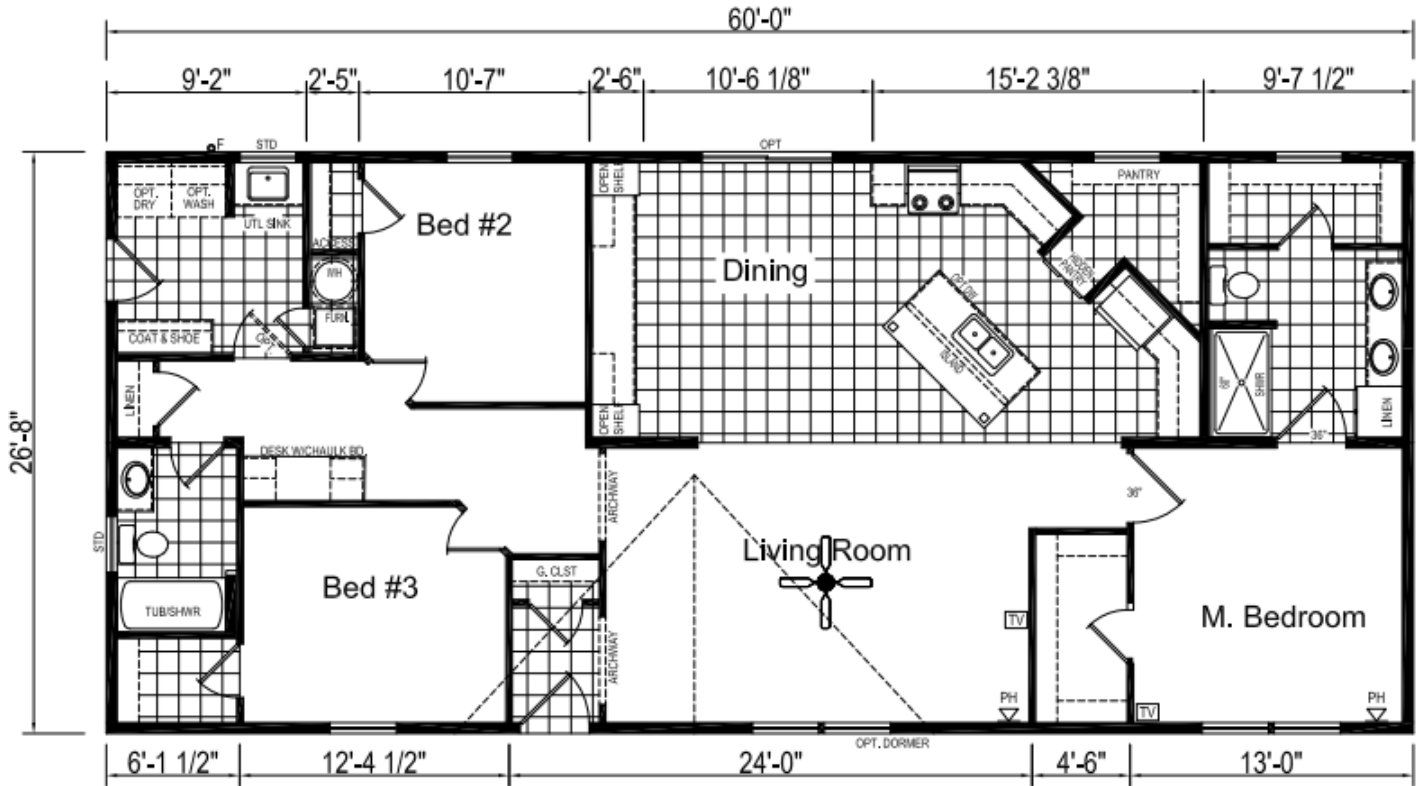

EAGLE RIVER 64J583

*Model Pricing Subject to Change Without Notice Due to Market Volatility

$111,207 AS SHOWN

$112,397

ShowcaseHomesOfMaine.com

"Custom Modular Home Builder"