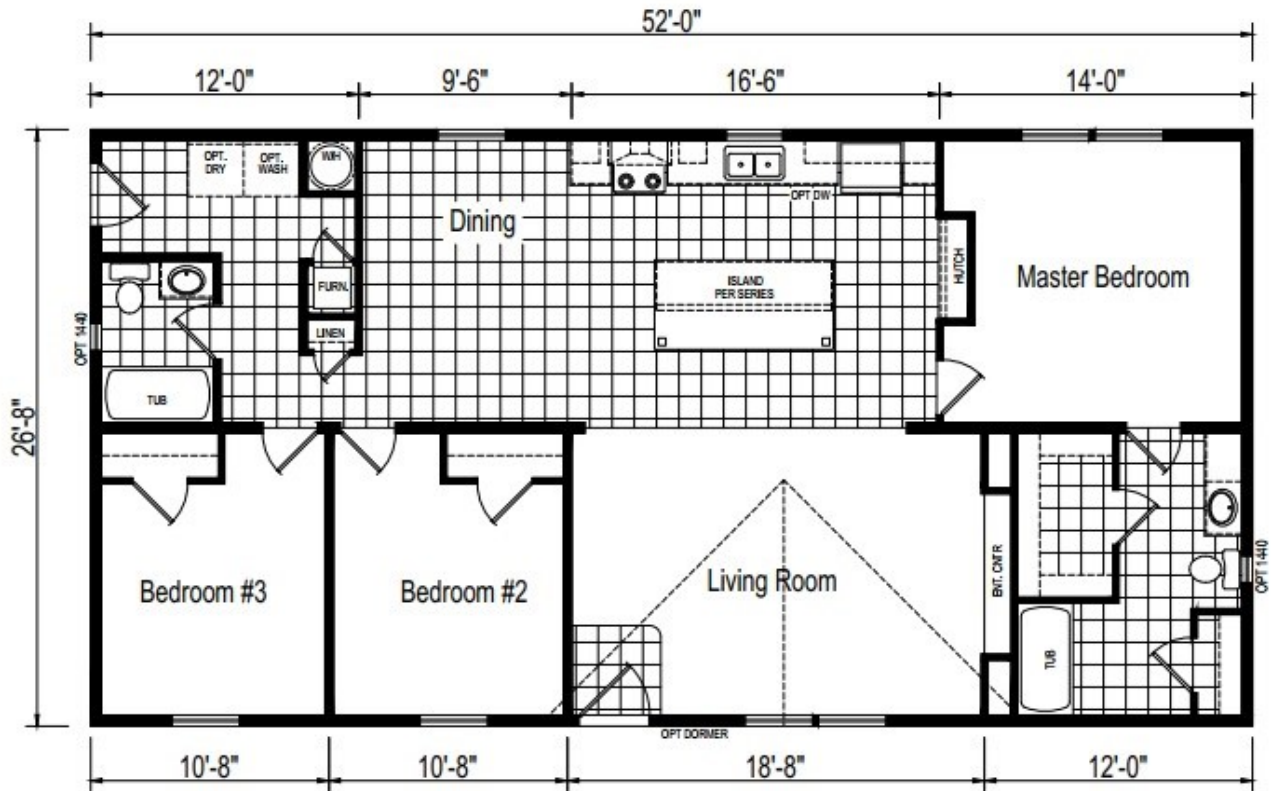

EAGLE RIVER 56J600

*Model Pricing Subject to Change Without Notice Due to Market Volatility

$99,191 AS SHOWN

$99,191

ShowcaseHomesOfMaine.com

"Custom Modular Home Builder"