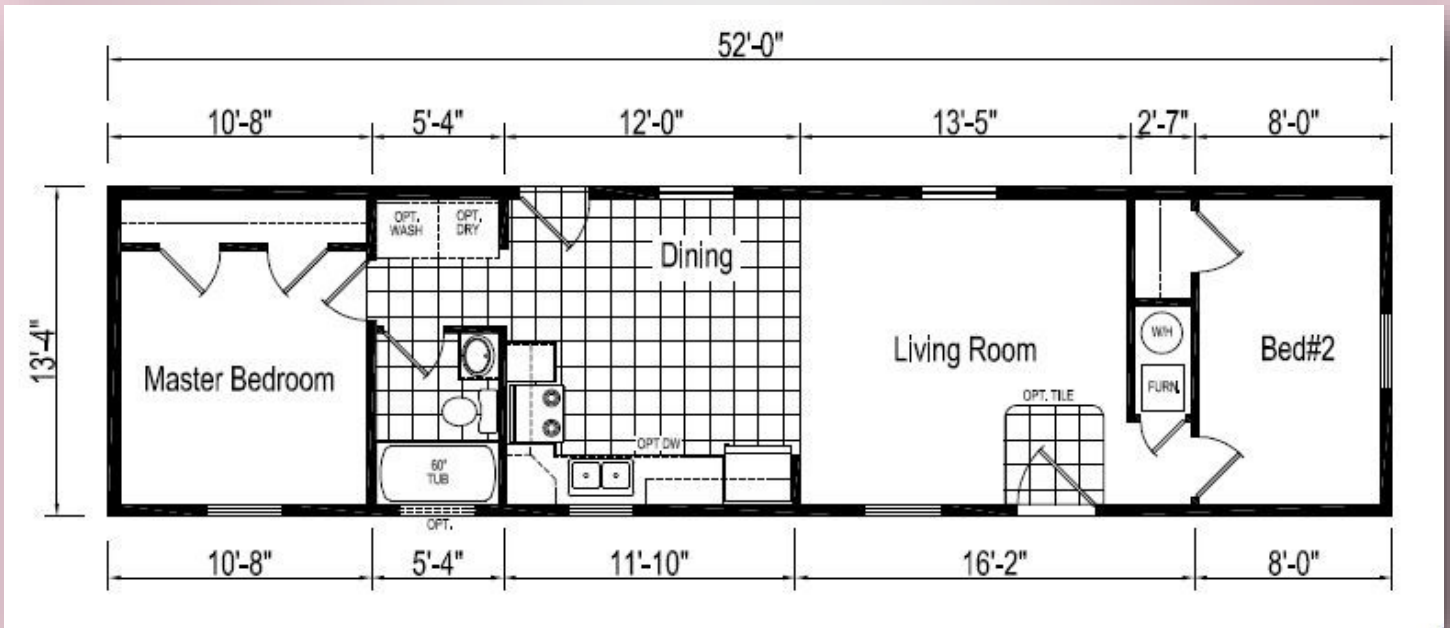

#7702

EAGLE RIVER 56F478HS

EAGLE RIVER HOMES

718 Wilson St
Brewer, ME 04412
(207) 989-2337

*Model Pricing Subject to Change Without Notice
Due to Market Volatility

$49,965 AS SHOWN

$49,965

ShowcaseHomesOfMaine.com

"Custom Modular Home Builder"