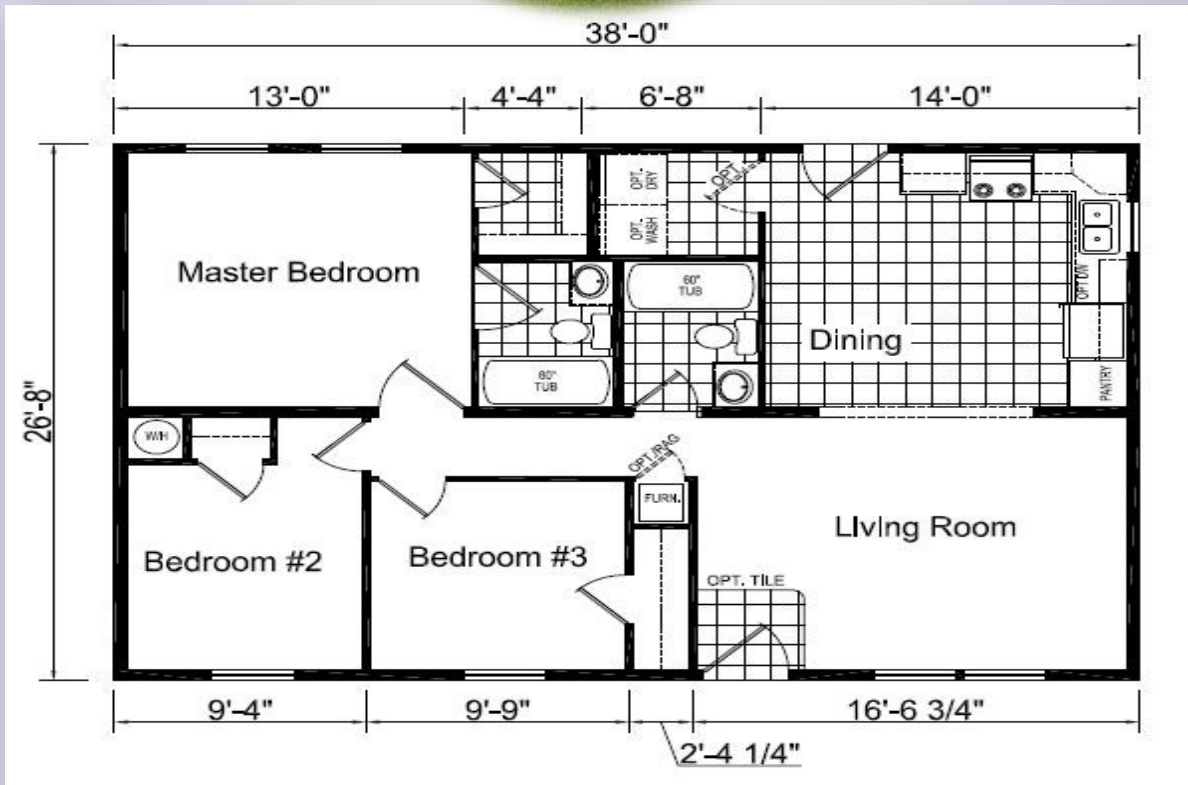

EAGLE RIVER 42J6000HS

EAGLE RIVER HOMES

*Model Pricing Subject to Change Without Notice Due to Market Volatility

$83,125 AS SHOWN

$83,125

ShowcaseHomesOfMaine.com

"Custom Modular Home Builder"