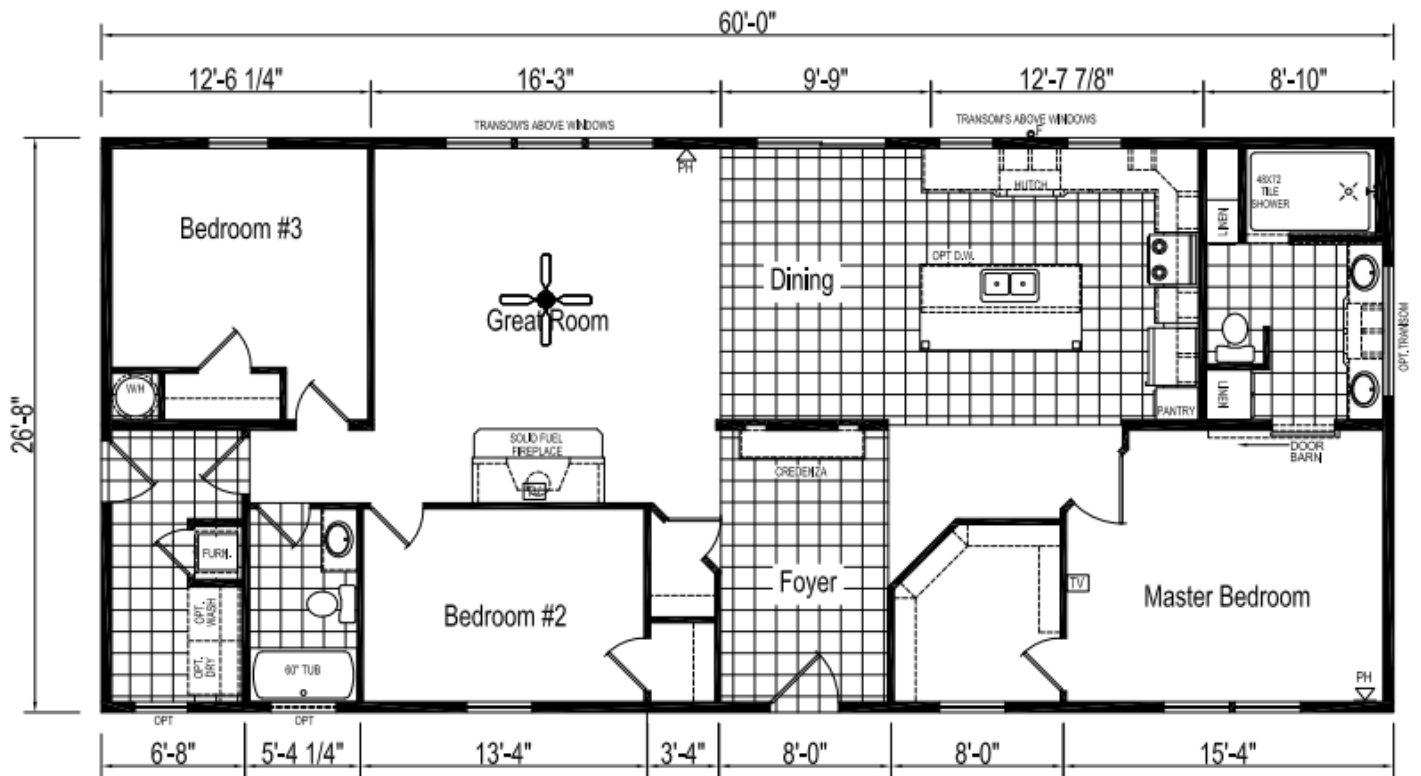

EAGLE RIVER 64J737

$107,829 AS SHOWN

$107,829

ShowcaseHomesOfMaine.com

"Custom Modular Home Builder"