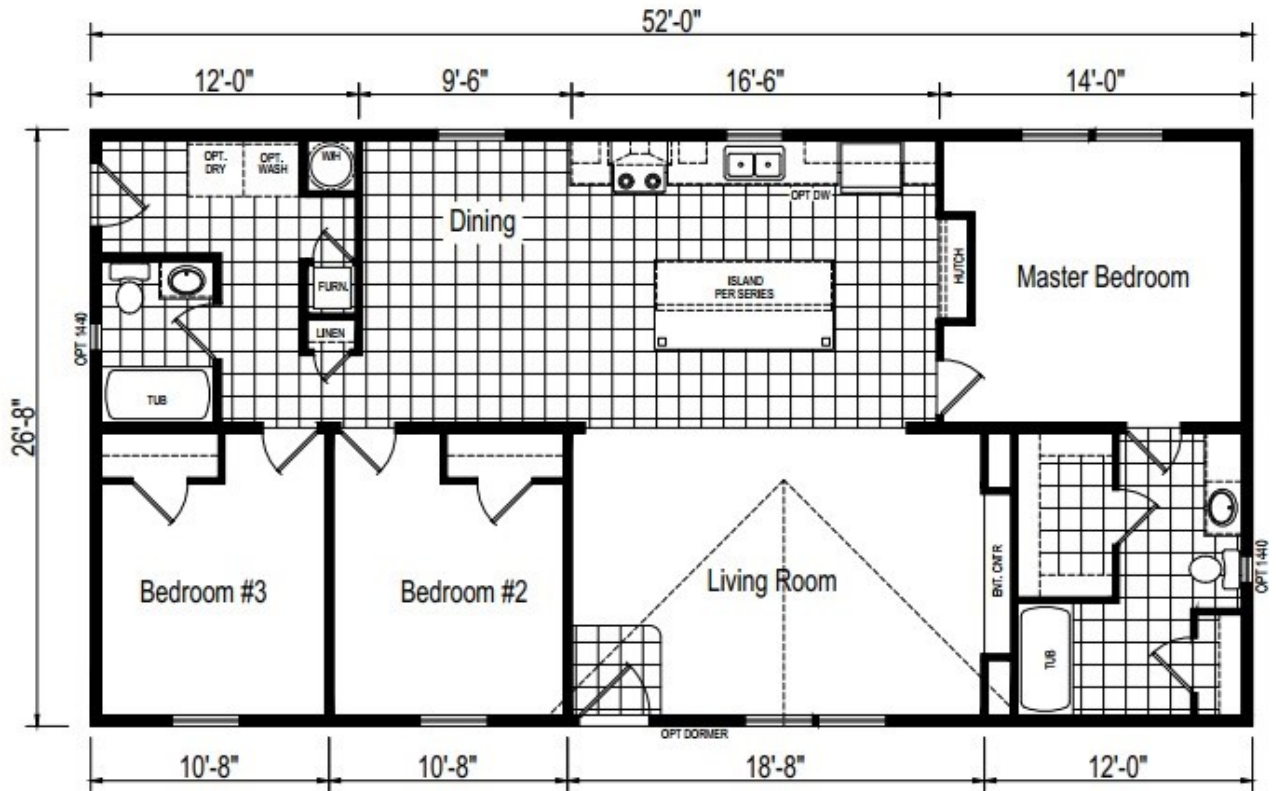

EAGLE RIVER 56J600

$91,809 AS SHOWN

$91,809

ShowcaseHomesOfMaine.com

"Custom Modular Home Builder"