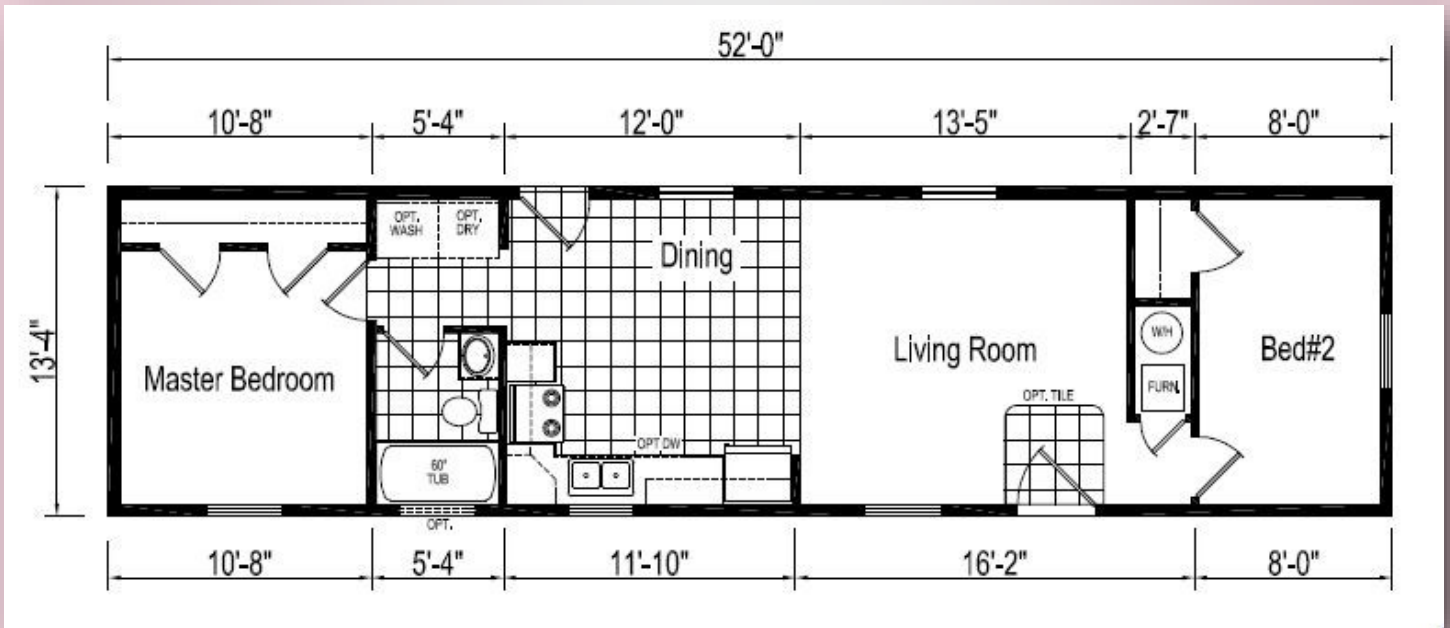

6831

EAGLE RIVER 56F478HS

EAGLE RIVER HOMES

718 Wilson St
Brewer, ME 04412
(207) 989-2337

$45,916 AS SHOWN

$45,916

ShowcaseHomesOfMaine.com

"Custom Modular Home Builder"