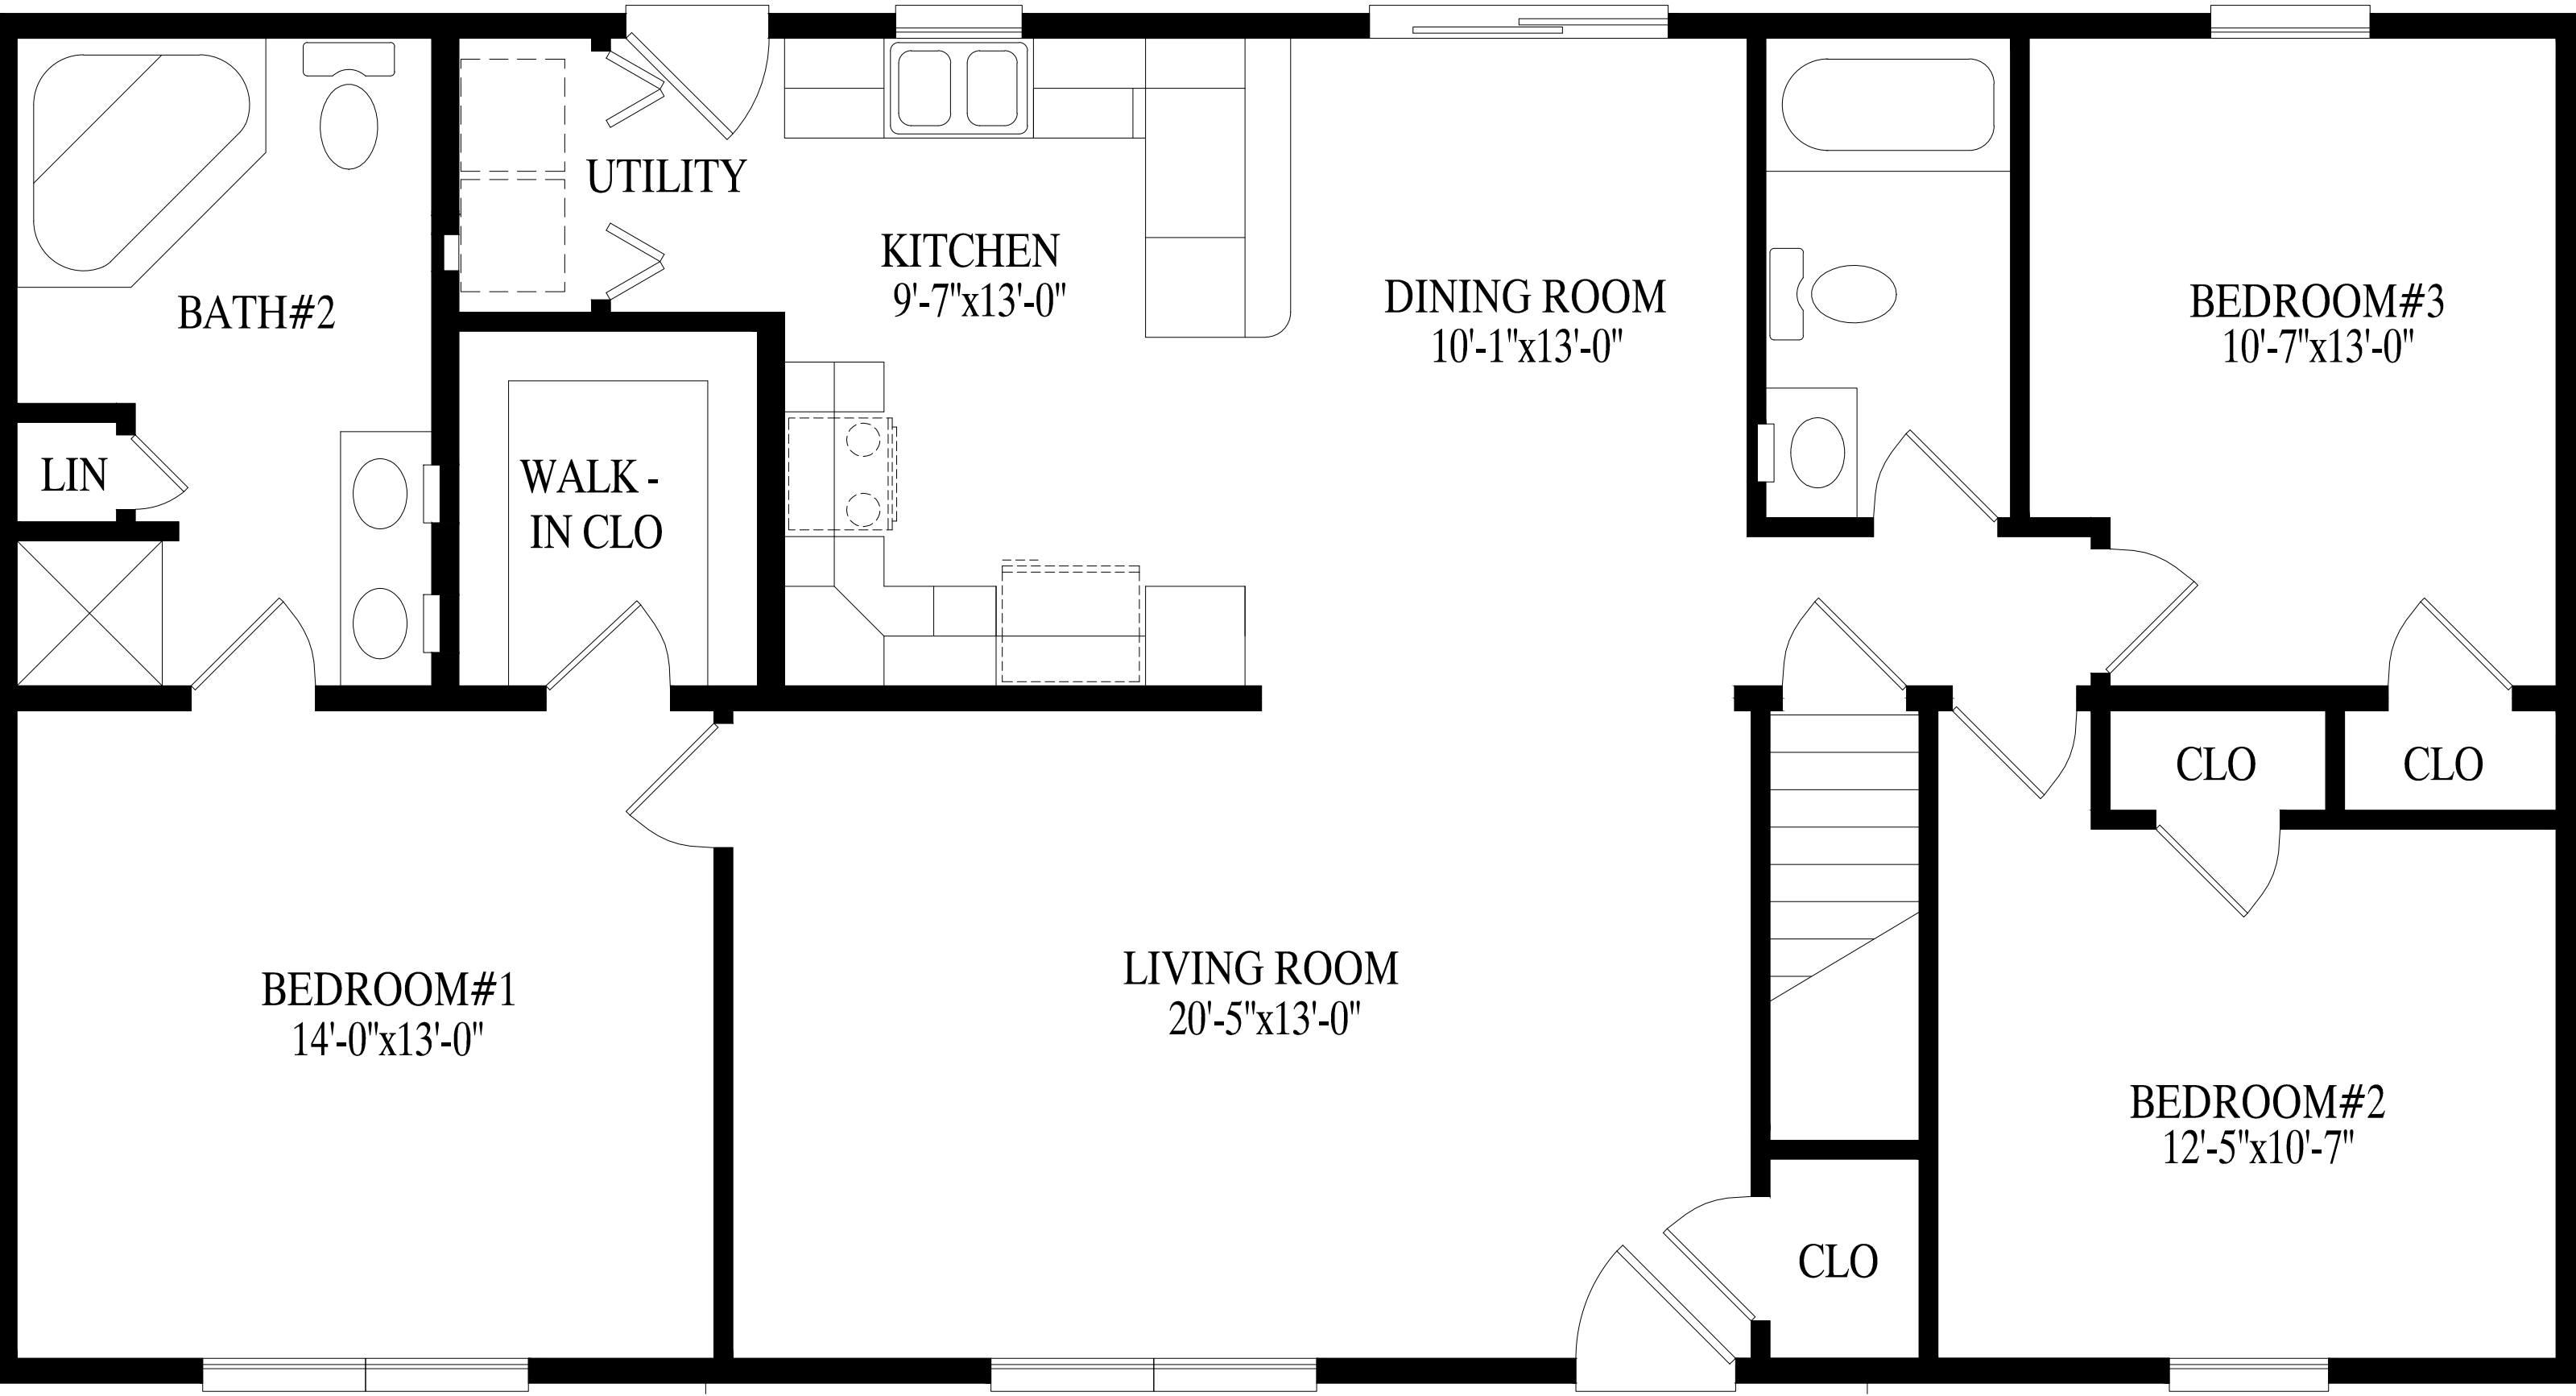

“Stone Ridge”

BATH#2

UTILITY

KITCHEN
9'-7"x13'-0"

DINING ROOM
10'-1"x13'-0"

BEDROOM#3
10'-7"x13'-0"

WALK -
IN CLO

LIN

BEDROOM#1
14'-0"x13'-0"

LIVING ROOM
20'-5"x13'-0"

BEDROOM#2
12'-5"x10'-7"

CLO

CLO

CLO

OPT. PORCH
23'-0" x 4'-0"

Stone Ridge
27'6" X 52' Ranch
1430 Total Sq. Ft.