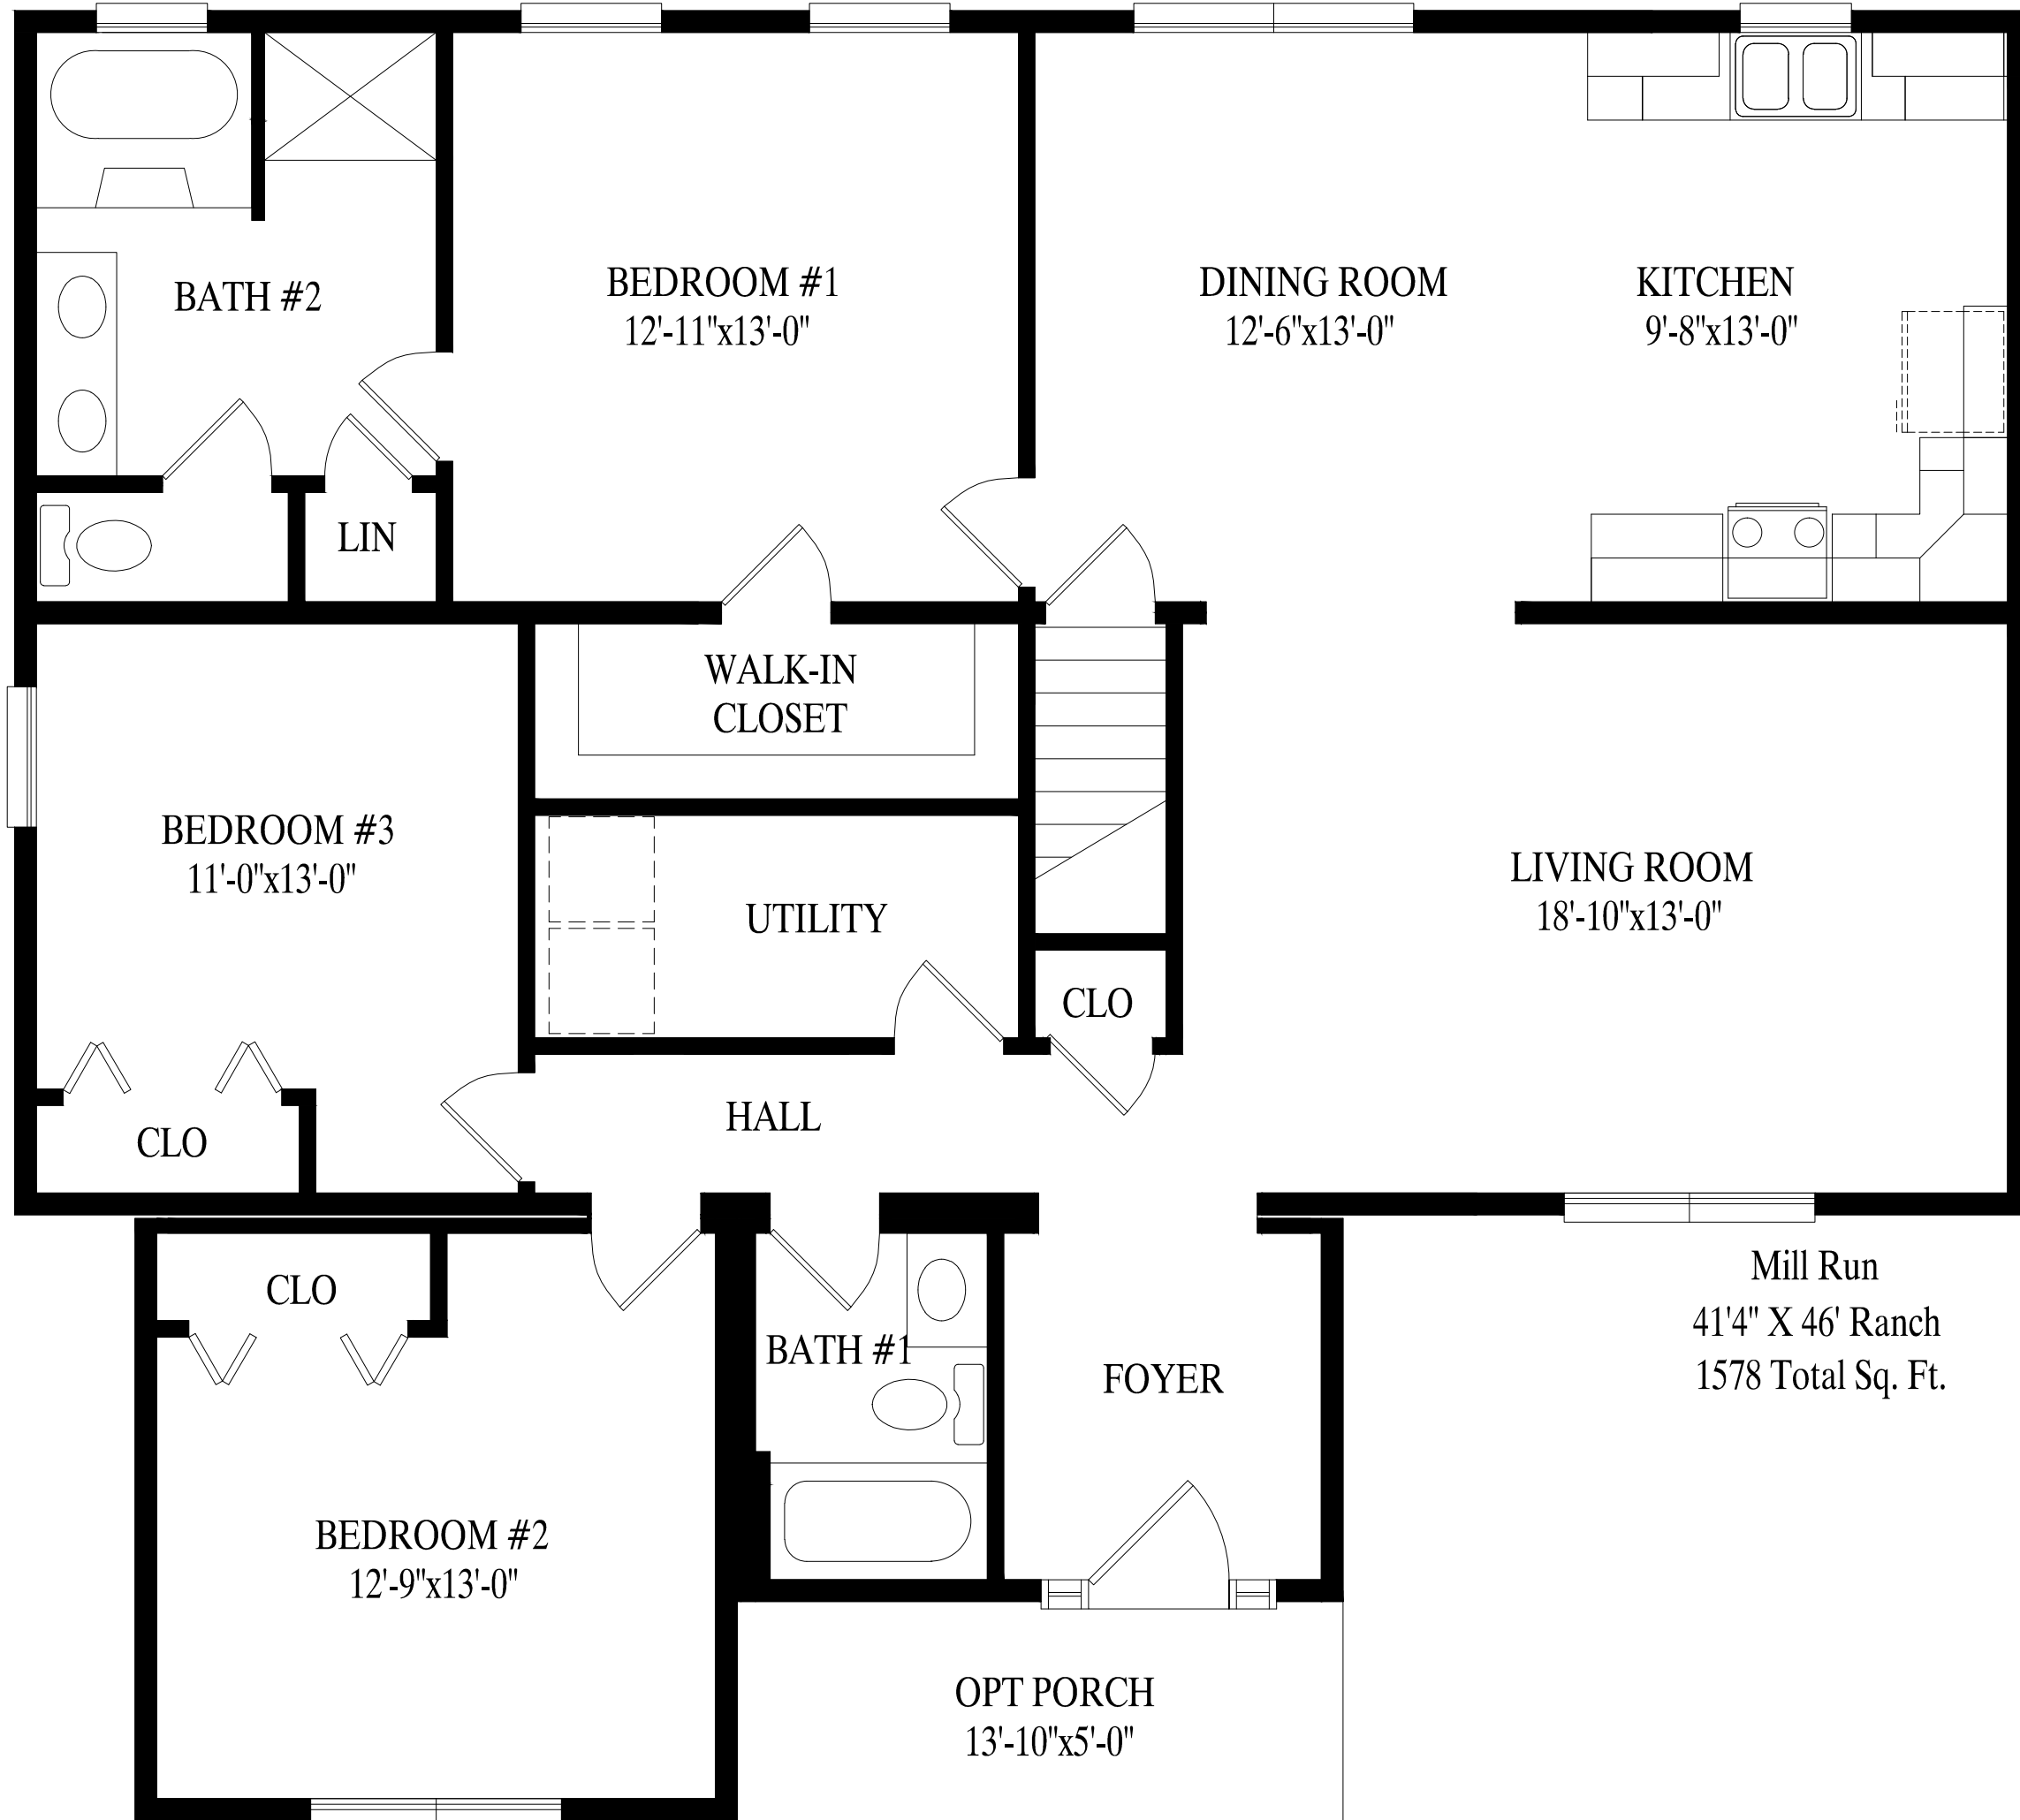

“Mill Run”

Mill Run
 41'4" X 46' Ranch
 1578 Total Sq. Ft.