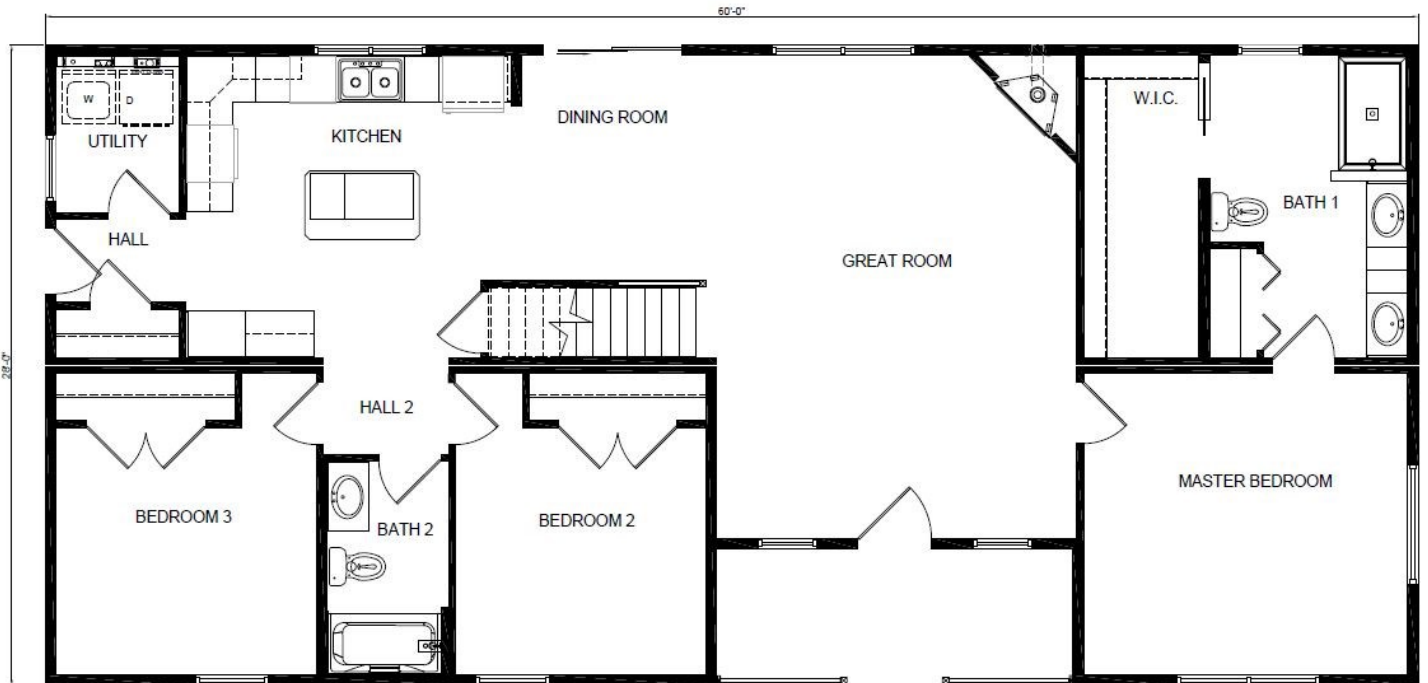

# BLACK BEAR CAPE

**\$212,408 AS SHOWN**

Starting Price \$157,340

1,680 SF

**ShowcaseHomesOfMaine.com**

**"Custom Modular Home Builder"**

**The difference between the “Starting Price” and the “As Shown Price” is the Features, Specs & Options. Please ask your Showcase Homes Rep for a detailed**

## Unfinished 2nd Floor

***Furniture & Décor Items Shown are for Illustrative Purposes Only and Are NOT Included in the Price.***