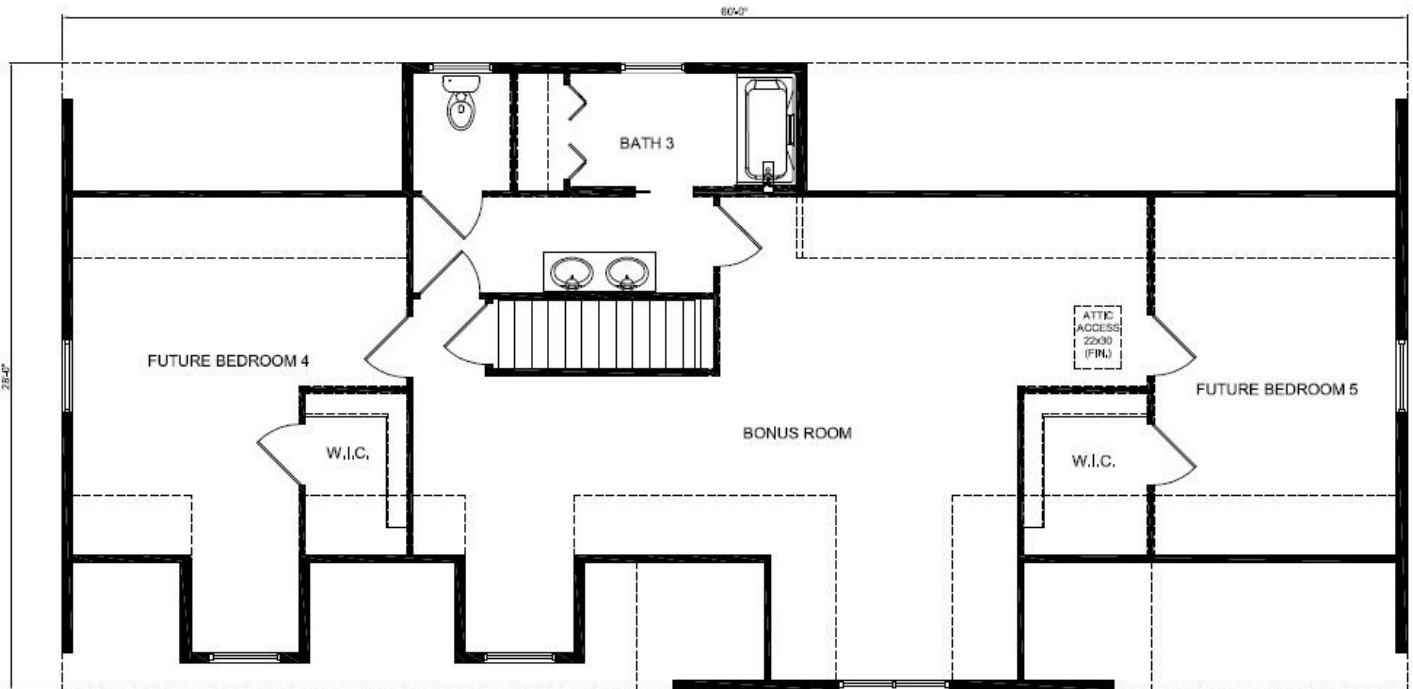

# BLACK BEAR CAPE

**\$212,408 AS SHOWN**

Starting Price \$157,340

1,680 SF

**ShowcaseHomesOfMaine.com**

**"Custom Modular Home Builder"**

**The difference between the “Starting Price” and the “As Shown Price” is the Features, Specs & Options. Please ask your Showcase Homes Rep for a detailed**

## Unfinished 2nd Floor

***Furniture & Décor Items Shown are for Illustrative Purposes Only and Are NOT Included in the Price.***