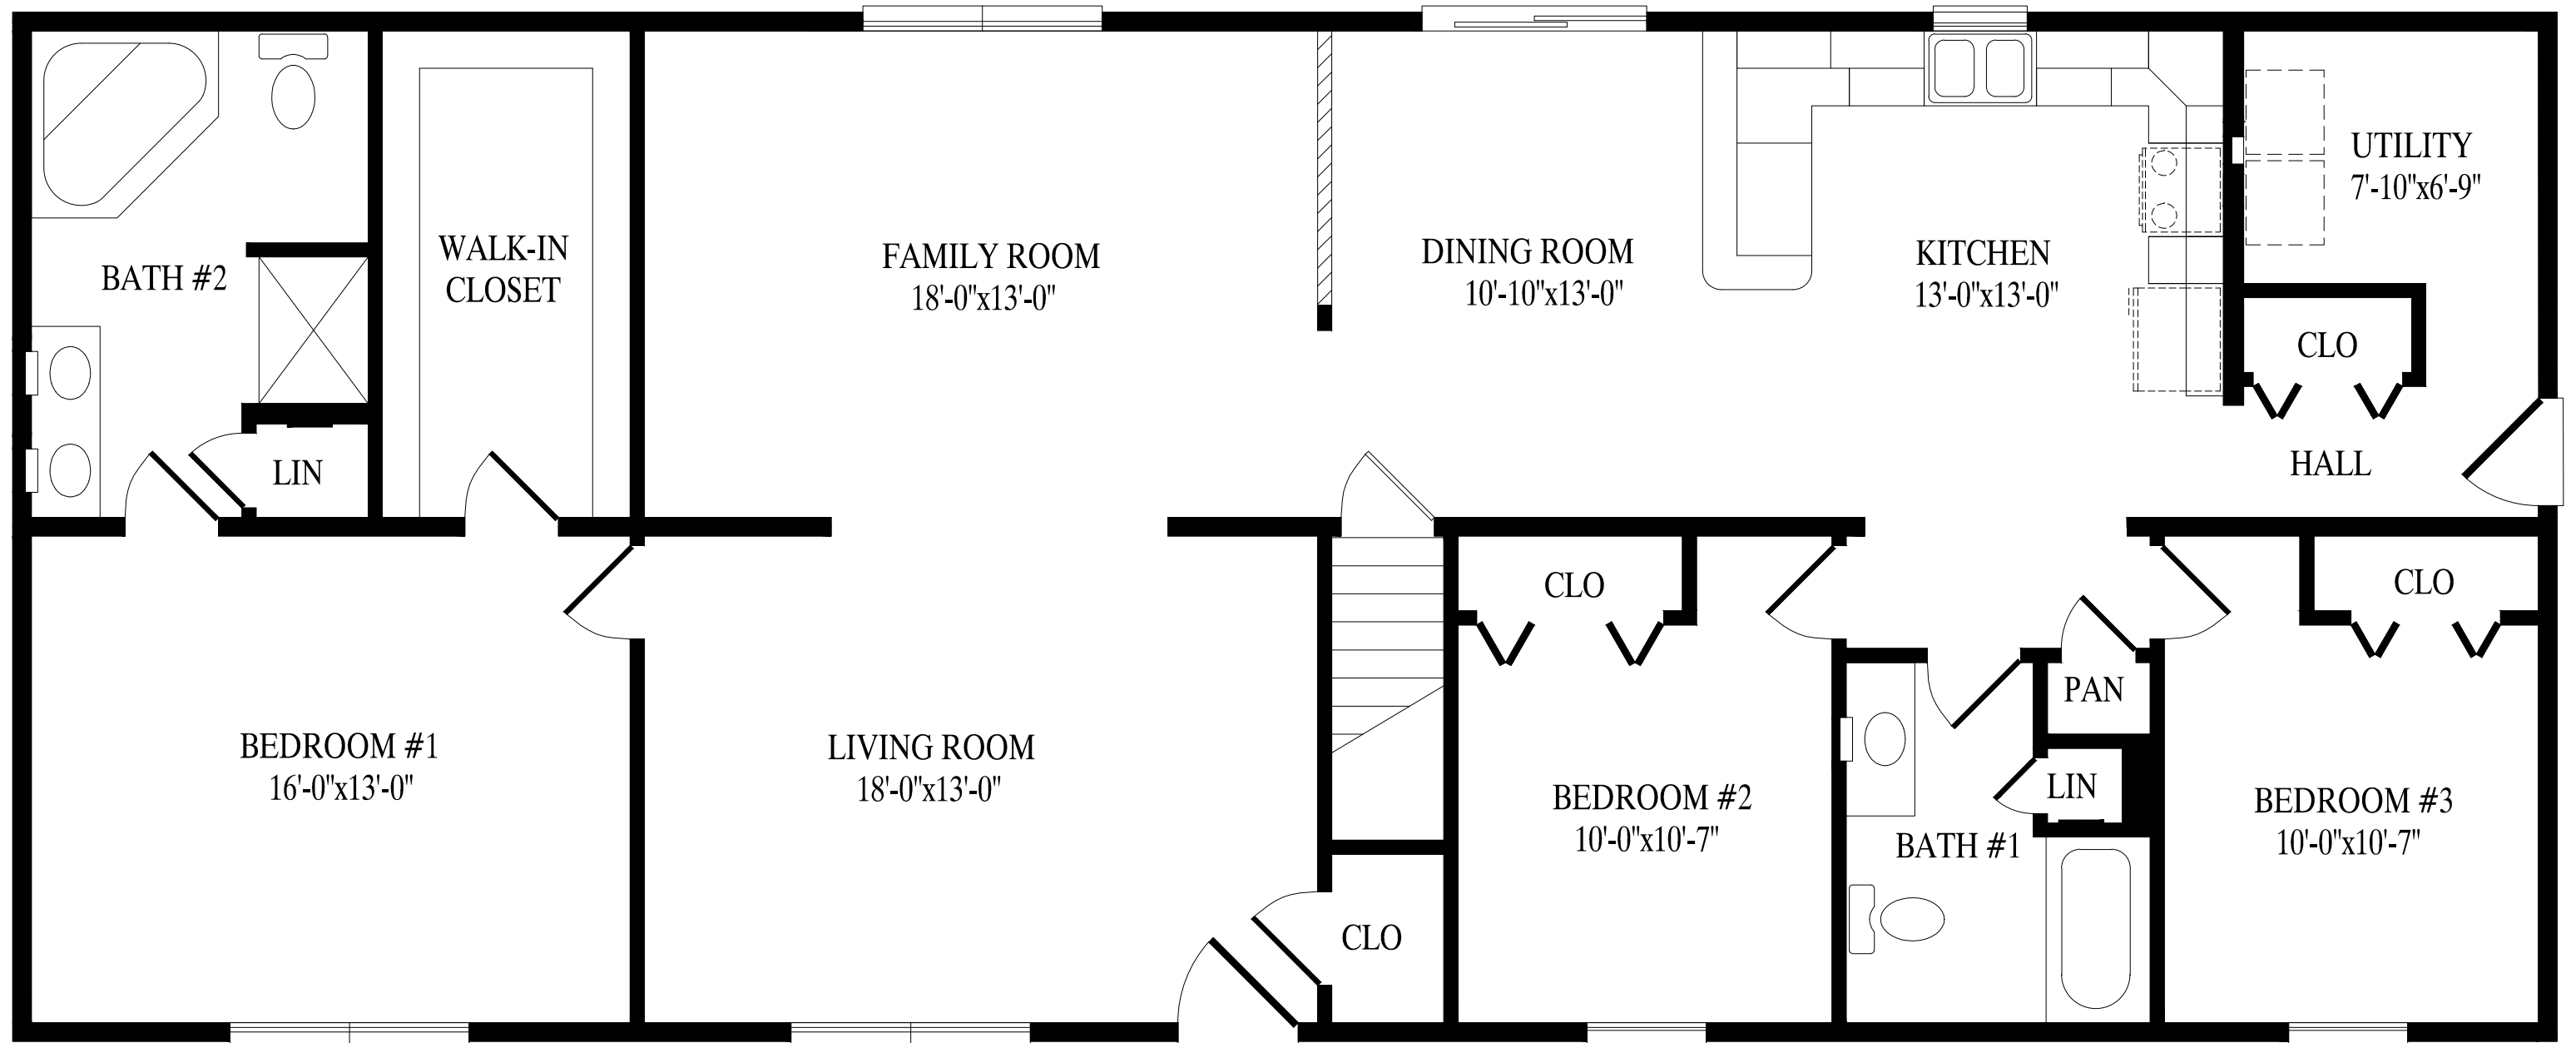

"Fox Hill"

Fox Hill
27' 6" X 68' Ranch
1870 Total Sq. Ft.