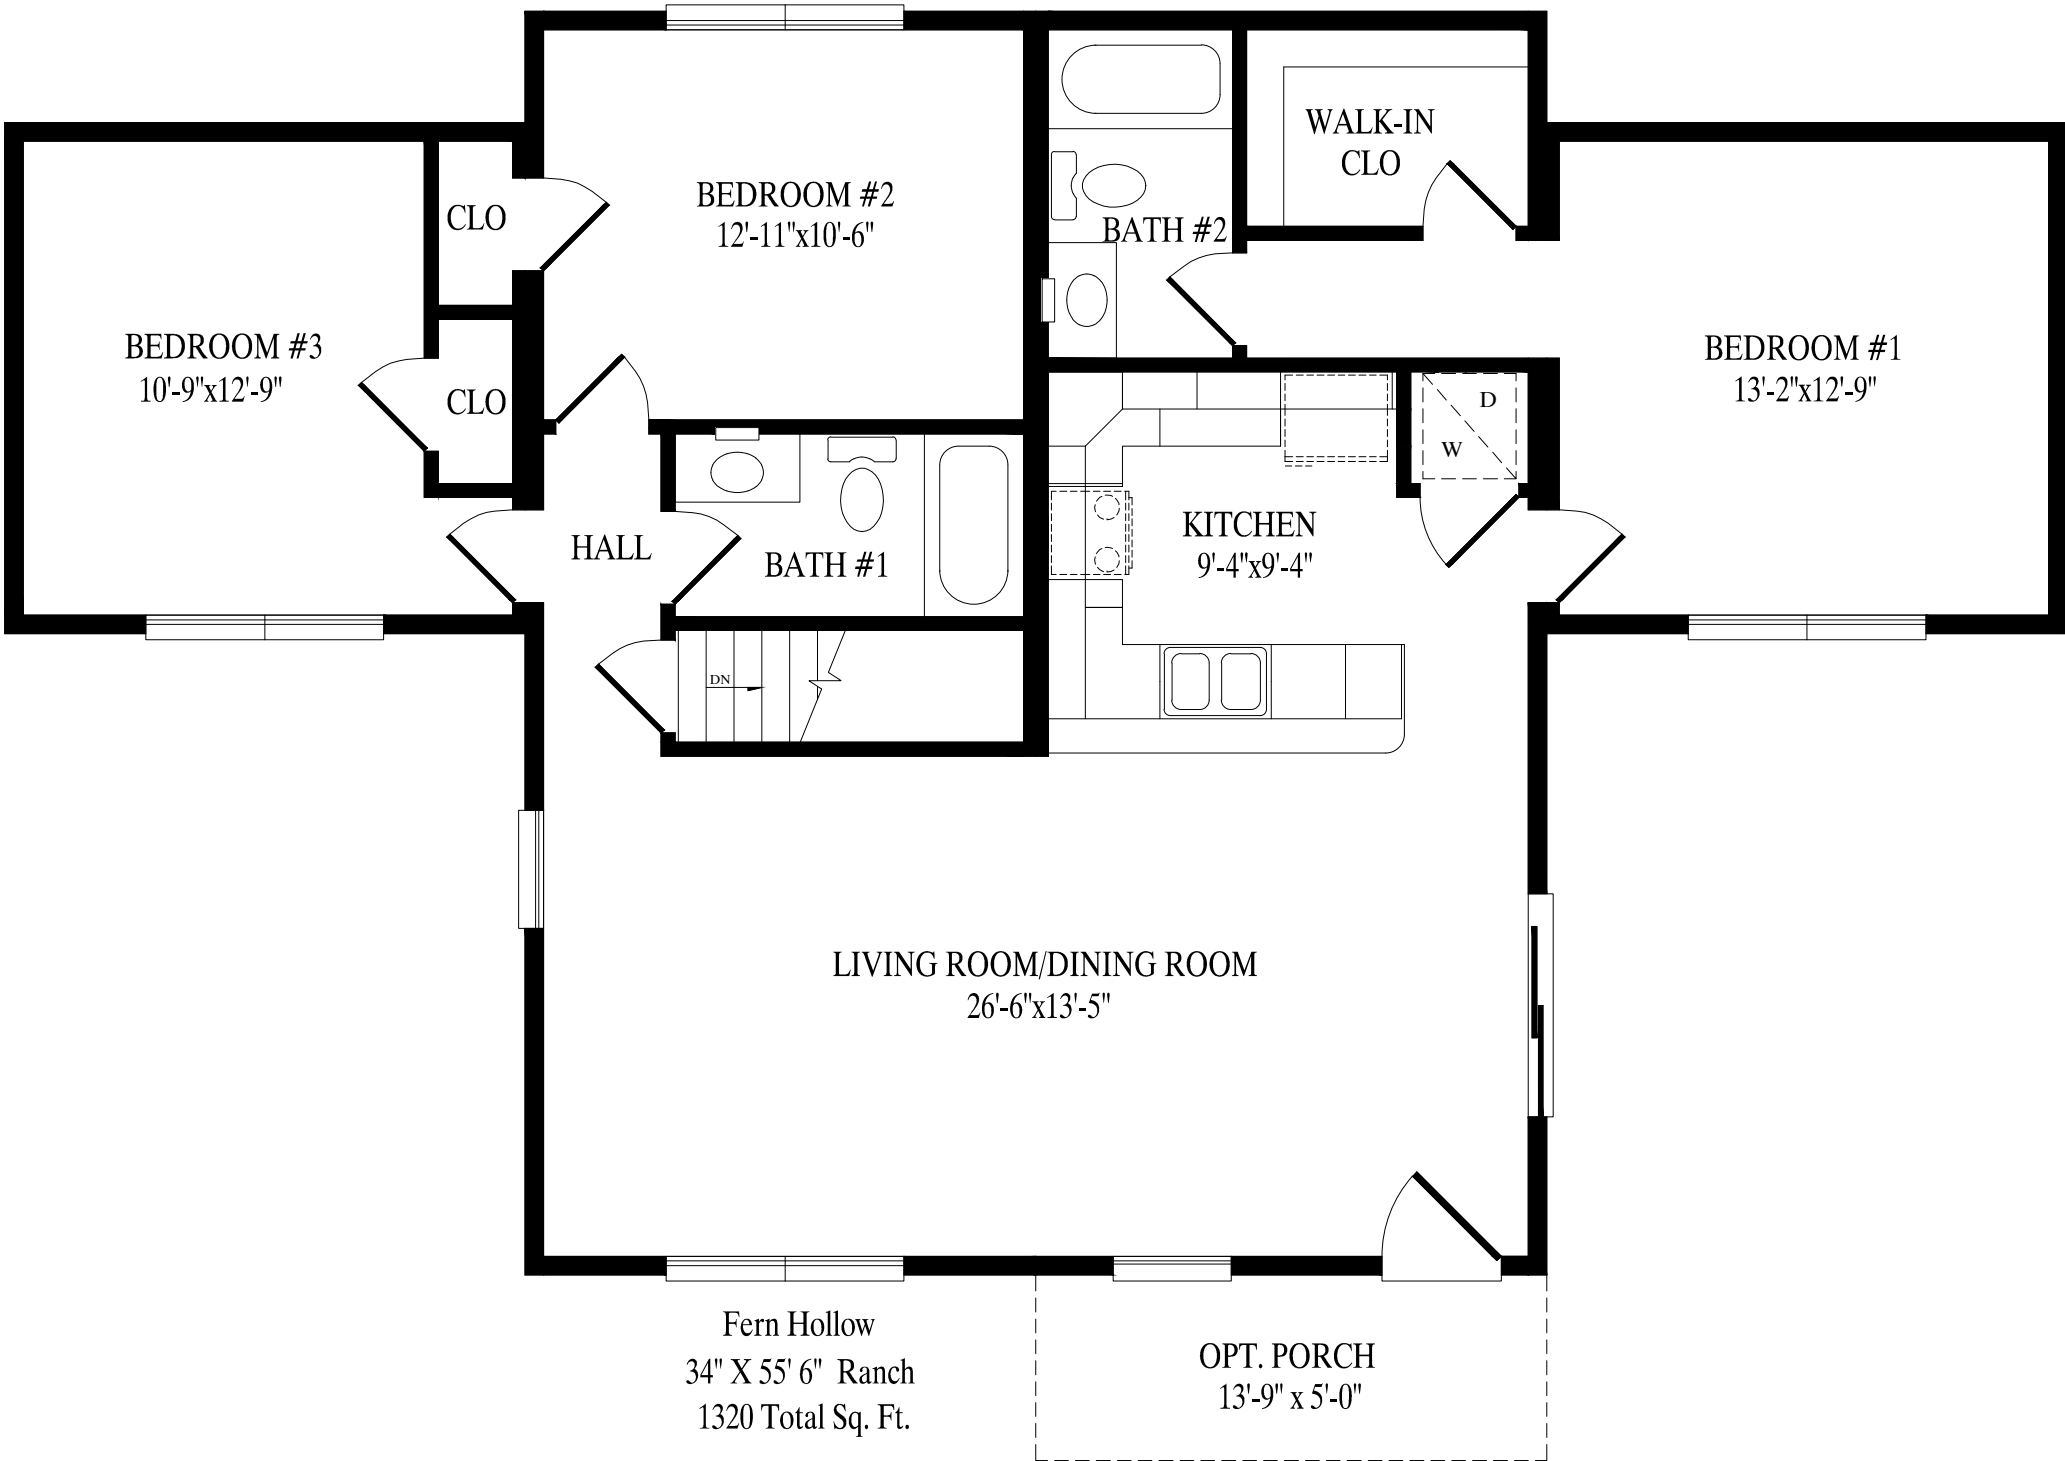

“Fern Hollow”

Fern Hollow
34" X 55' 6" Ranch
1320 Total Sq. Ft.

OPT. PORCH
13'-9" x 5'-0"