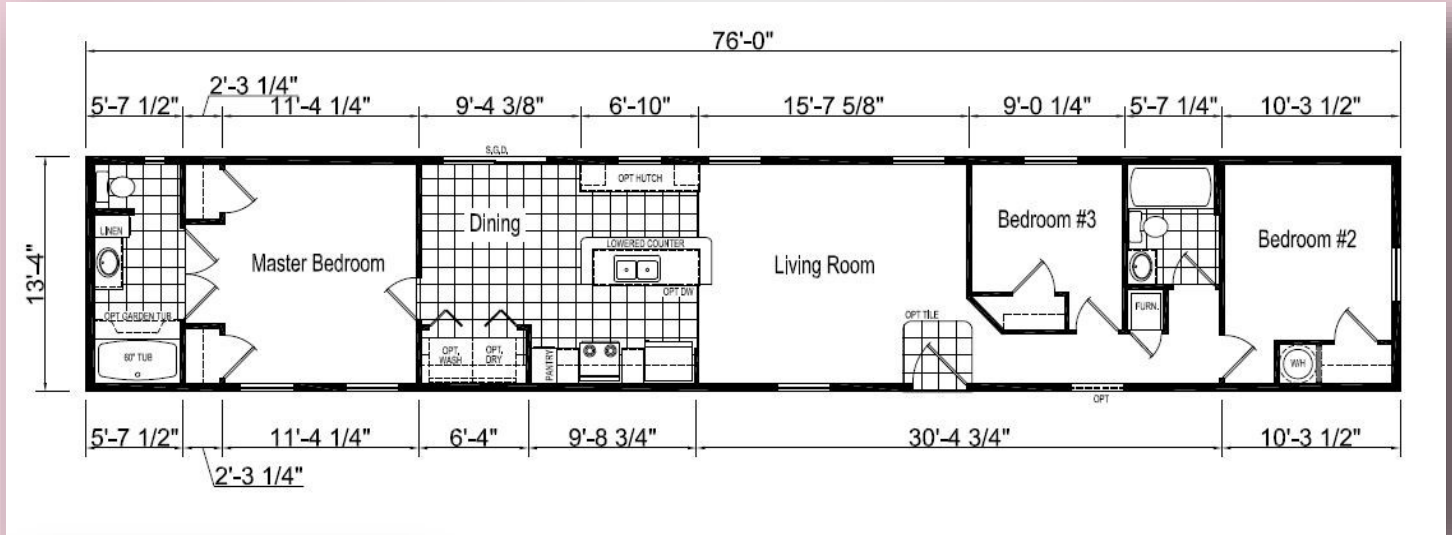

#4840

EAGLE RIVER 80F550HS

ERH-80F550-HS
3 BEDROOM, 2 BATH
NOMINAL SIZE: 14'x80'
TOTAL AREA: 1,013 SQ. FT.

\$64,783 AS SHOWN

EAGLE RIVER HOMES

\$64,783

ShowcaseHomesOfMaine.com

"Custom Modular Home Builder"

OPTIONS

BASE PRICE

57,218

Options:

Showcase Homes Enhancement PKG: 40LB Roof, Trad Siding, OSB, Ice Guard, Pier Savers, Furnace Stack Ext, NE Safety Switch & Combo Photo Electric Detectors	1,555
House Wrap	195
Upgraded Siding	1,140
Eyebrow @ Hitch-End Window	159
R-30 Roof Insulation	199
R-22 Floor Insulation	235
Black Drop In Sink	115
Black Appliance - PKG	1,615
Storm Door @ Front	279
Transom Window over Tub	75
Ceiling Fan Installed in Living Room	159
60" Shower Stall	279
(1) Phone & (2) CATV Jacks	75
Exterior Faucet	55
Window @ Hall	289
Hutch @ Dining Room	425
Cabinet Glass Insert @ Hutch	50
Deluxe Chandelier ILO Ceiling Light	115
Hickory Flat Panel Cabinets @ Kitch	76
Wainscot @ Dining Room	110
Deluxe White Trim T/O	285
White Flat Panel Cabinets @ Both Baths	30
36" Interior Door @ MBR	50
Options total	7,565
Base plus Options	64,783