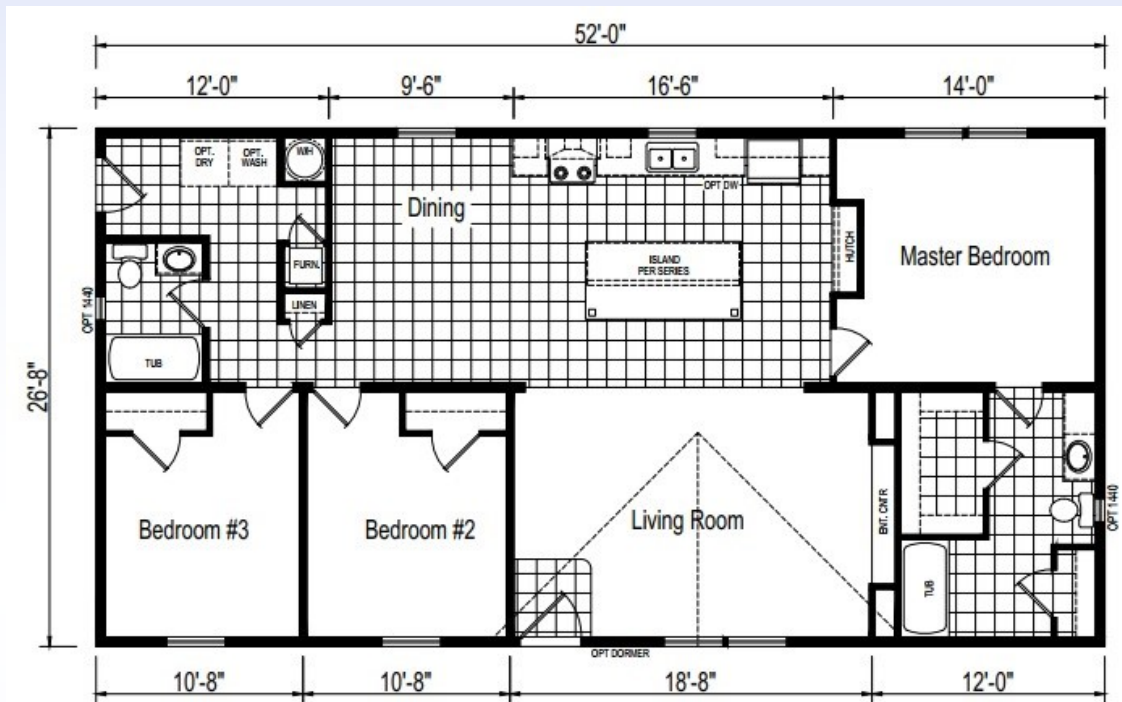

EAGLE RIVER 56J600

$86,833 AS SHOWN

$86,833

ShowcaseHomesOfMaine.com

"Custom Modular Home Builder"