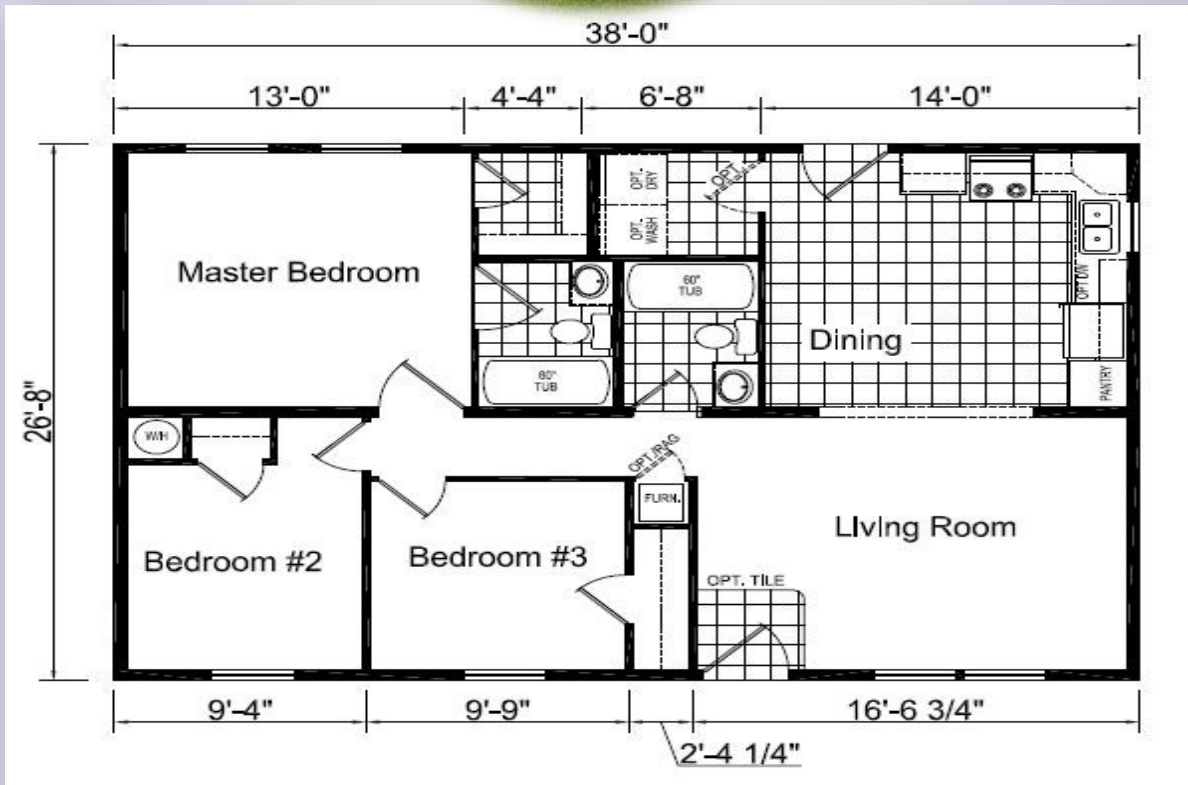

EAGLE RIVER HOMES