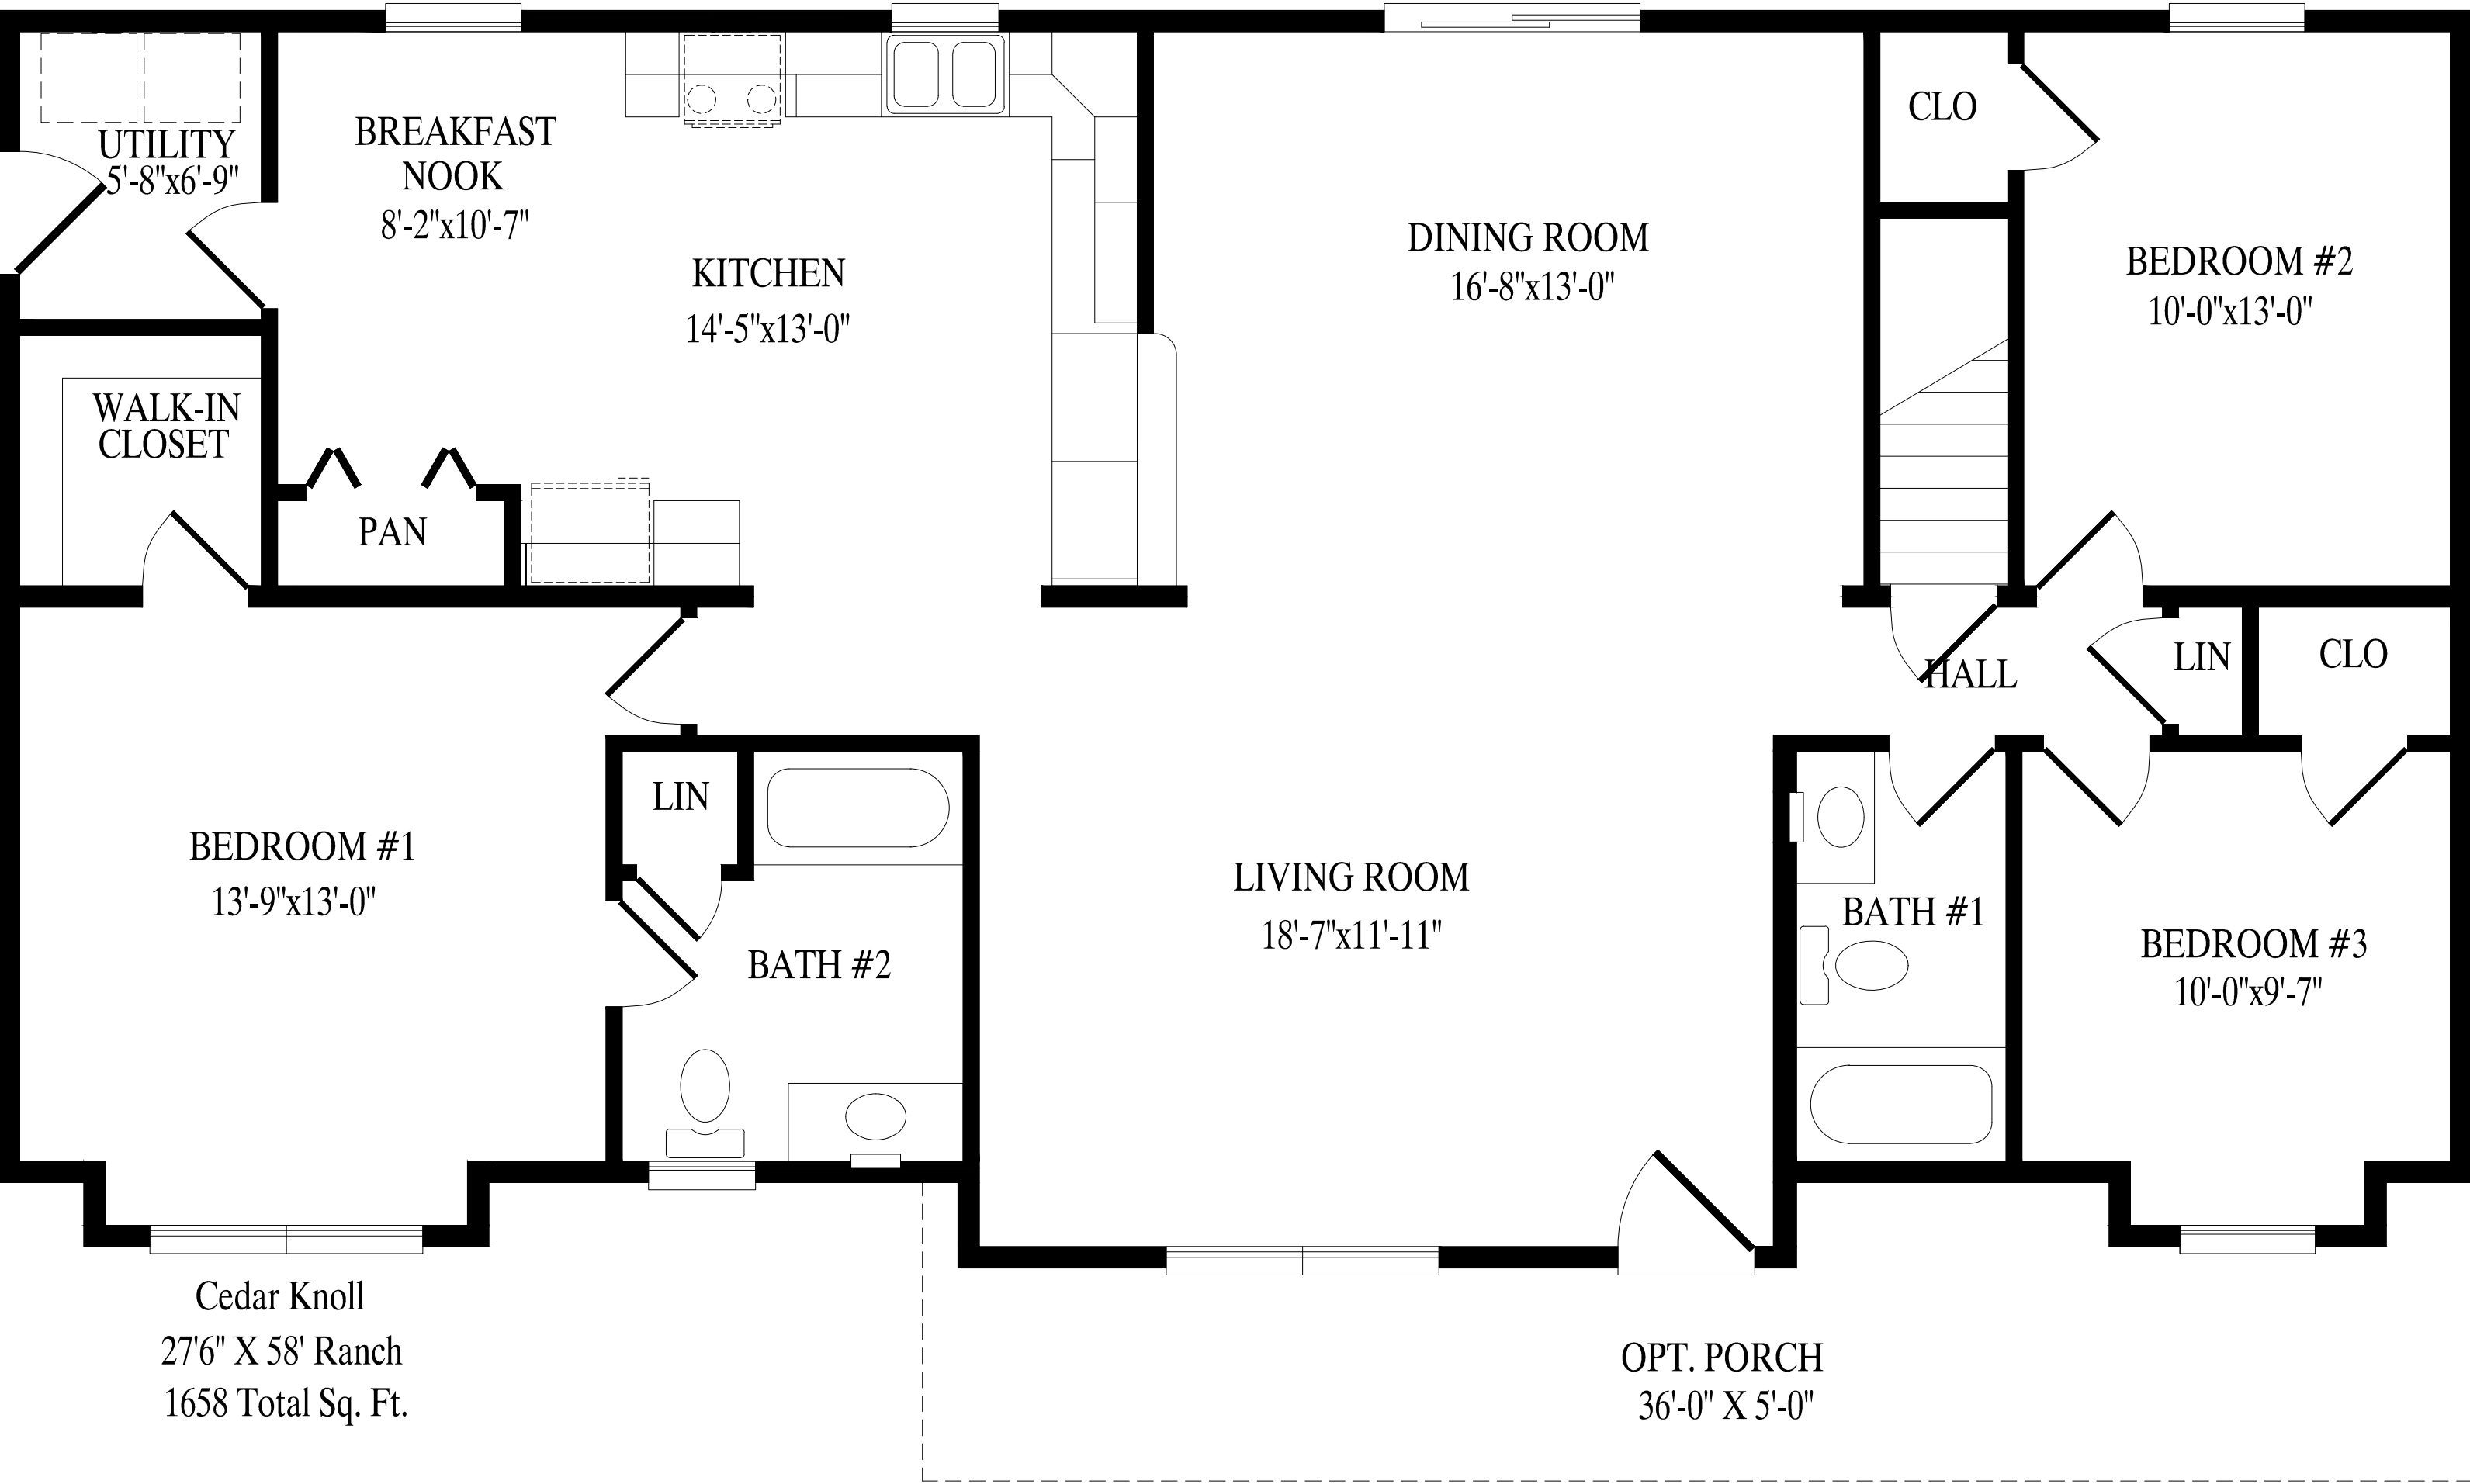

# *“Cedar Knoll”*

Cedar Knoll  
27'6" X 58' Ranch  
1658 Total Sq. Ft.

OPT. PORCH  
36'-0" X 5'-0"