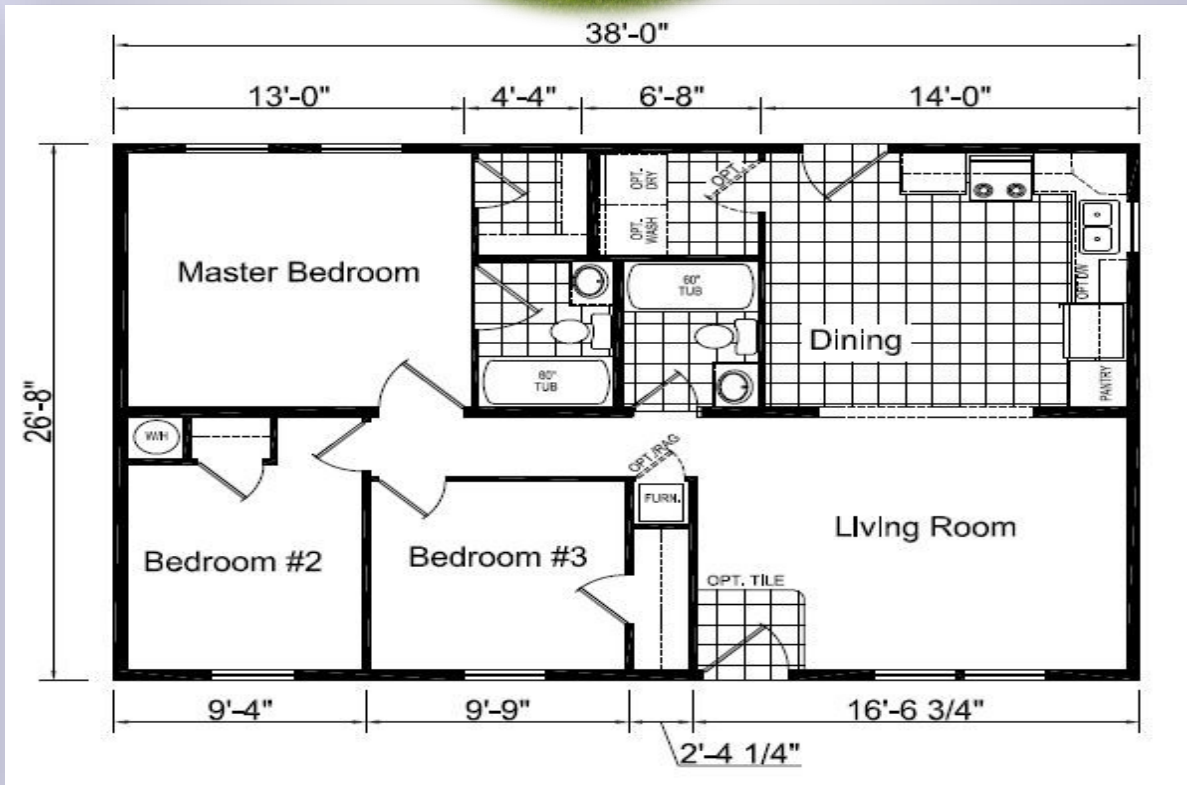

# EAGLE RIVER 42J6000HS

EAGLE RIVER HOMES

**\$73,895 AS SHOWN**