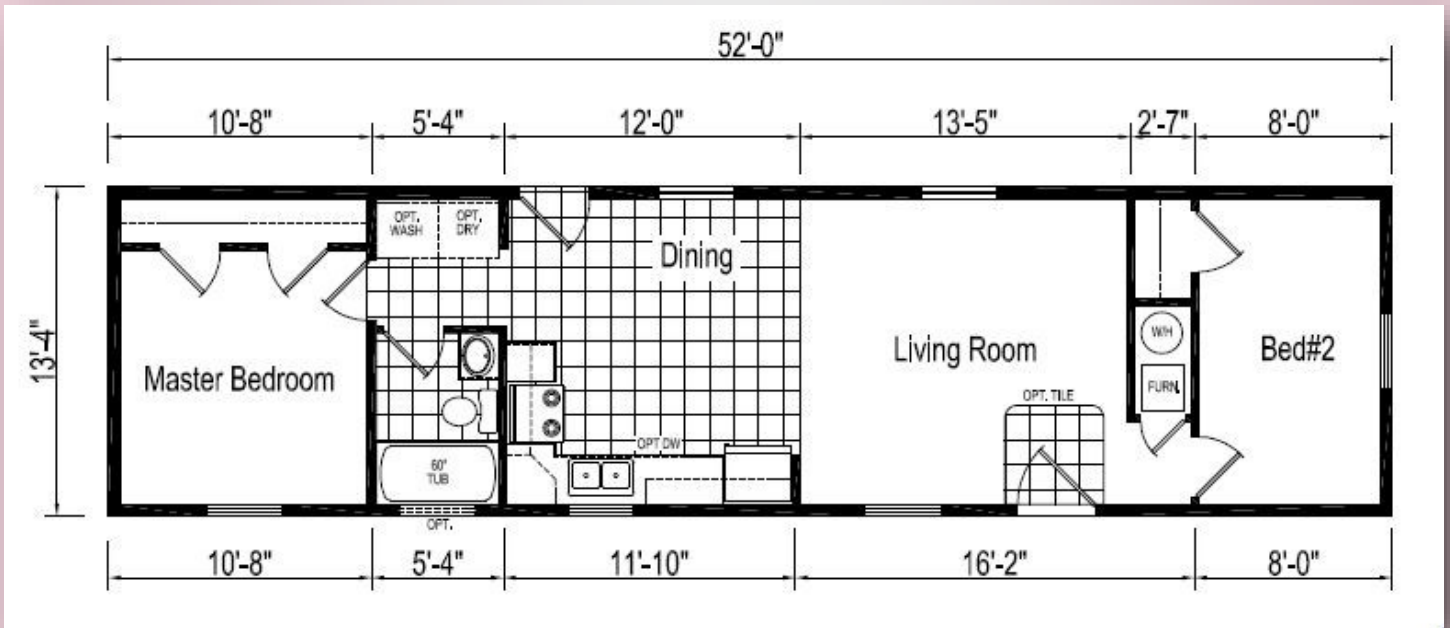

#5832

EAGLE RIVER 56F478HS

EAGLE RIVER HOMES

718 Wilson St
Brewer, ME 04412
(207) 989-2337

$41,917 AS SHOWN

$41,917

ShowcaseHomesOfMaine.com

"Custom Modular Home Builder"

OPTIONS

BASE PRICE

38,980

Options:

Showcase Homes Enhancement PKG: 40LB Roof, Trad Siding, OSB, Ice Guard, Pier Savers, Furnace Stack Ext, NE Safety Switch, Combo CO2/Smoke Detectors	1,495
Timberwolf Cabinets (Flat Panel)	STD
Deluxe White Molding	285
R-30 Roof Insulation	199
R-22 Floor Insulation	235
Foyer Entry - LINO	69
100 AMP Long Box	60
Storm Doors - BOTH	558
Perimeter Heat	STD
(1) Phone & (1) CATV Jacks	50
Exterior Faucet	55
One Piece Tub	STD
White Deep Well Kitchen Sink	STD
Black Refrigerator & Gas Range	STD
Options total	2,937

*Add $1000 for Wind Zone II

SELLING PRICE

41,917

EAGLE RIVER HOMES

ShowcaseHomesOfMaine.com

"Custom Modular Home Builder"

www.showcasehomesofmaine.com