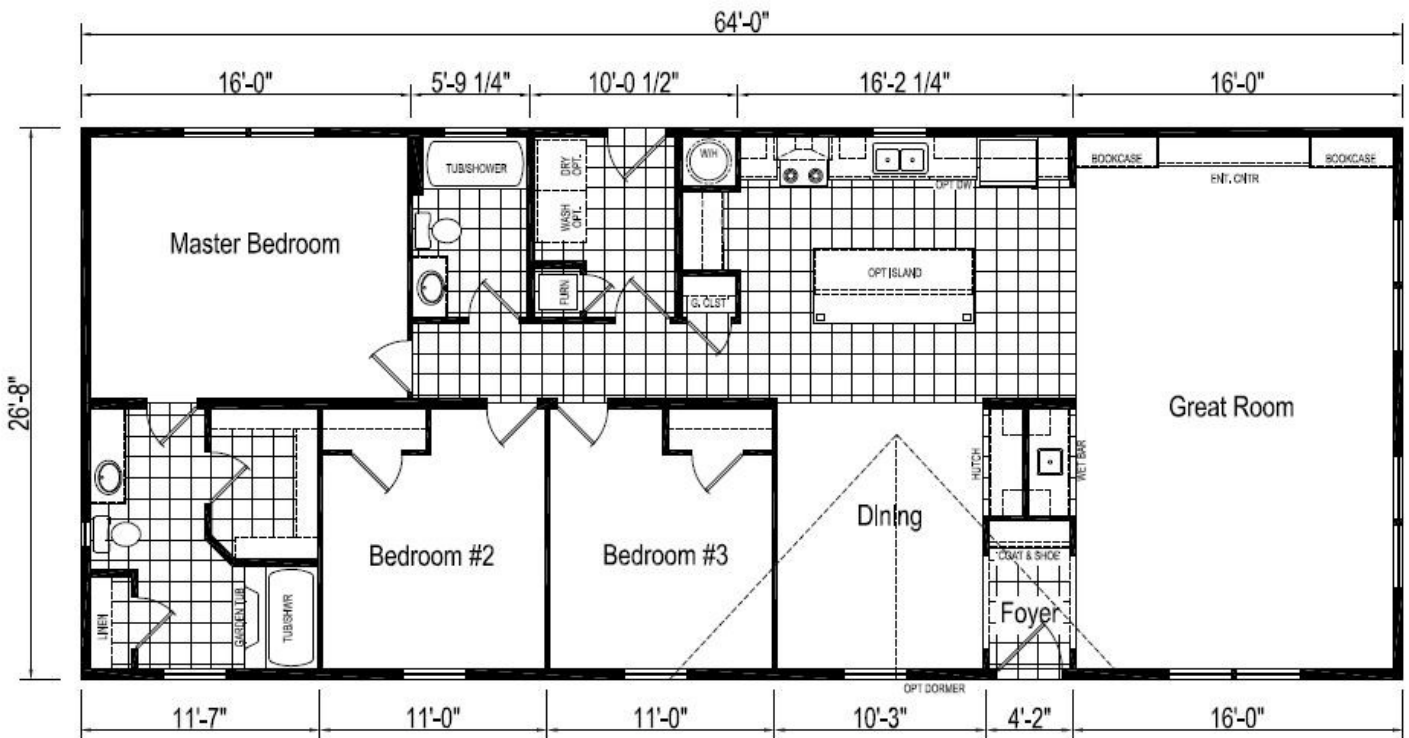

EAGLE RIVER 68J603B

EAGLE RIVER HOMES

718 Wilson St
Brewer, ME 04412
(207) 989-2337

$93,271 AS SHOWN

$93,271

ShowcaseHomesOfMaine.com

"Custom Modular Home Builder"