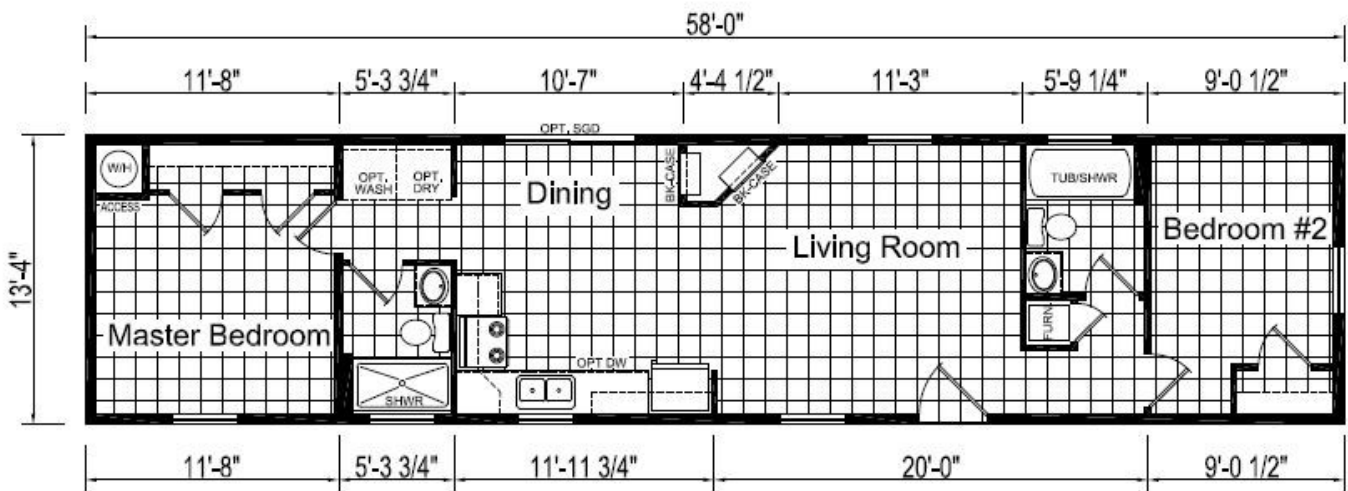

# EAGLE RIVER 62F618HS

718 Wilson St  
Brewer, ME 04412  
(207) 989-2337

**\$46,955 AS SHOWN**