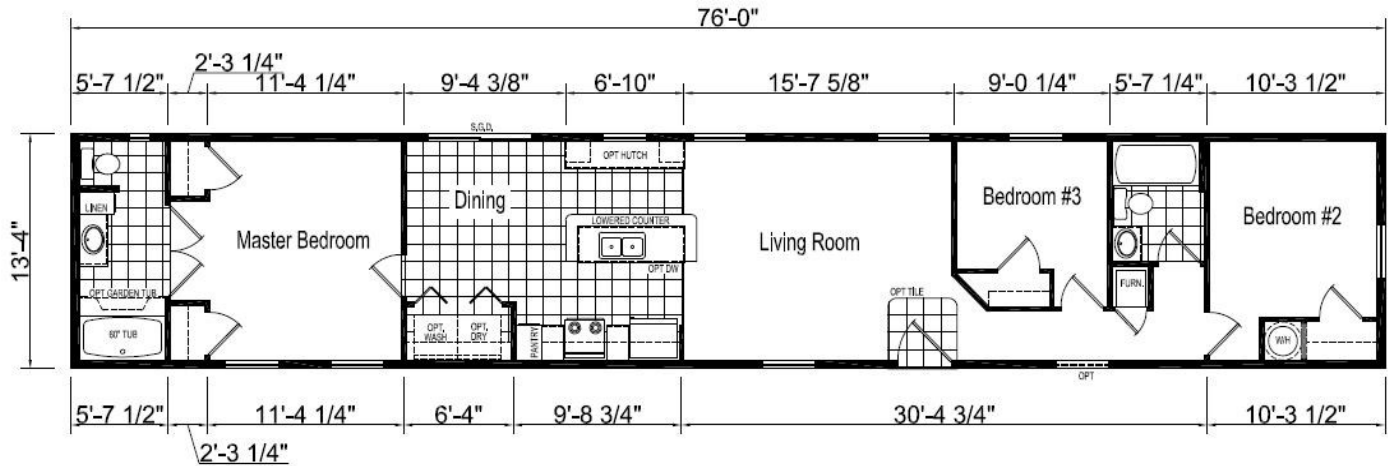

#4840

EAGLE RIVER 80F550HS

ERH-80F550-HS
3 BEDROOM, 2 BATH
NOMINAL SIZE: 14'x80'
TOTAL AREA: 1,013 SQ. FT.

\$59,303 AS SHOWN

EAGLE RIVER HOMES

\$59,303

ShowcaseHomesOfMaine.com

"Custom Modular Home Builder"

OPTIONS

BASE PRICE

52,480

Options:

Showcase Homes Enhancement PKG: 40LB Roof, Trad Siding, OSB, Ice Guard, Pier Savers, Furnace Stack Ext, NE Safety Switch & Combo Photo Electric Smokes.	1,495
Upgraded Siding	836
Eyebrow @ Hitch-End Window	159
R-30 Roof Insulation	199
R-22 Floor Insulation	235
Black Appliance - PKG	1,615
Storm Door @ Front	279
Transom Window over Tub	75
Ceiling Fan Installed in Living Room	159
60" Shower Stall	279
(1) Phone & (2) CATV Jacks	75
Exterior Faucet	55
Window @ Hall	289
Hutch @ Dining Room	425
Cabinet Glass Insert @ Hutch	50
Deluxe Chandelier ILO Ceiling Light	115
Hickory Flat Panel Cabinets @ Kitch	76
Wainscot @ Dining Room	42
Deluxe White Trim T/O	285
White Flat Panel Cabinets @ Both Baths	30
36" Interior Door @ MBR	50
Options total	6,823
Base plus Options	58,303