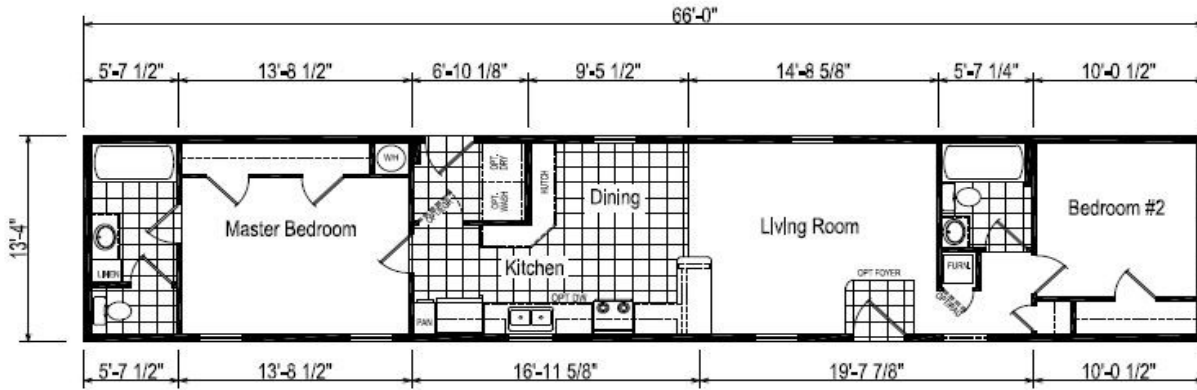

#5071

EAGLE RIVER 70F451HS

Opt Master Bath

EAGLE RIVER HOMES

ERH-70F451
2 BEDROOM, 2 BATH
NOMINAL SIZE: 14'x70'
TOTAL AREA: 880 SQ. FT.

HUDSON SINGLE

\$54,439 AS SHOWN

\$54,439

235

Lino Throughout Whole Home

299

Black Appliance - PKG

1,615

Storm Doors - BOTH

558

Transom Window over Tub