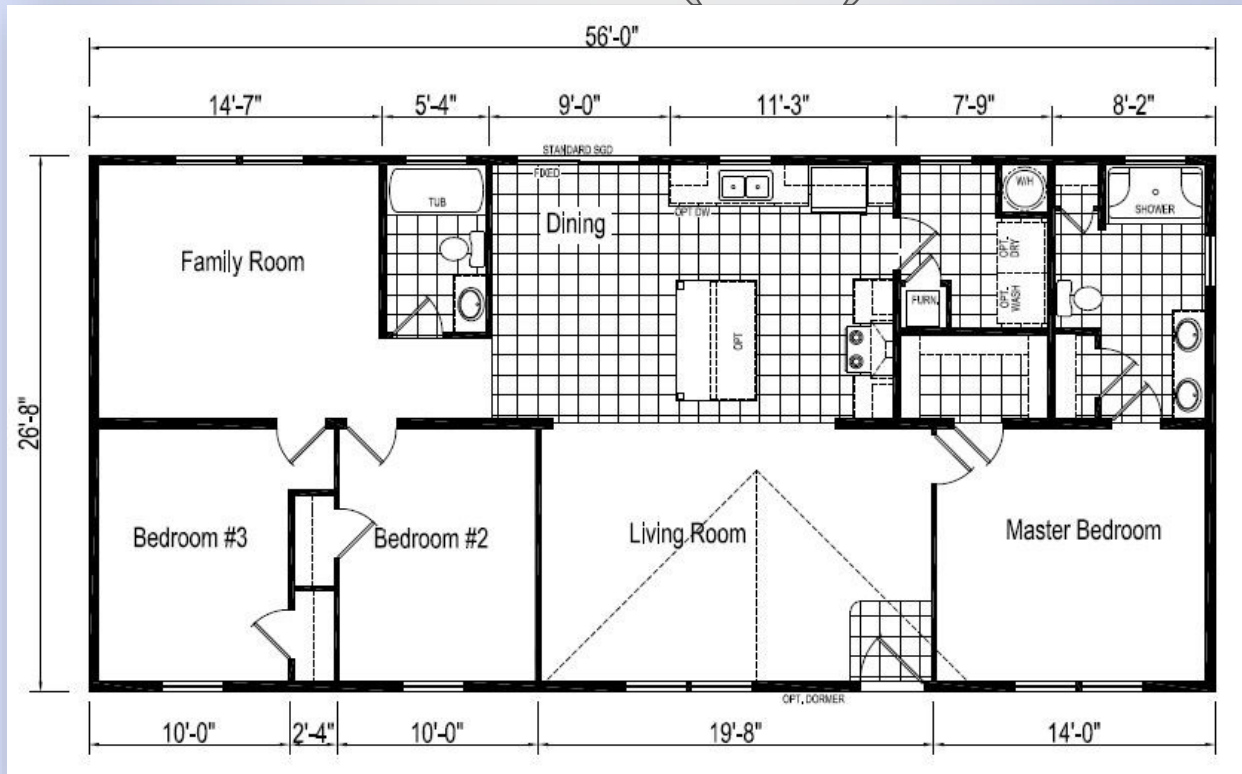

EAGLE RIVER 60J595B

EAGLE RIVER HOMES

718 Wilson St
Brewer, ME 04412
(207) 989-2337

$88,311 AS SHOWN

$88,311

ShowcaseHomesOfMaine.com

"Custom Modular Home Builder"