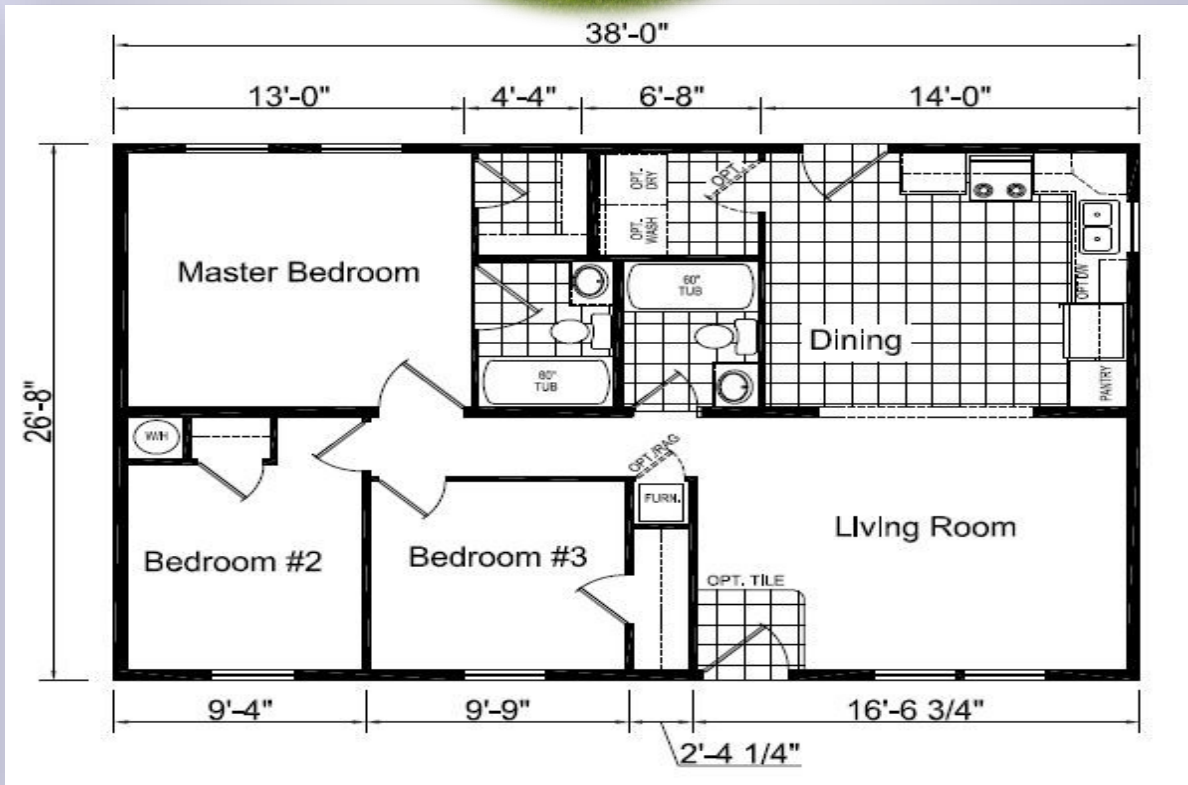

EAGLE RIVER HOMES