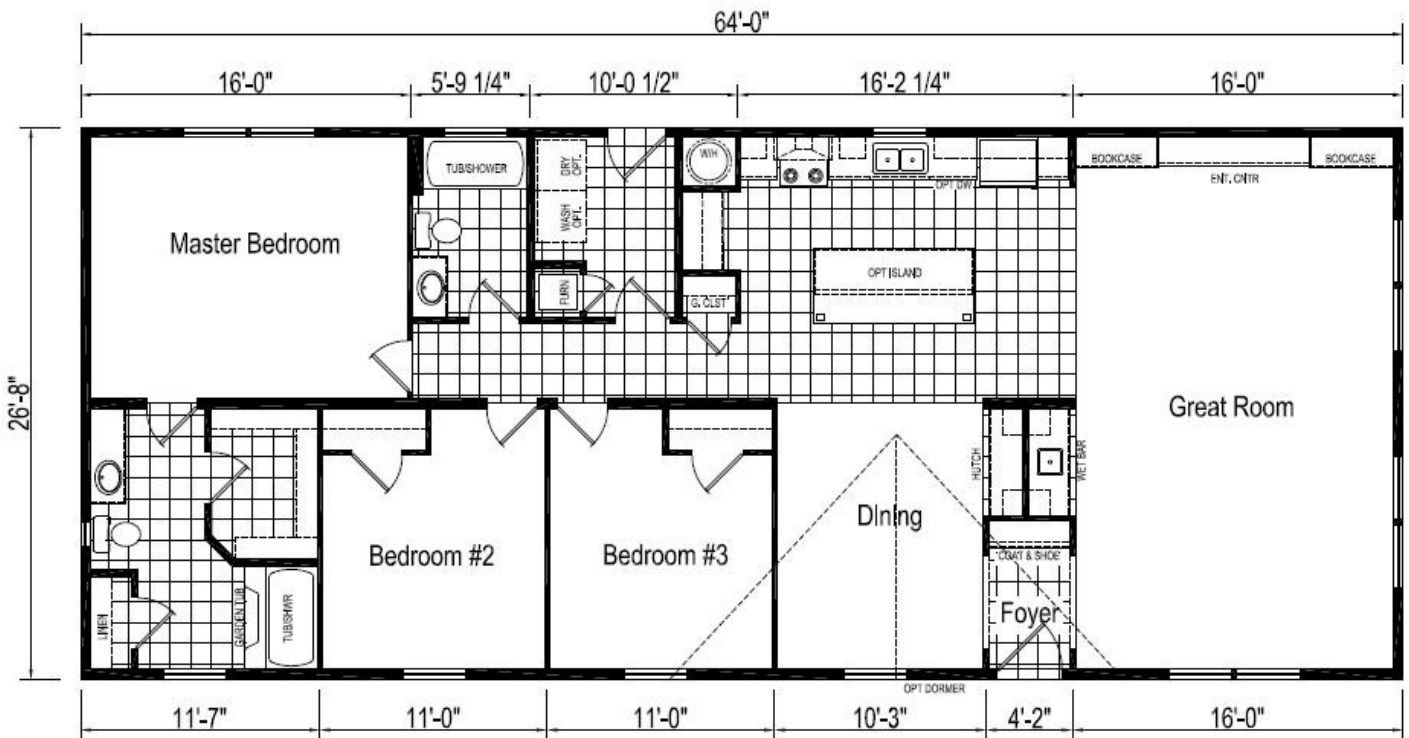

EAGLE RIVER 68J603B

EAGLE RIVER HOMES

718 Wilson St
Brewer, ME 04412
(207) 989-2337

$91,271 AS SHOWN

$91,271

ShowcaseHomesOfMaine.com

"Custom Modular Home Builder"