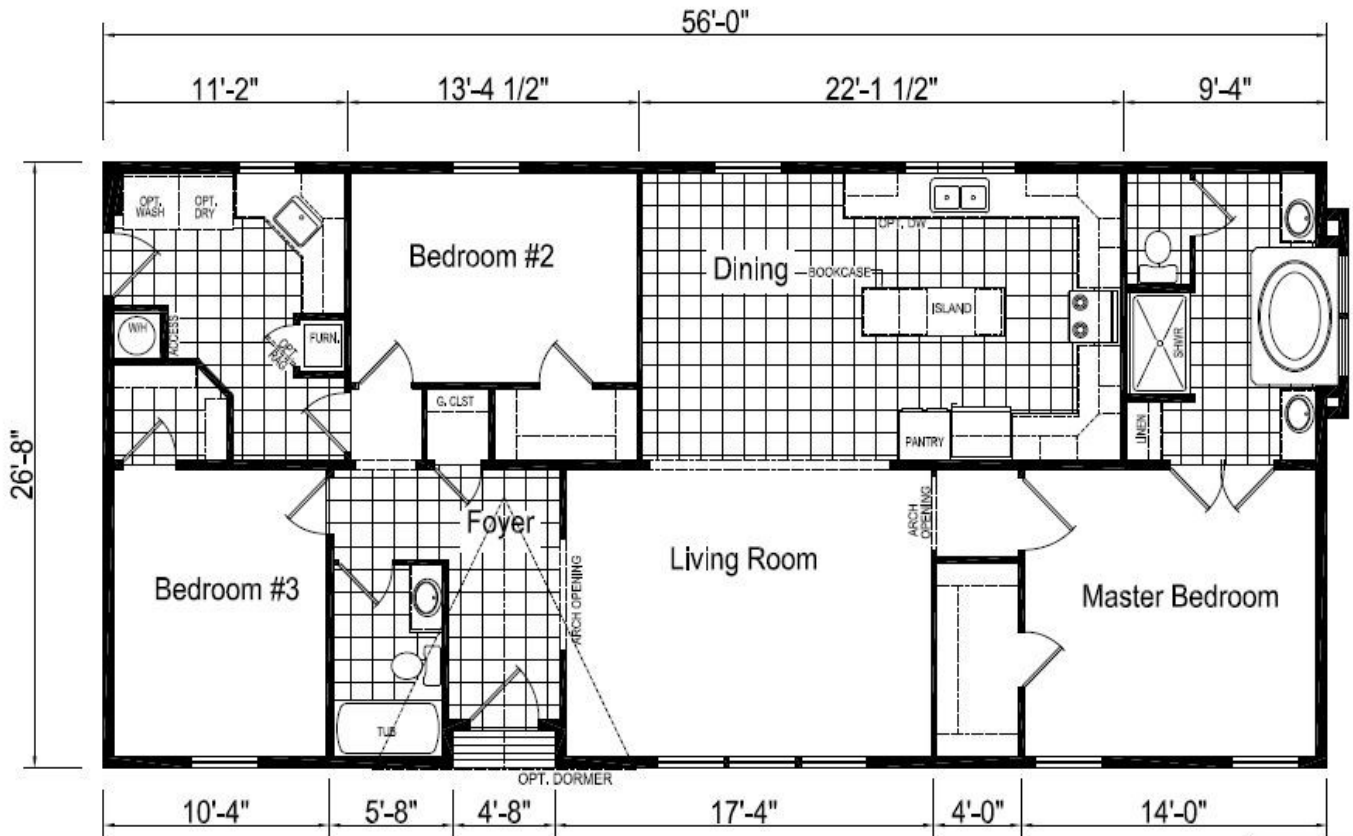

EAGLE RIVER 60J7009-S-H

OPTIONAL SGD

$89,802 AS SHOWN

718 Wilson St
Brewer, ME 04412
(207) 989-2337

ShowcaseHomesOfMaine.com

"Custom Modular Home Builder"