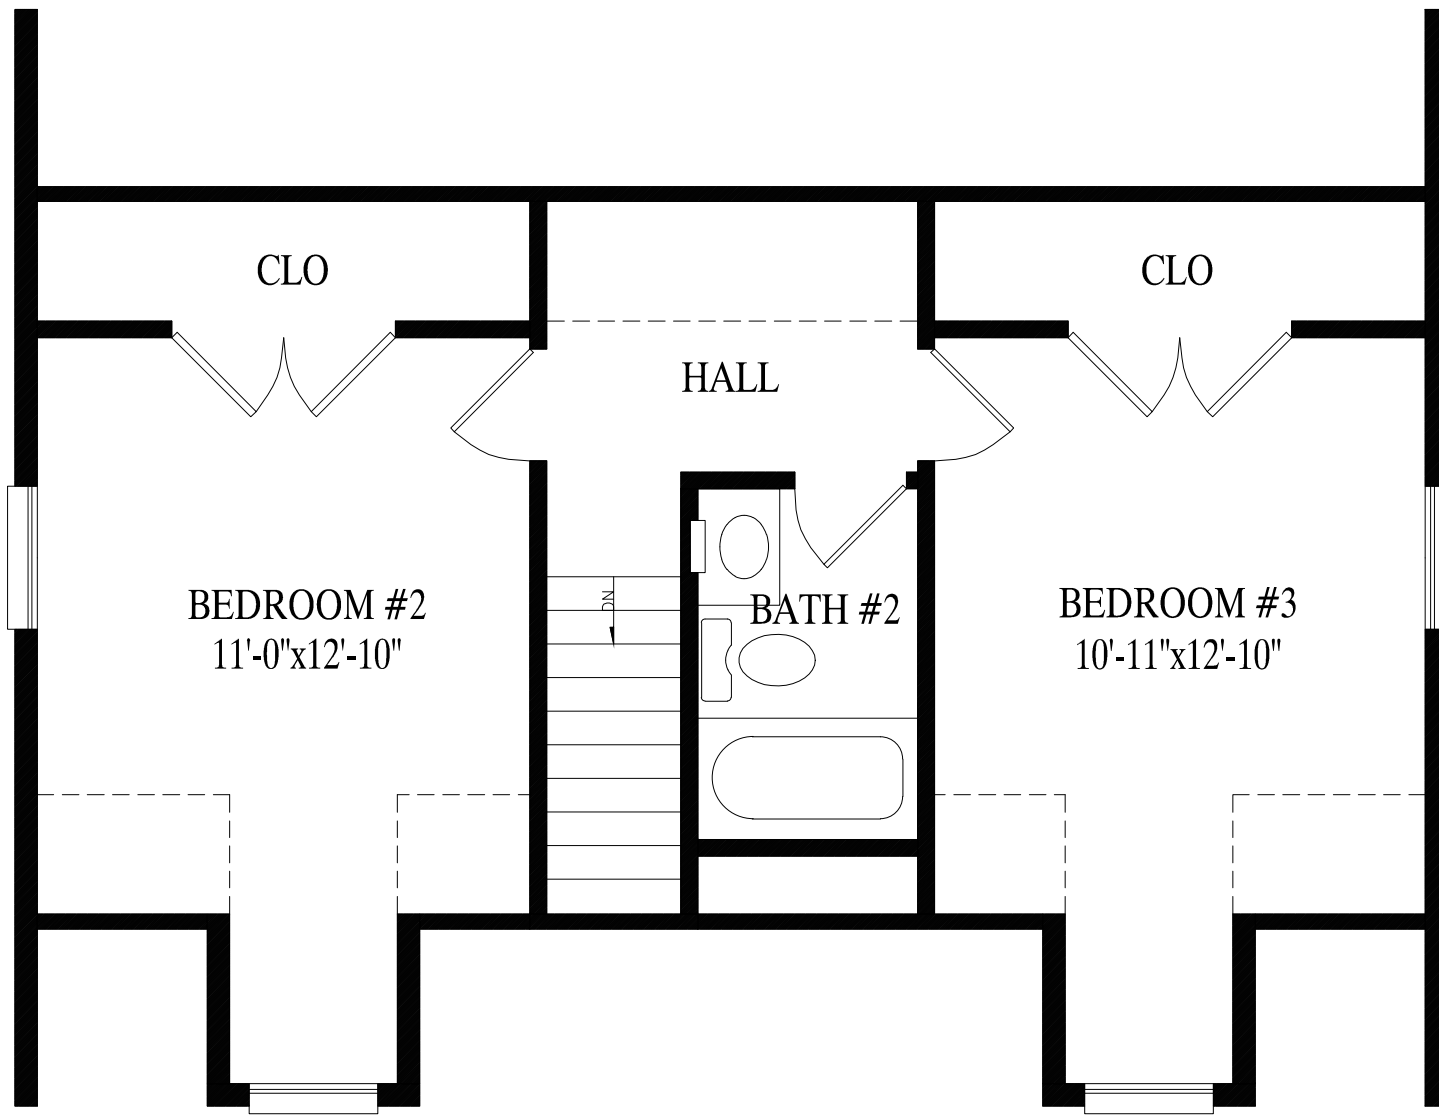

"The Northampton 1"

Northampton I
27' 6" X 32' Cape
880 sq. ft. first floor

Proposed 2nd Floor - 568 sq. ft.