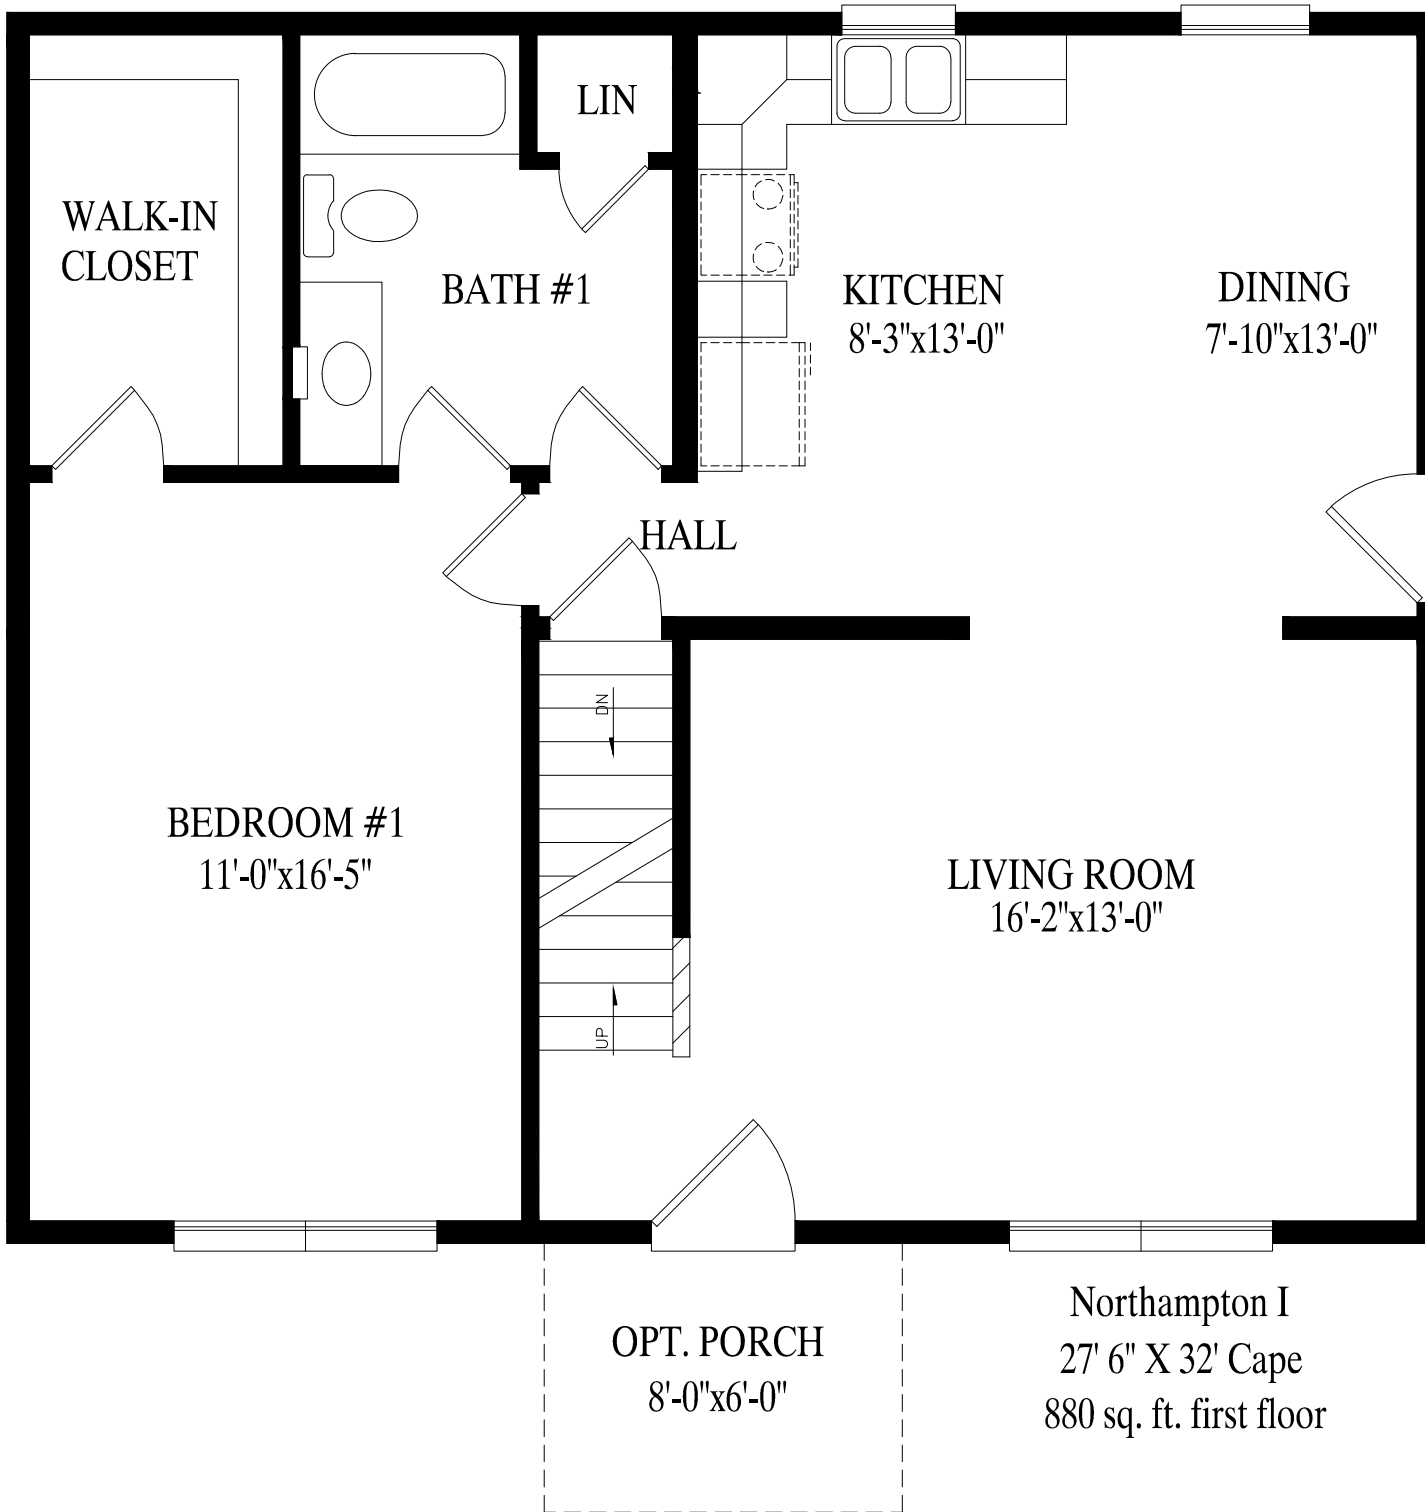

"The Northampton 1"

Northampton I
27' 6" X 32' Cape
880 sq. ft. first floor

Proposed 2nd Floor - 568 sq. ft.