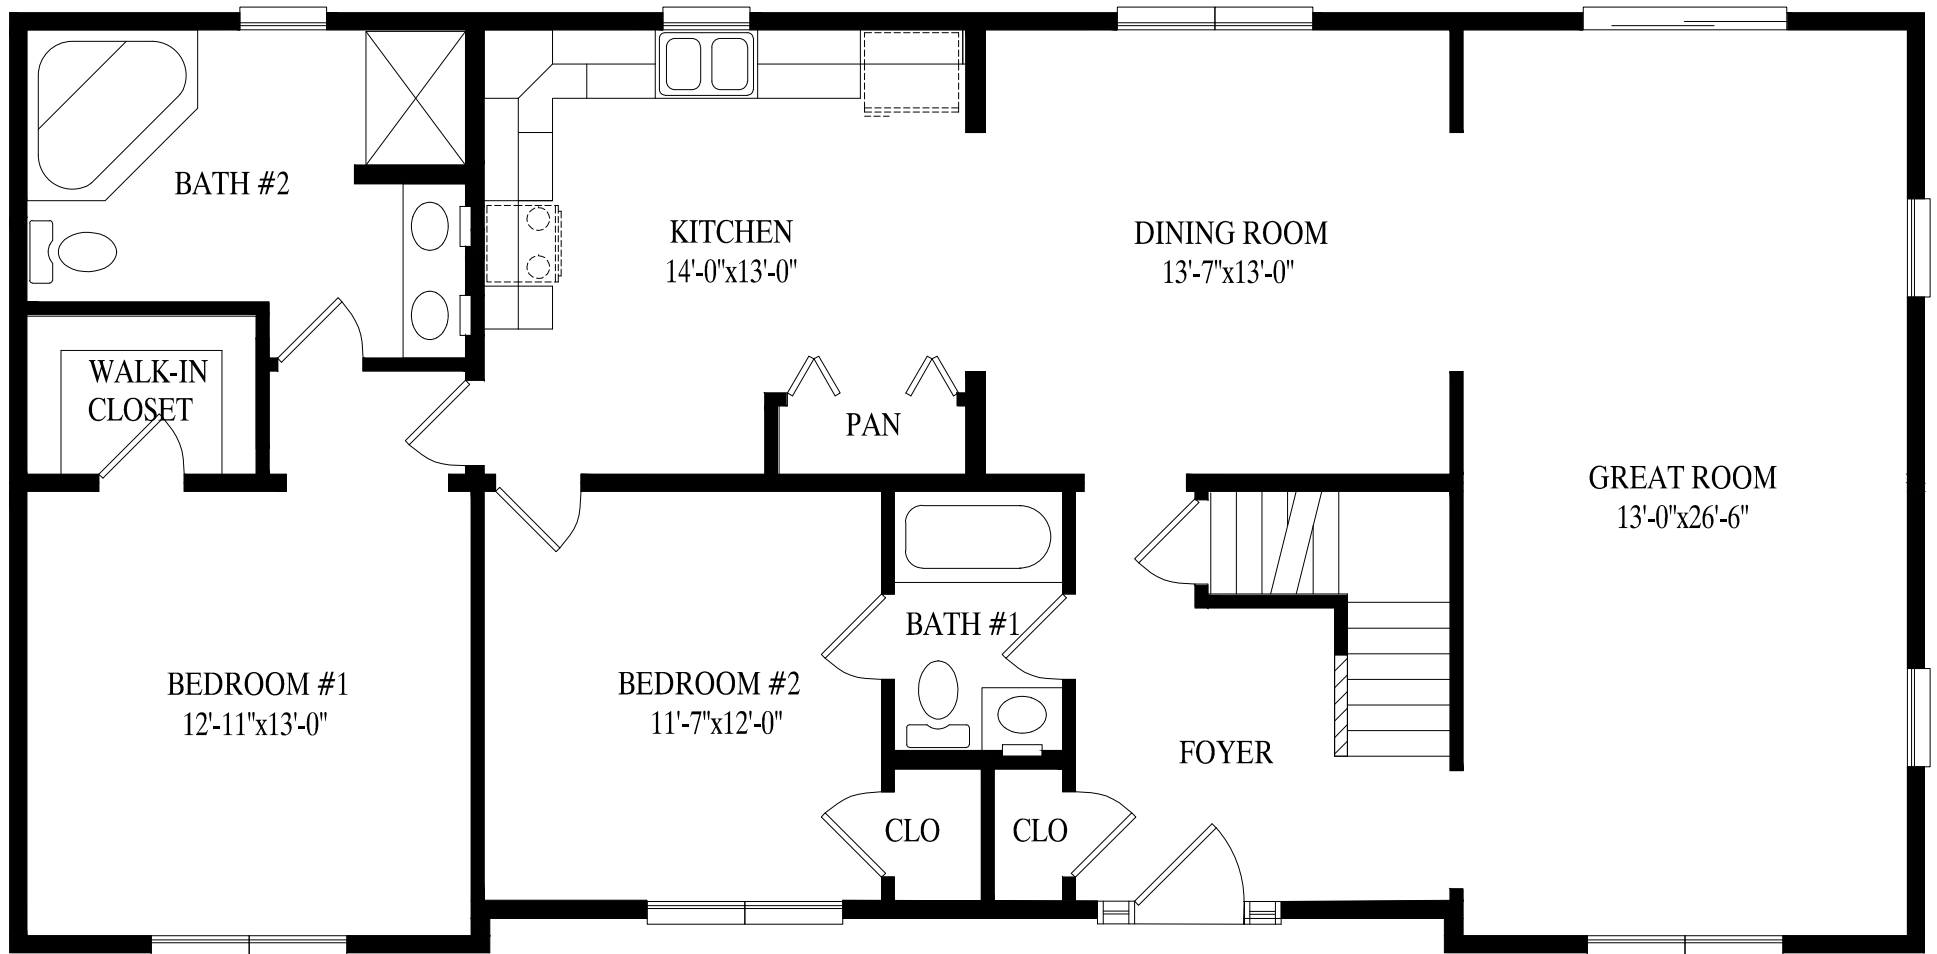

# *“The Nantucket”*

Nantucket  
27' 6" X 56' Cape  
1512 sq. ft. first floor

Proposed 2nd Floor - 952 sq. ft.