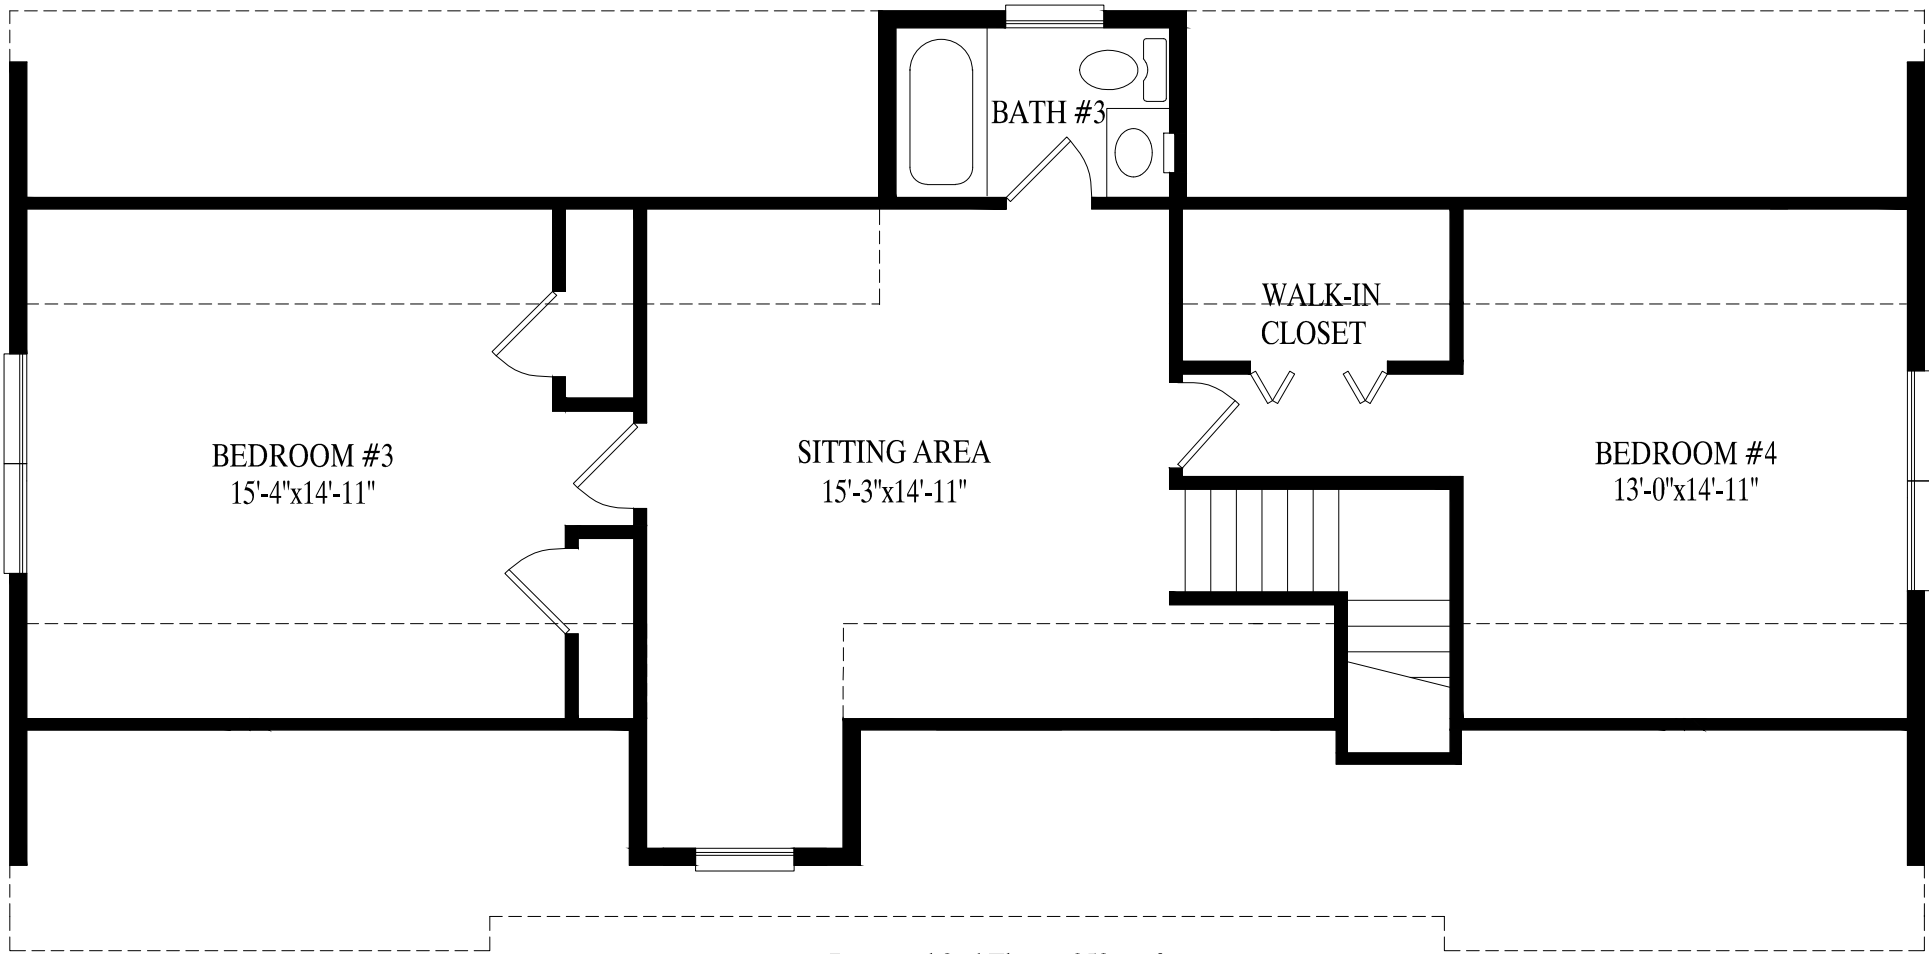

# *“The Nantucket”*

Nantucket  
27' 6" X 56' Cape  
1512 sq. ft. first floor

Proposed 2nd Floor - 952 sq. ft.