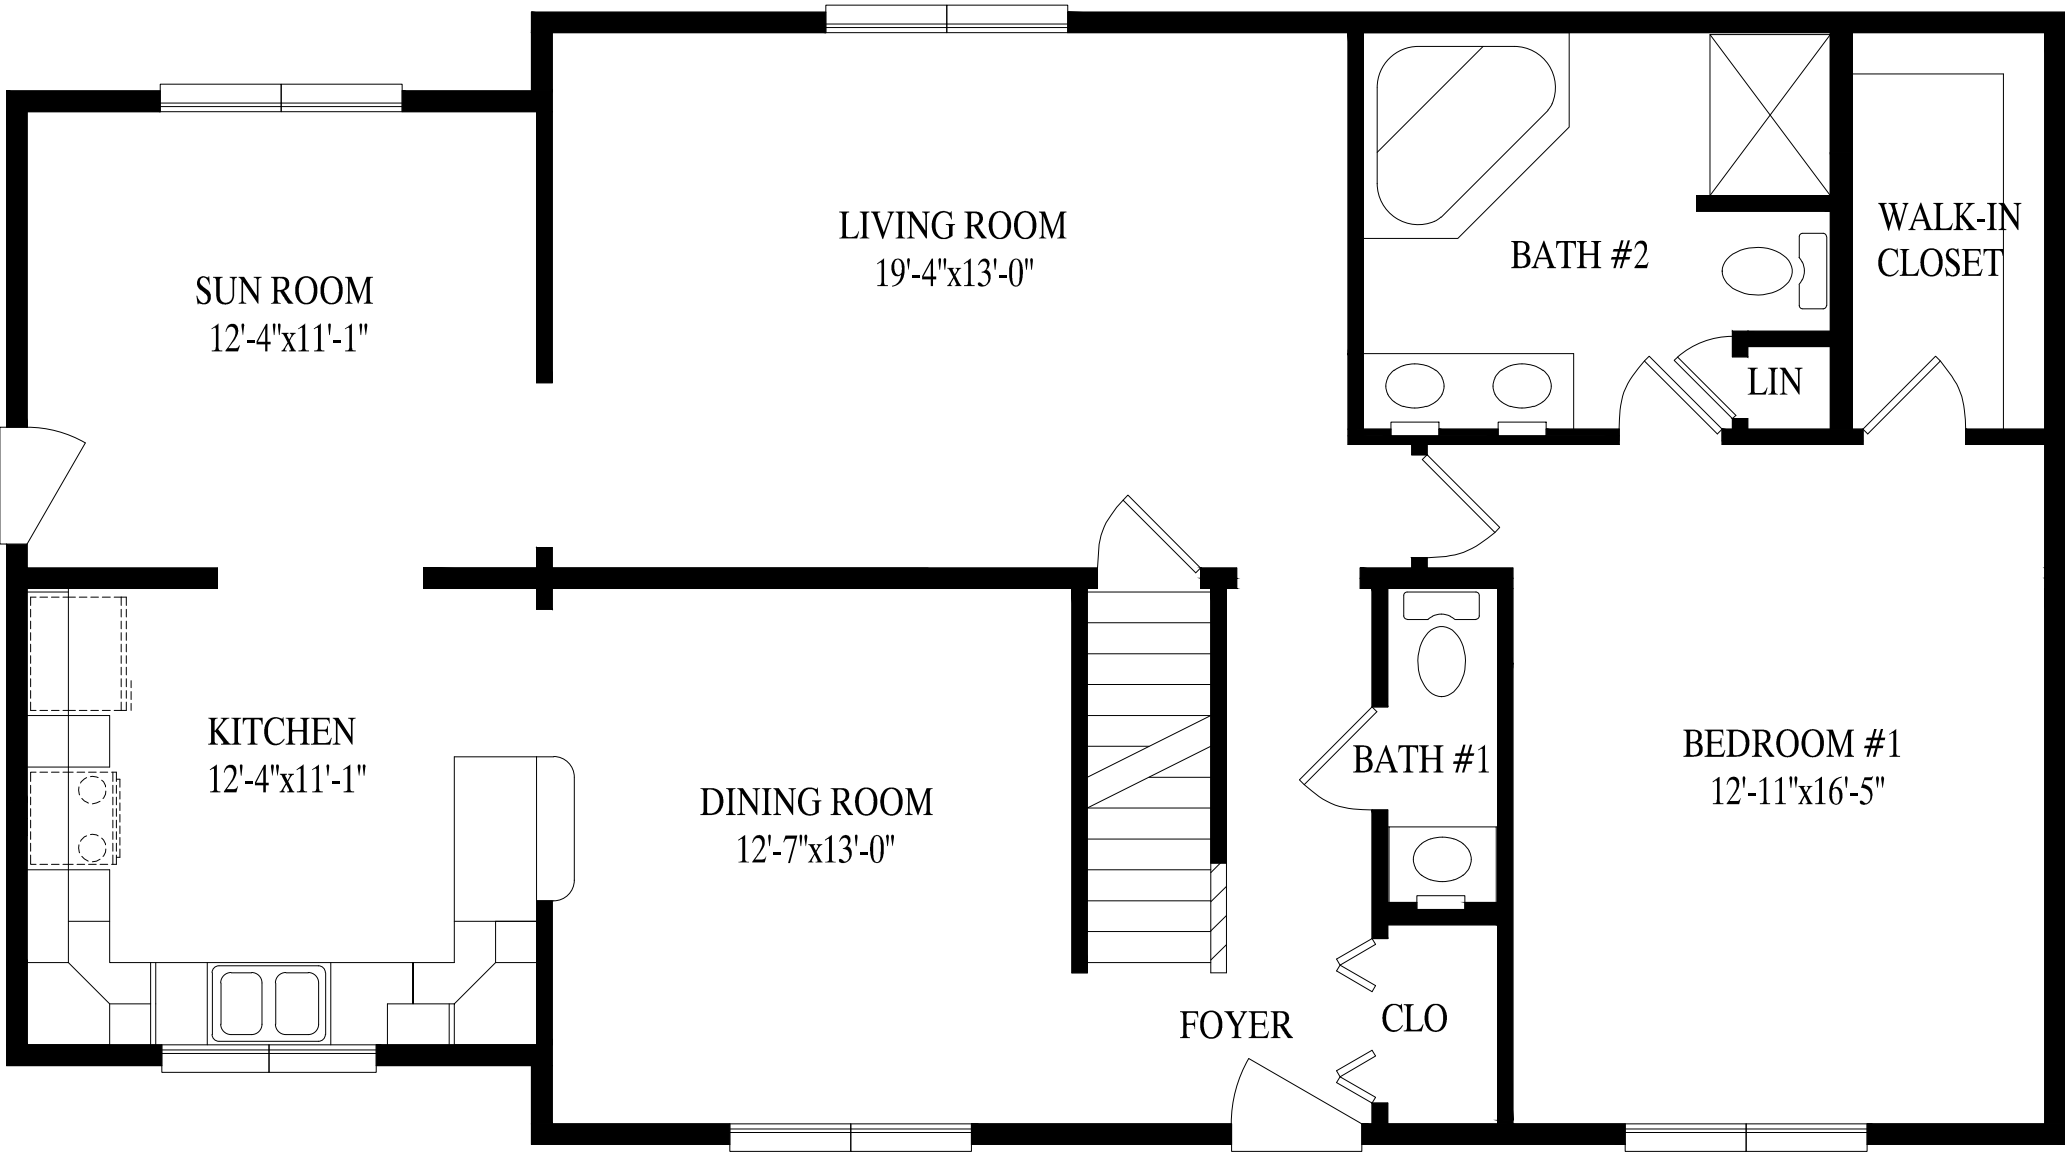

"The Kittery"

Kittery
27' 6" X 50' Cape
1326 sq. ft. first floor

Proposed 2nd Floor - 836 sq. ft.