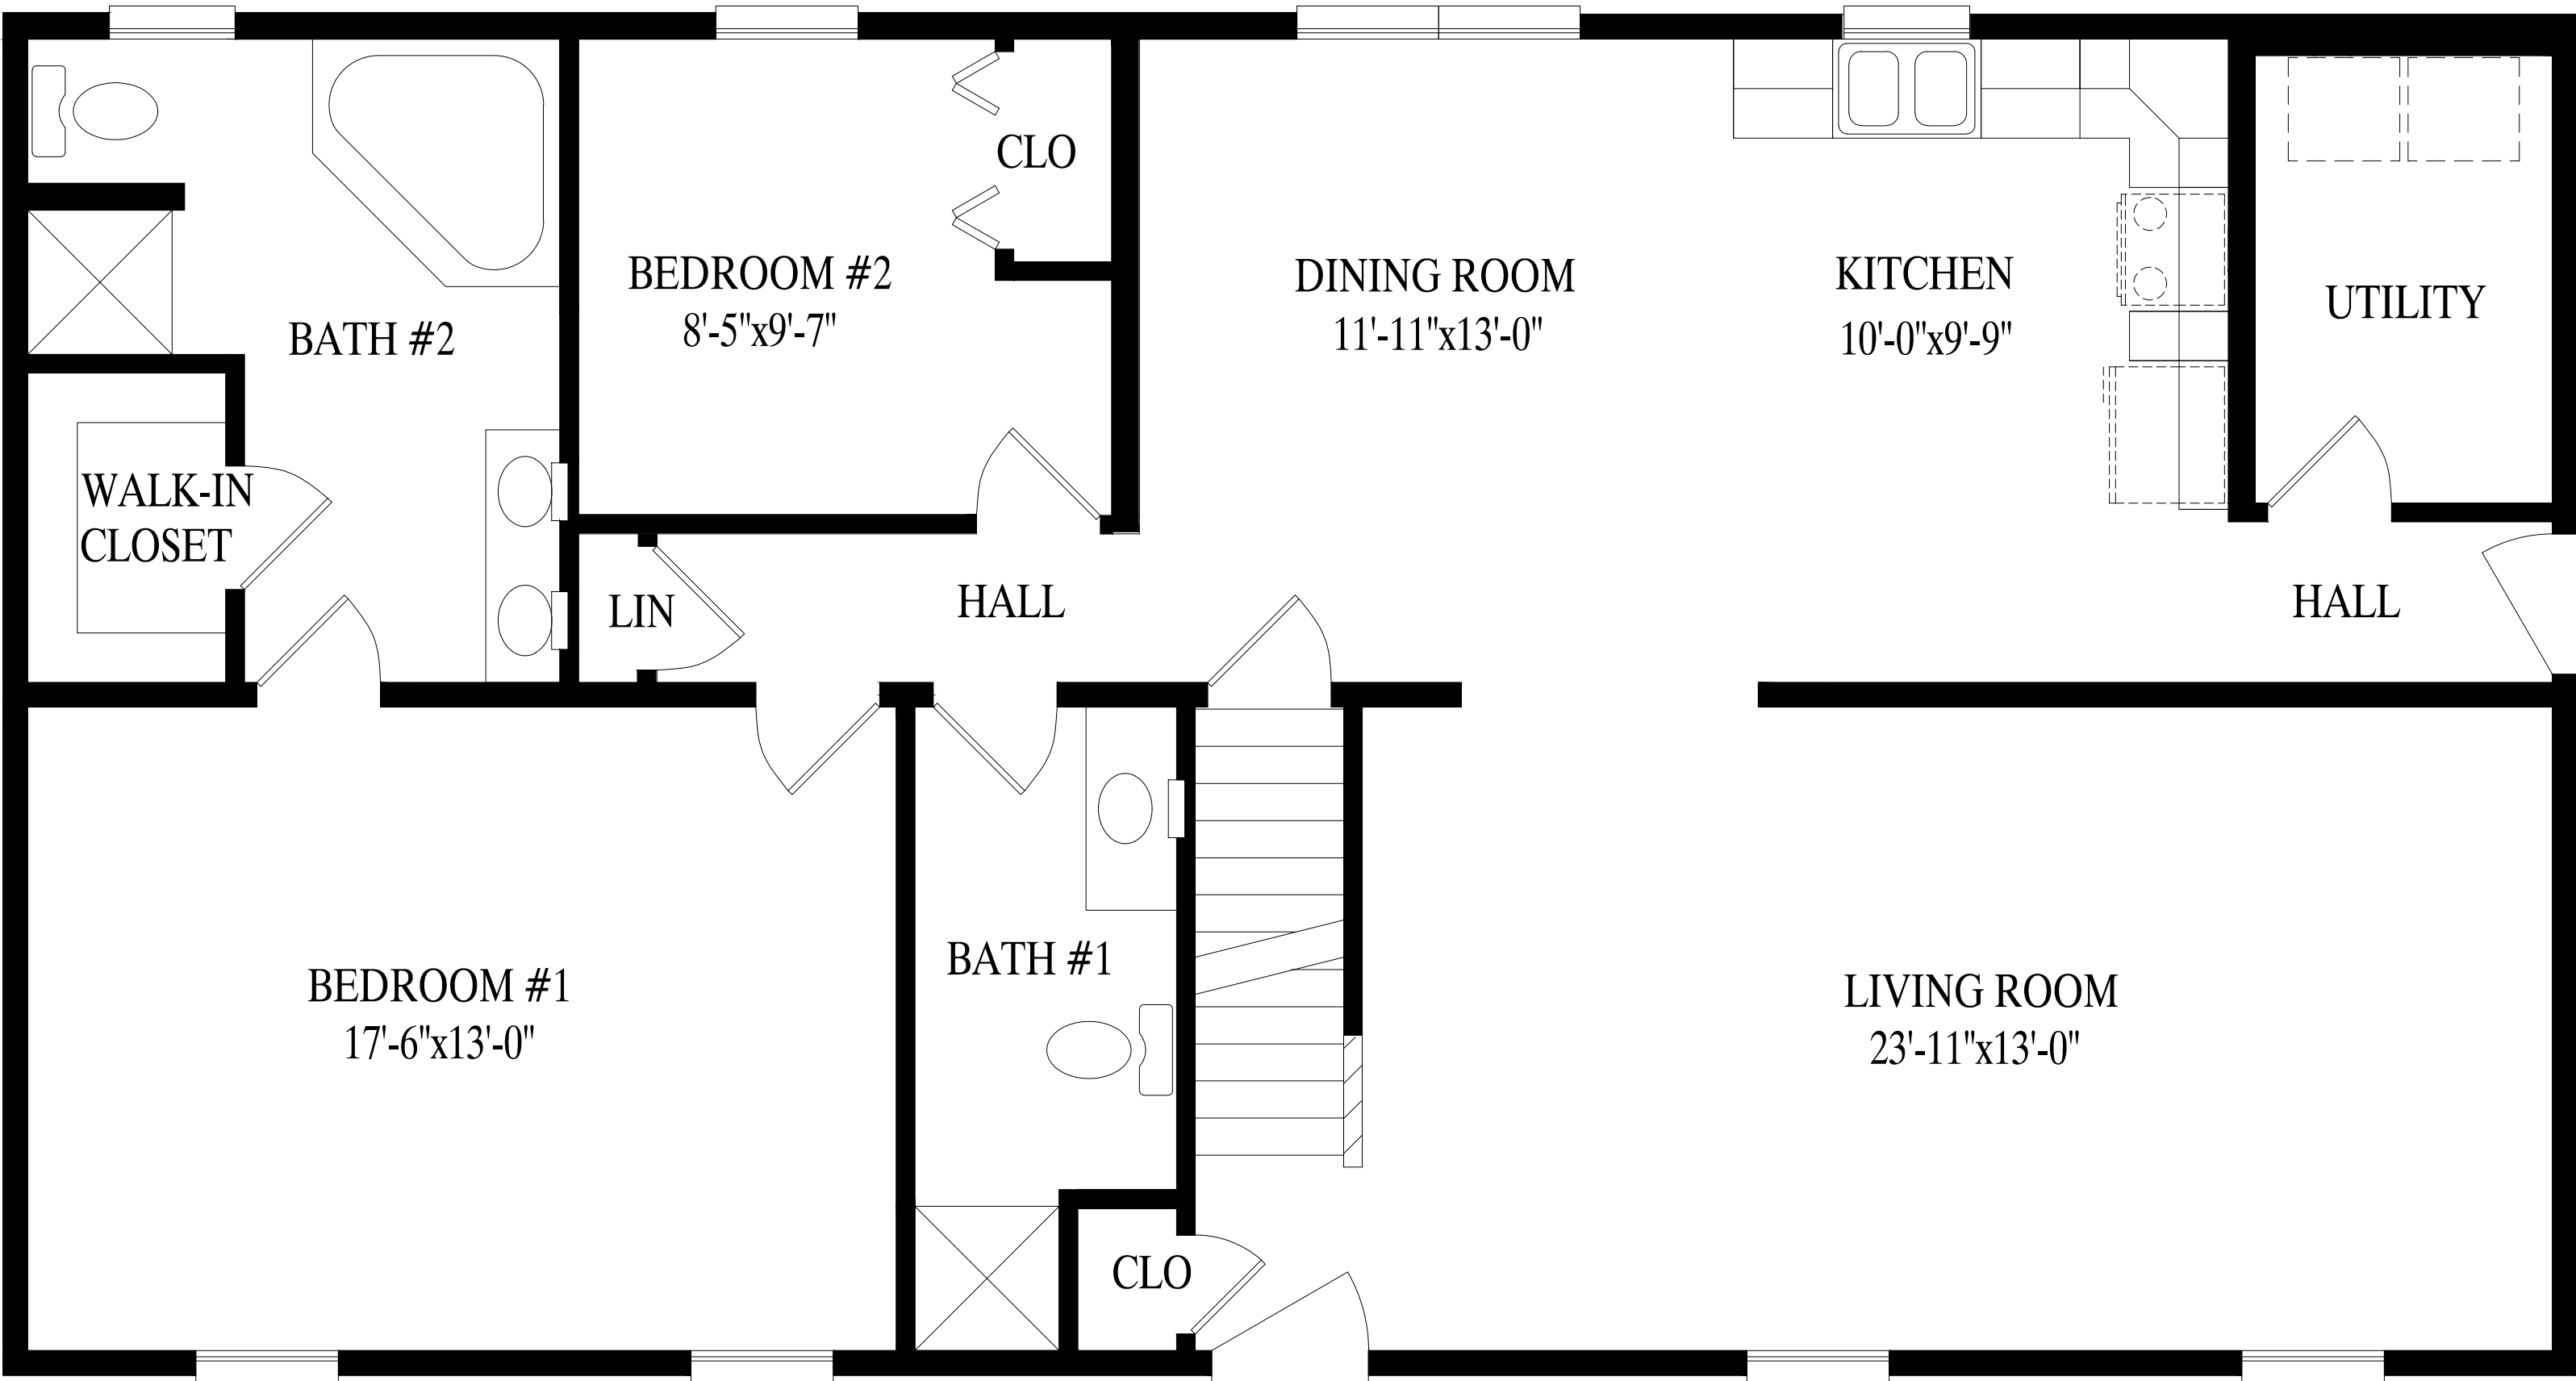

# *“The Huntington III”*

Huntington III  
 27' 6" X 48' Cape  
 1320 sq. ft. first floor

Proposed 2nd Floor - 851 sq. ft.