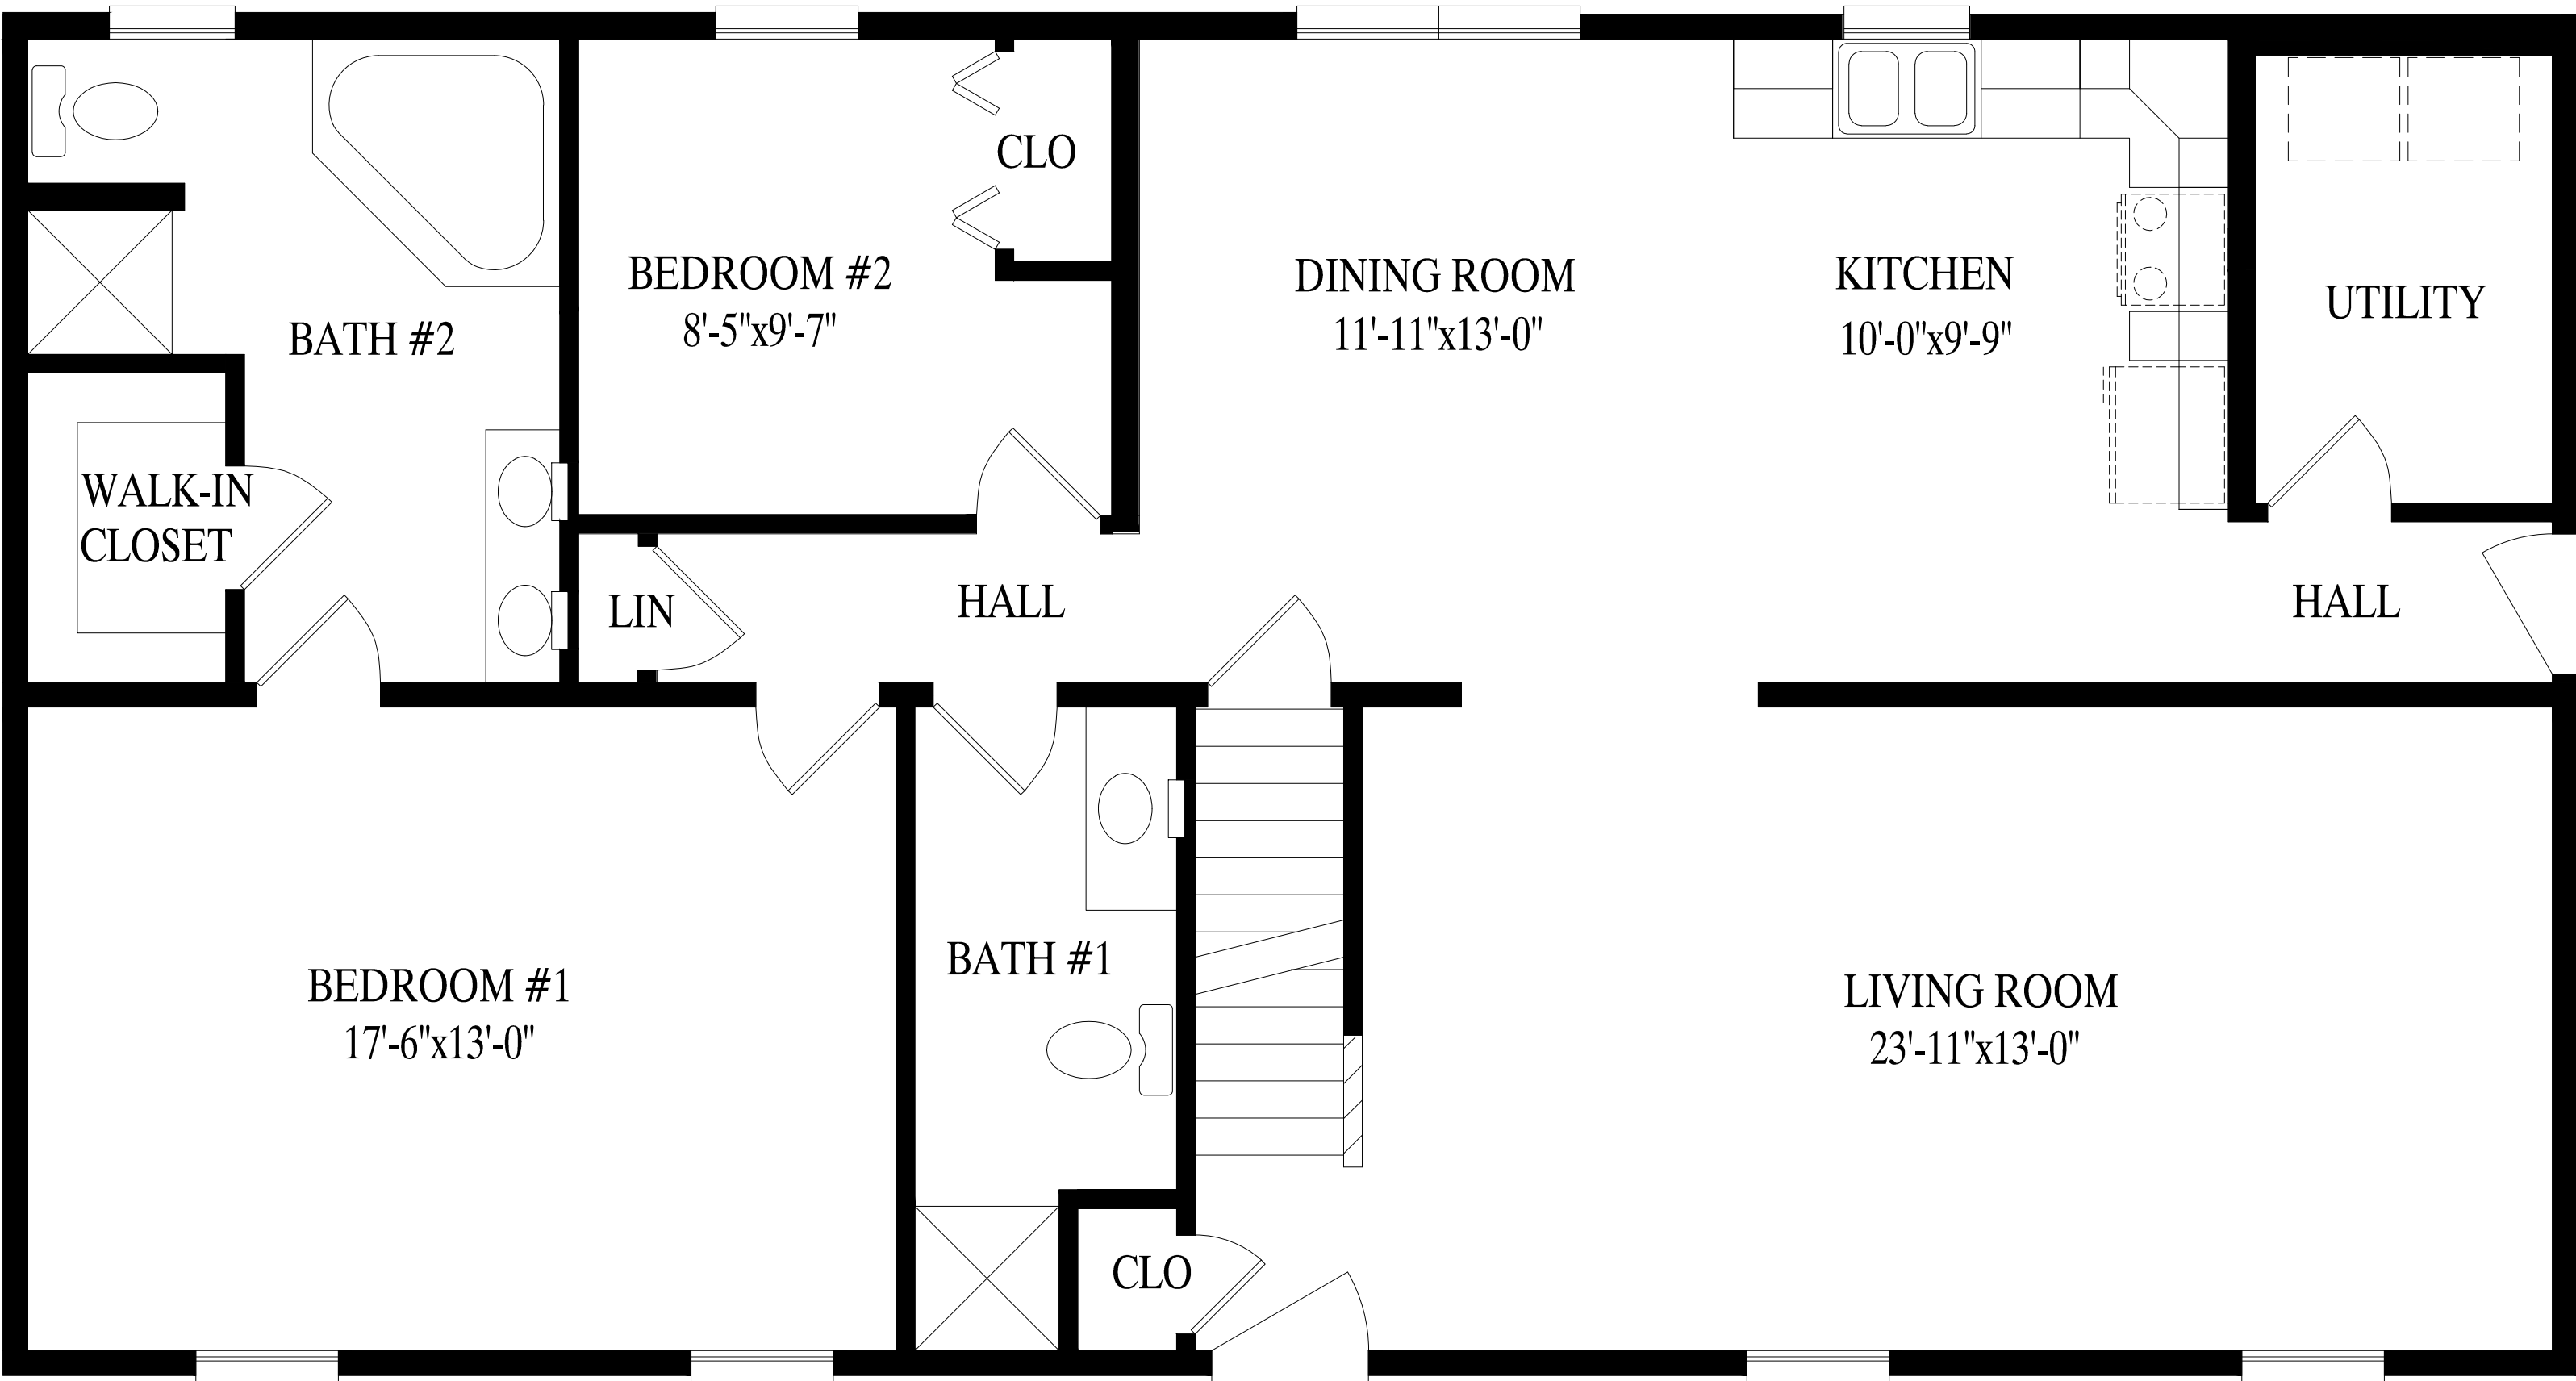

“The Huntington III”

Huntington III
 27' 6" X 48' Cape
 1320 sq. ft. first floor

Proposed 2nd Floor - 851 sq. ft.