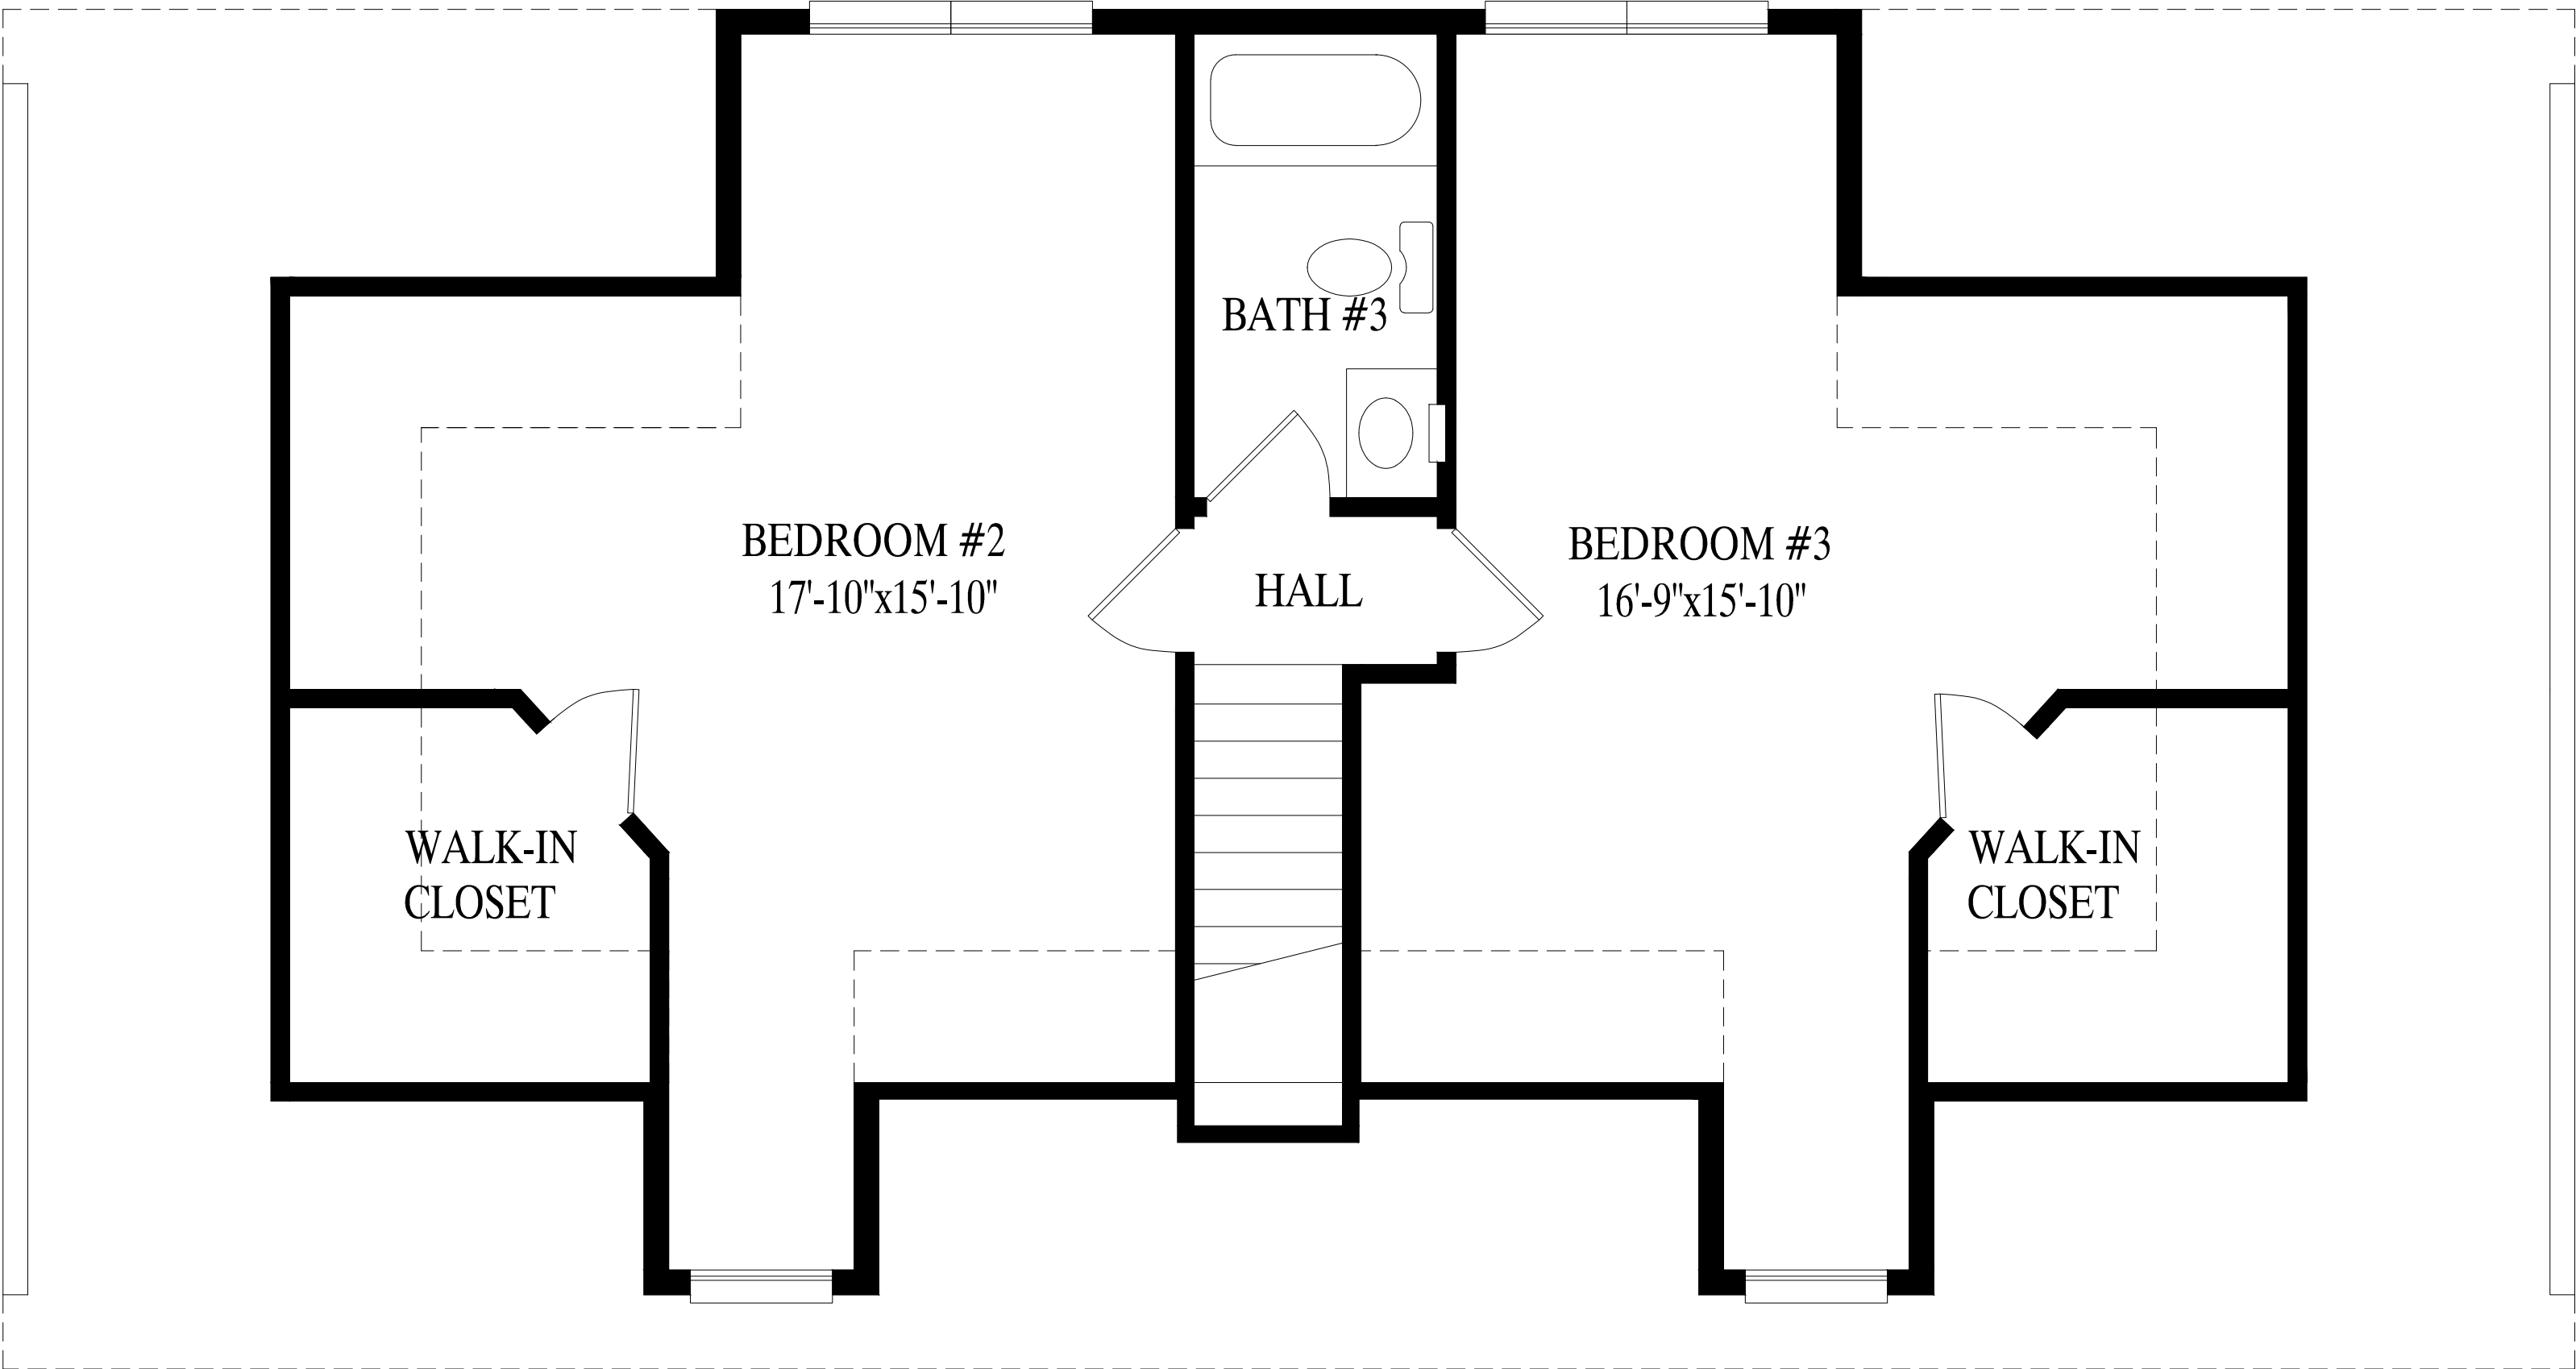

“The Huntington III”

Huntington III
 27' 6" X 48' Cape
 1320 sq. ft. first floor

Proposed 2nd Floor - 851 sq. ft.