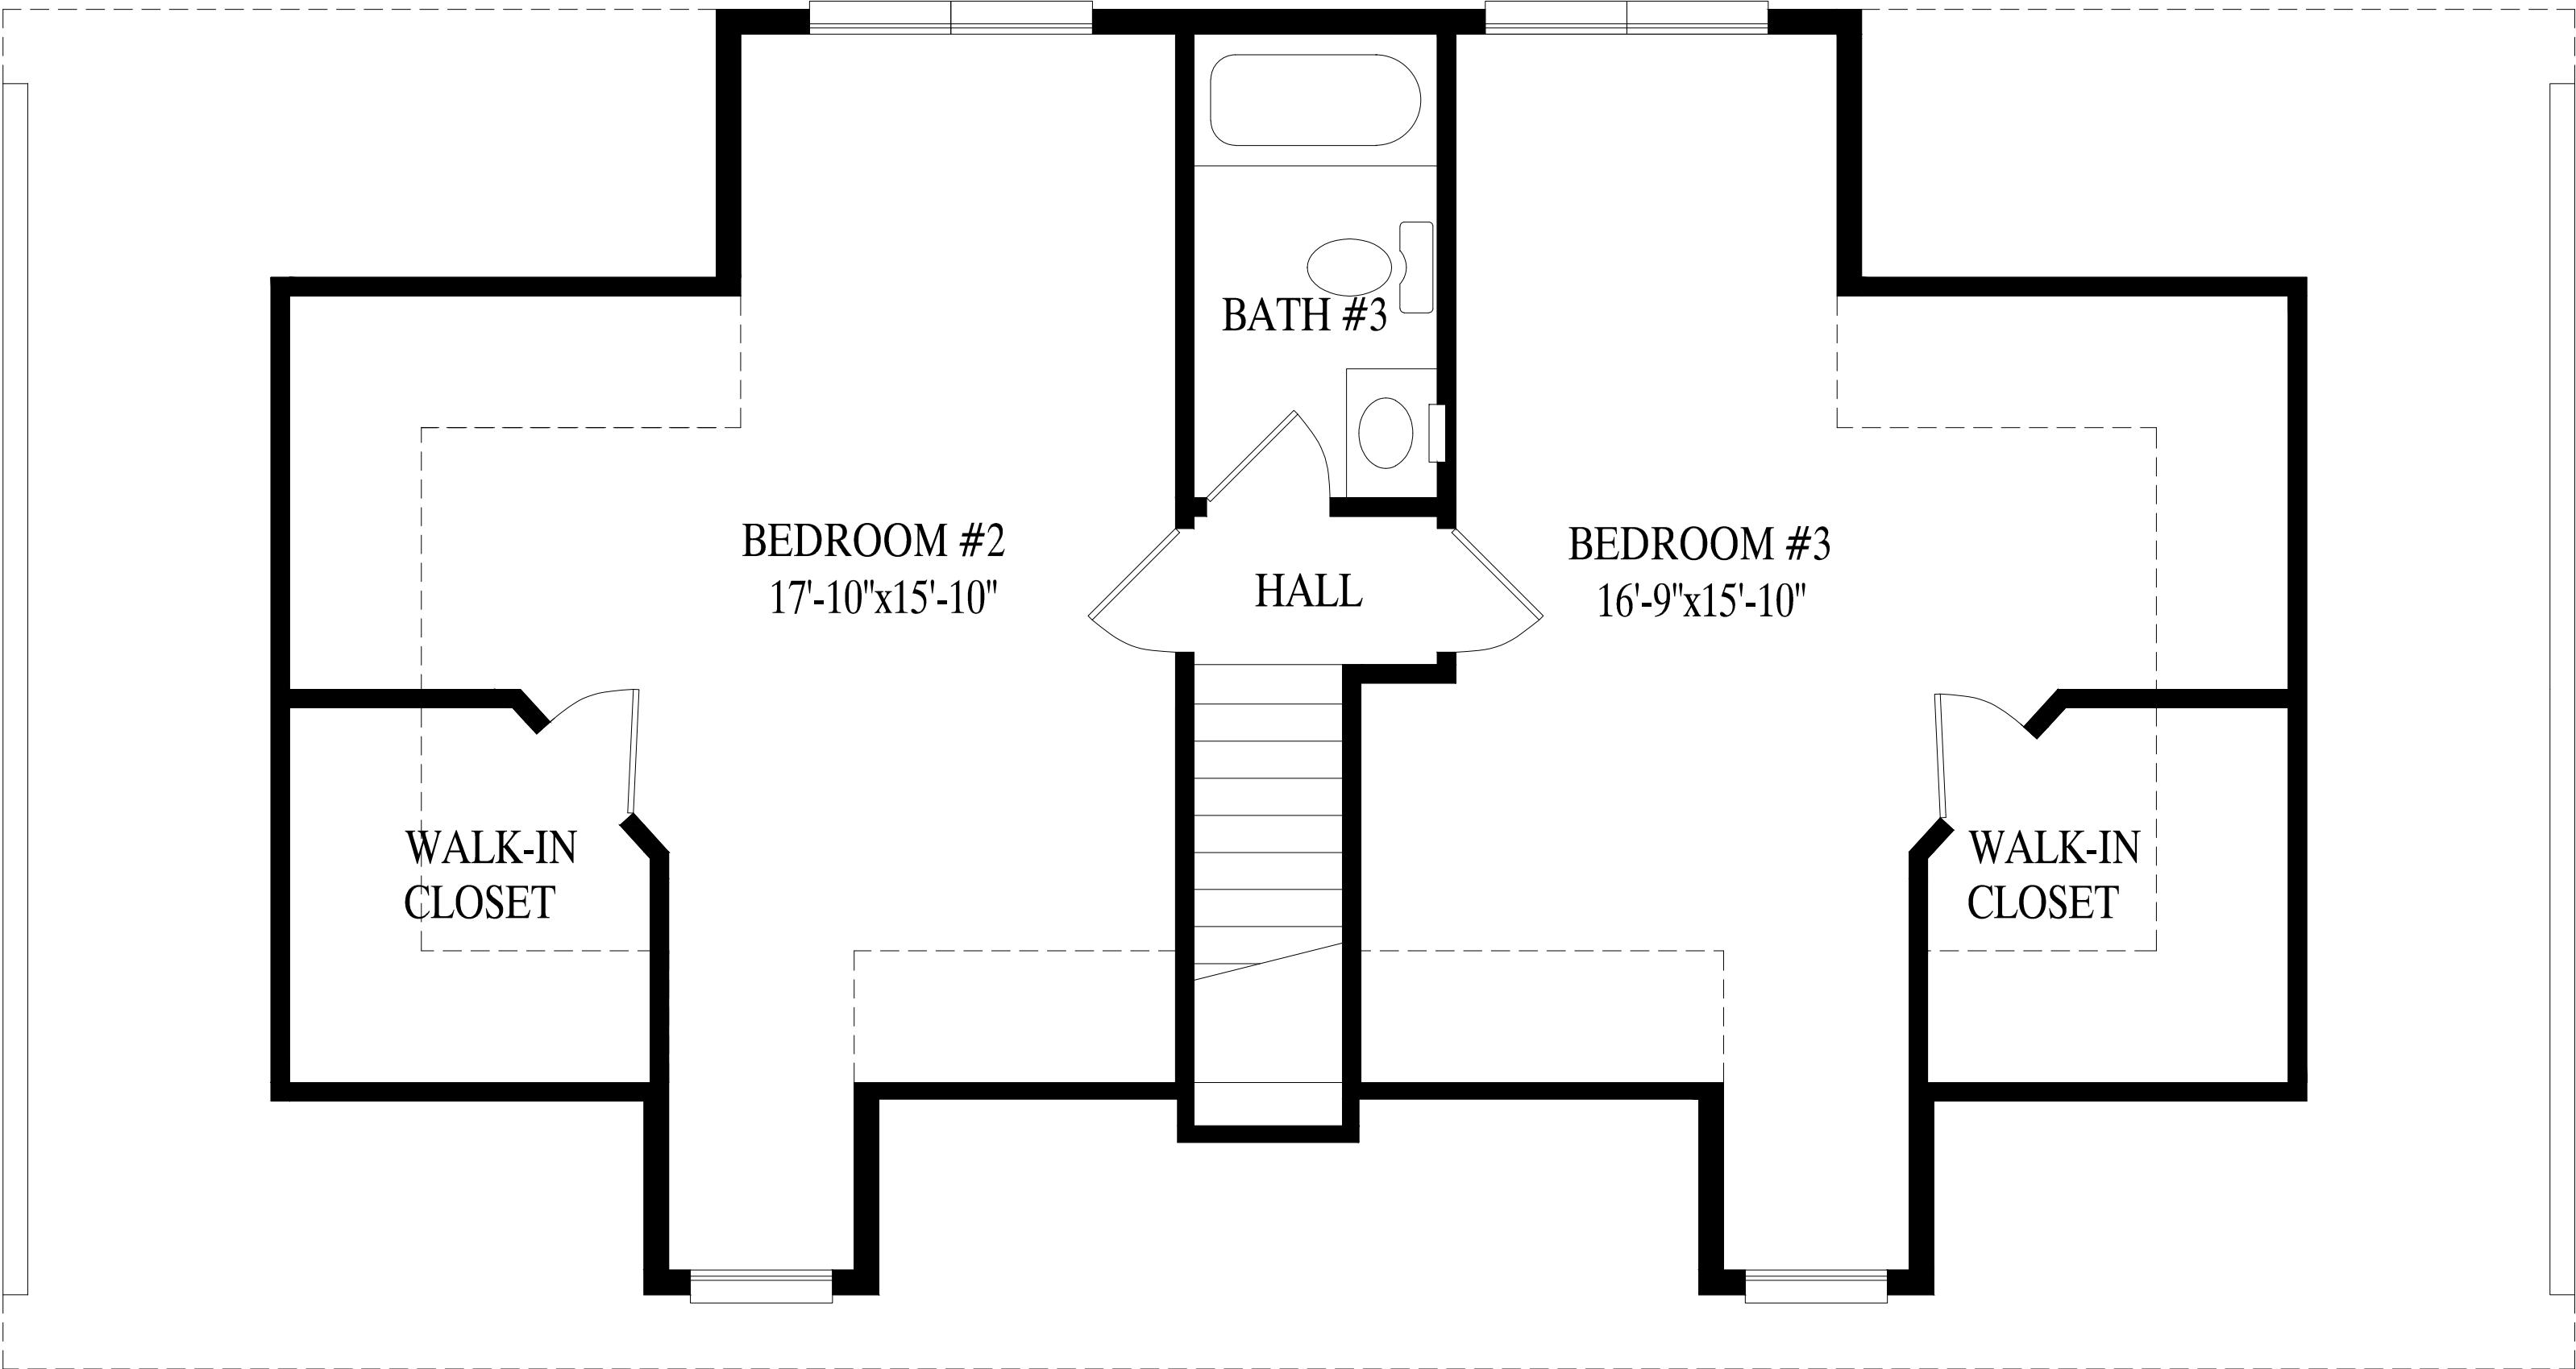

# *“The Huntington III”*

Huntington III  
 27' 6" X 48' Cape  
 1320 sq. ft. first floor

Proposed 2nd Floor - 851 sq. ft.