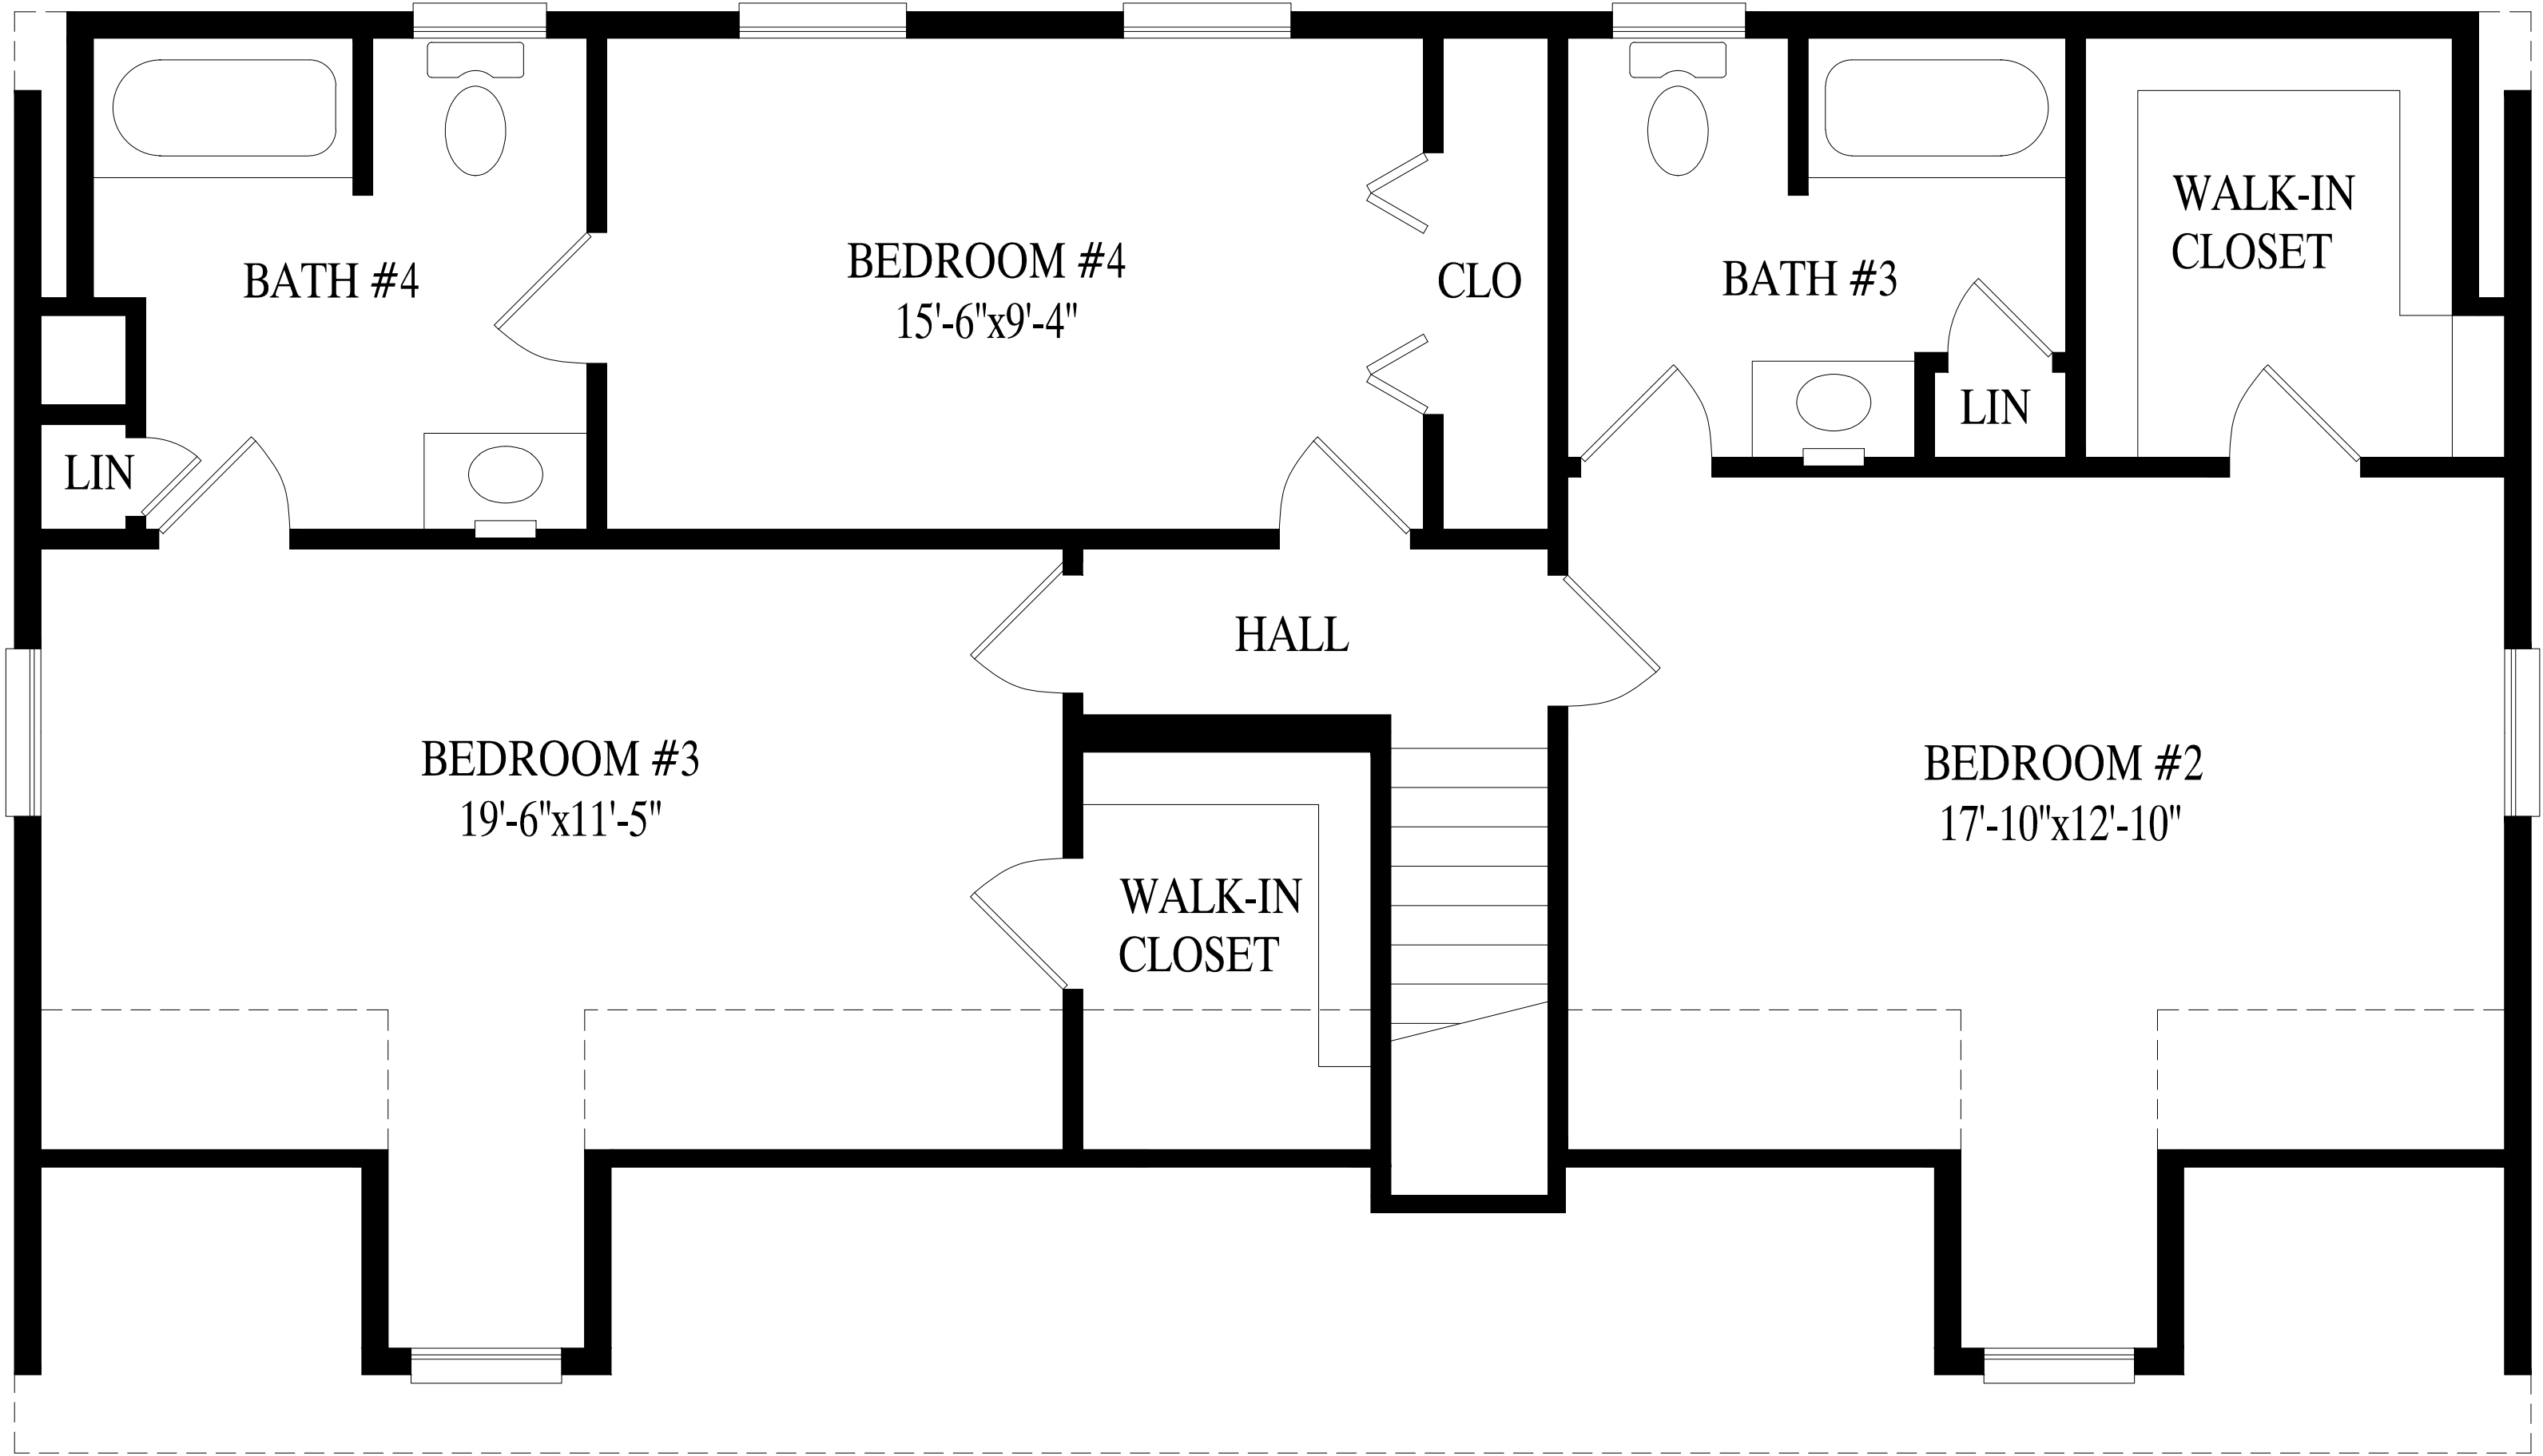

# *"The Huntington II"*

Huntington II  
 27' 6" X 48' Cape  
 1320 sq. ft. first floor

Proposed 2nd Floor - 1088 sq. ft.