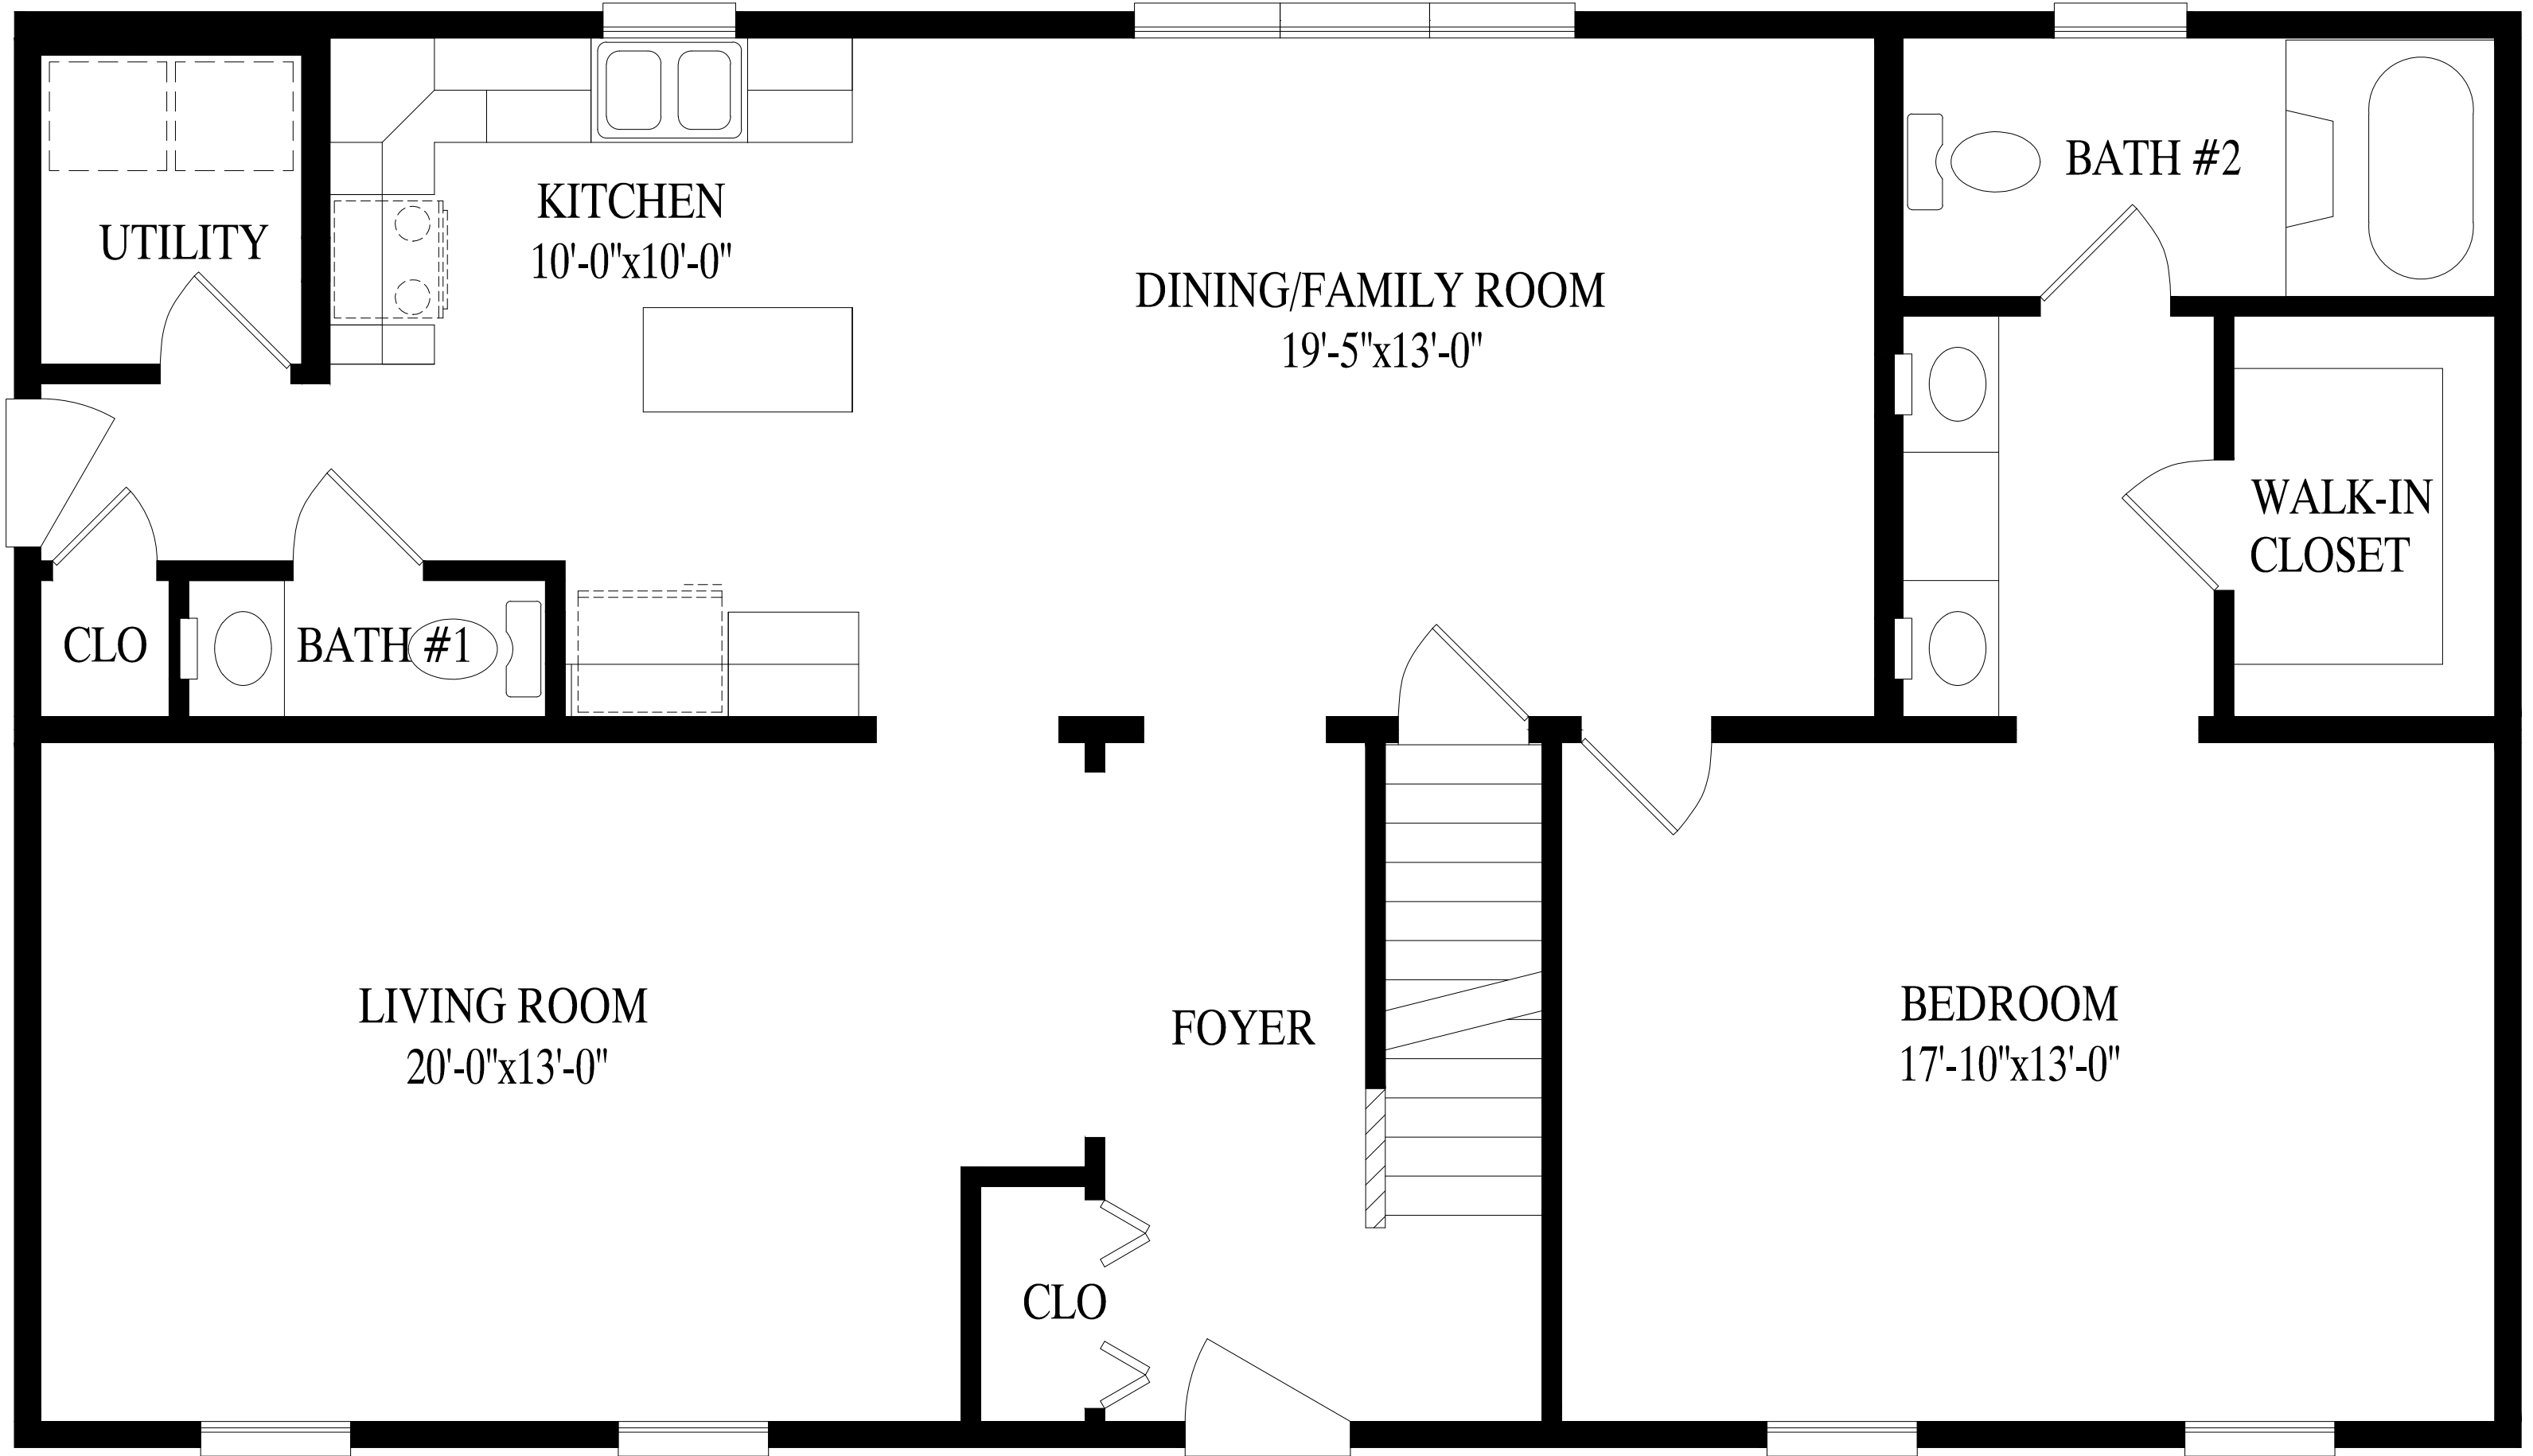

# *"The Huntington II"*

Huntington II  
 27' 6" X 48' Cape  
 1320 sq. ft. first floor

Proposed 2nd Floor - 1088 sq. ft.