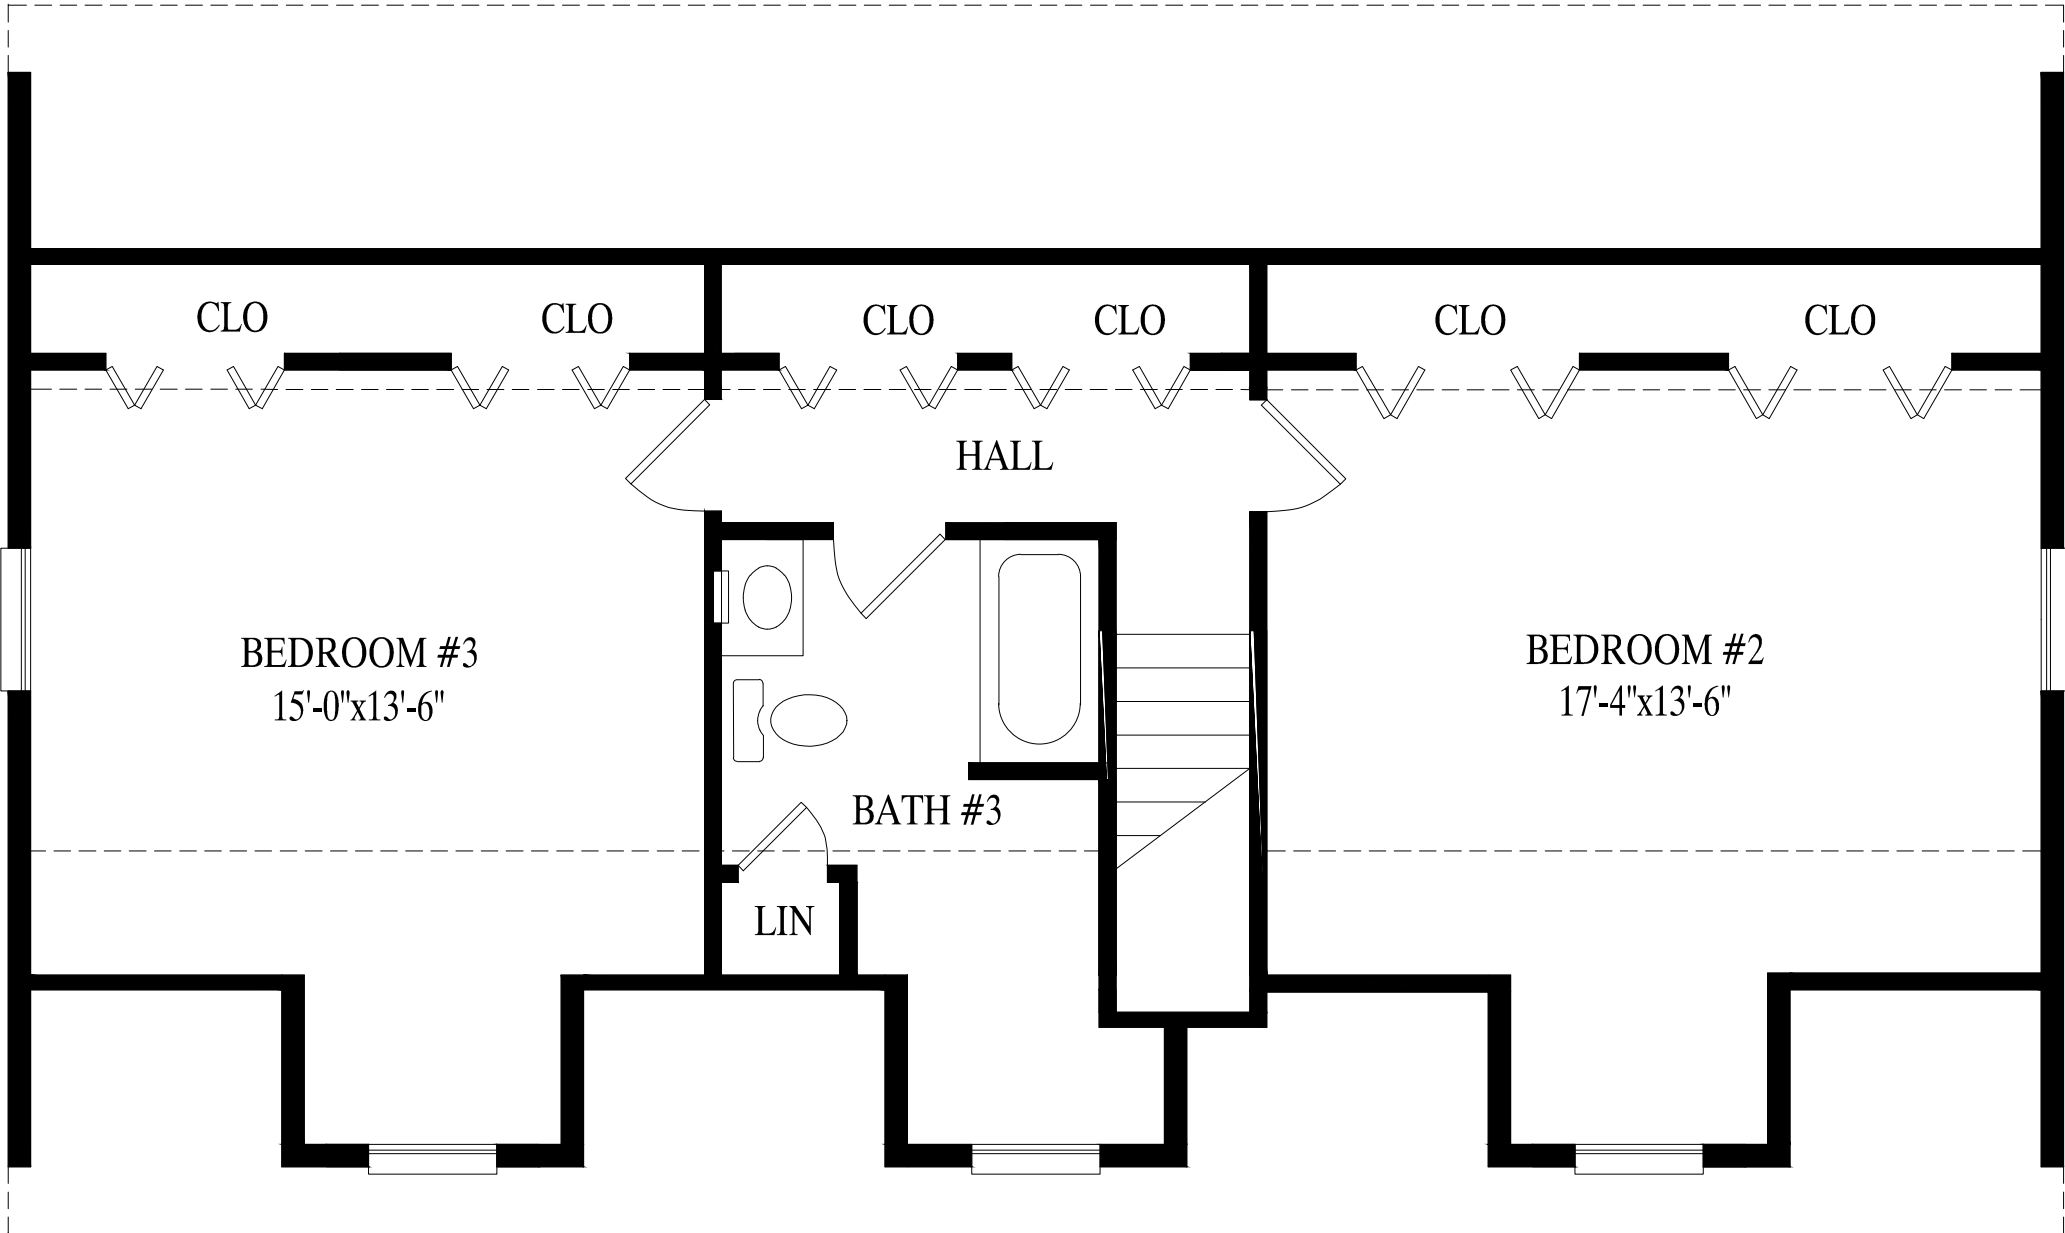

# *"The Hatteras"*

Hatteras  
27' 6" X 46' Cape  
1265 sq. ft. first floor

Proposed 2nd Floor - 845 sq. ft.