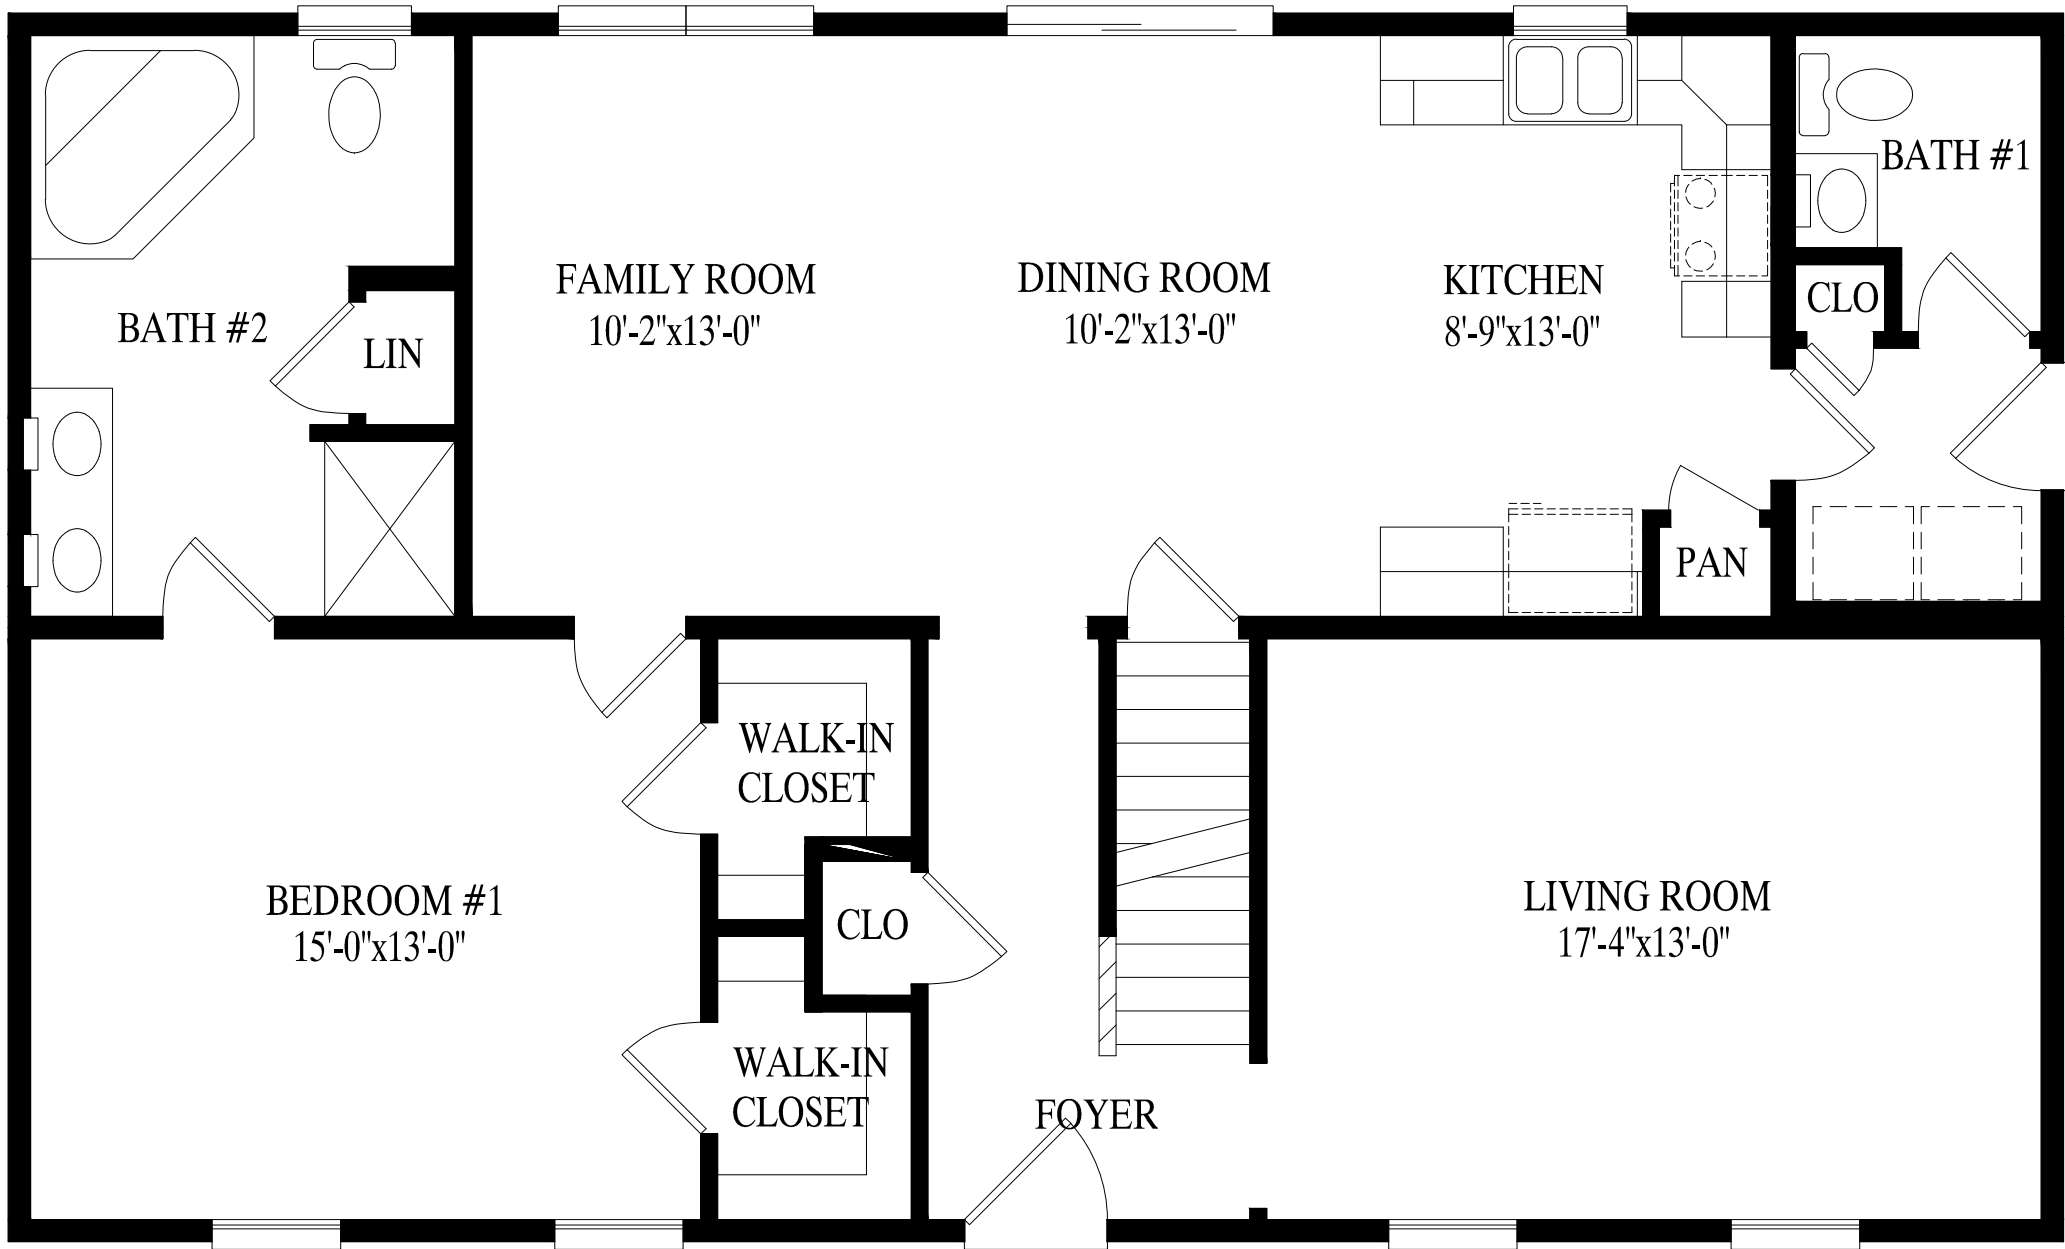

# *"The Hatteras"*

Hatteras  
27' 6" X 46' Cape  
1265 sq. ft. first floor

Proposed 2nd Floor - 845 sq. ft.